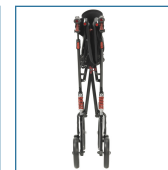

Nitro HD Rollator

HCPCS:

FIGURE D

- Attractive, Euro-style design
- Brake cable inside frame for added safety (A)
- Handle height easily adjusts with unique push button
- Unique suspension system for support and comfort (B)
- Back support height easily adjusts with tool-free thumb screw
- Caster fork design enhances turning radius (C)
- Large 10" front casters allow optimal steering and rolling comfort (C)
- Easily folds with one hand to ultra-compact size for storage (D)
- Under seat locking mechanism holds the Nitro closed when frame is folded (E)
- Cross-brace design allows for side-to-side folding and added stability
- Seat is durable and comfortable (F)
- Handsome and removable zippered storage bag with unique attachment to keep bag securely in place when Nitro is open or folded
- Lightweight, aluminum frame

PRODUCTS	Description
10266HD-BK	HD Nitro Rollator, Black, 1/ea
SPECIFICATIONS	Description
Warranty	Frame: Limited Lifetime | Brake Handle and Housing: 5 Years
Seat Dimensions	23" (W) x 10" (D)
Handle Height	36" - 41"
Weight Capacity	450 lbs.
Weight	23 lbs
ACCESSORIES	Description
10266-BRAKE ENH	Nitro Slow Down Brake, ENH, 1PR, 25/CS, EA
PARTS	Description
1026646	CrossFrameBolt,Nitro/NitroHemiHD/NitroH, EA
10266HD-33	Cross Frame, Nitro HD, 1/ea, EA
10266HD01-R	Hand Brake Assmbly, Right, Nitro HD, 1ea, EA
1026617-AN	FrontWheelW/Bearings,NitroW/NewFork,1/e, EA
1026611	ToteBagMountSetW/Screws for Nitro, 1/pr, PR
1026641	WheelBrakeLeftW/Hrdwr,Plastic,Nitro,1 ea, EA
1026625-AN	Wheel&ForkAssbly,Left,Alum,NitroNew,1/ea, EA
1026624-AN	Wheel&ForkAssbly,Rght,Alum,NitroNew,1/ea, EA