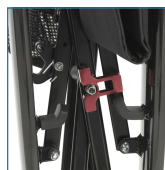

Nitro HD Rollator

HCPCS:

FIGURE E

- Attractive, Euro-style design
- Brake cable inside frame for added safety (A)
- Handle height easily adjusts with unique push button
- Unique suspension system for support and comfort (B)
- Back support height easily adjusts with tool-free thumb screw
- Caster fork design enhances turning radius (C)
- Large 10" front casters allow optimal steering and rolling comfort (C)
- Easily folds with one hand to ultra-compact size for storage (D)
- Under seat locking mechanism holds the Nitro closed when frame is folded (E)
- Cross-brace design allows for side-to-side folding and added stability
- Seat is durable and comfortable (F)
- Handsome and removable zippered storage bag with unique attachment to keep bag securely in place when Nitro is open or folded
- Lightweight, aluminum frame

PRODUCTS	Description
10266HD-BK	HD Nitro Rollator, Black, 1/ea
SPECIFICATIONS	Description
Warranty	Frame: Limited Lifetime | Brake Handle and Housing: 5 Years
Seat Dimensions	23" (W) x 10" (D)
Handle Height	36" - 41"
Weight Capacity	450 lbs.
Weight	23 lbs
ACCESSORIES	Description
10266-BRAKE ENH	Nitro Slow Down Brake, ENH, 1PR, 25/CS, EA
PARTS	Description
1026646	CrossFrameBolt,Nitro/NitroHemiHD/NitroH, EA
10266HD-33	Cross Frame, Nitro HD, 1/ea, EA
10266HD01-R	Hand Brake Assmbly, Right, Nitro HD, 1ea, EA
1026617-AN	FrontWheelW/Bearings,NitroW/NewFork,1/e, EA
1026611	ToteBagMountSetW/Screws for Nitro, 1/pr, PR
1026641	WheelBrakeLeftW/Hrdwr,Plastic,Nitro,1 ea, EA
1026625-AN	Wheel&ForkAssbly,Left,Alum,NitroNew,1/ea, EA
1026624-AN	Wheel&ForkAssbly,Rght,Alum,NitroNew,1/ea, EA