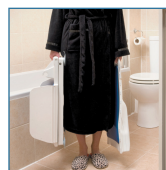

Bellavita Auto Bath Lifter

HCPCS: E0240+A9270

FIGURE A

FIGURE B

FIGURE C

- The lightest bathlift on the market at only 20.5 lbs
- The Bellavita lowers to 2.3" (Figure A)
- Seat height reaches 18.8" for deeper tubs
- The backrest reclines to 50° at its lowest position
- Completely tool-free set up makes it easy-to-install and operate When not in use, back easily folds down for space-saving storage (Figure B)
- Watertight hand control floats
- The easy-to-use quick charge lithium-ion battery is accommodated in the hand control
- Two-piece construction makes the lift easy to assemble/disassemble for transport
- Padded seat and backrest provide added comfort
- Washable hygienic covers are sold separately
- Hygienic cutaway and slimline profile for easy handling
- 4 quick-release suction cups for anti-slip bath base
- Headrest available as an option
- Simplify transfers, positioning and rotating when using your bath lift with a Vitarn Swivel and Transfer Aid
- Suction cups adhere to smooth surfaces only, and not textured surfaces

PRODUCTS

Description

477200252	Bellavita Bath Lift w/ White Cover, 1/EA
-----------	--

SPECIFICATIONS

Description

Backrest Dimensions	25.1" (H) x 12.5" - 14.1" (W)
Backrest Reclines	50 degrees
Baseplate Dimensions	12.2" (W) x 22" (L)
Load Capacity Max.	300 lbs.
Seat Dimensions	13.7" (W) x 16.5" (D) x 22.4" (L)
Shipping Weight	25.3 lbs.
Sitting Height	2.3" - 18.8"
Total Weight (excl. hand control)	20.5 lbs.
Warranty	Limited 3 Year