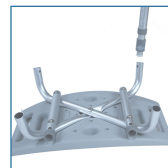

Deluxe Aluminum Shower Chair

HCPCS: E0240

FIGURE A

FIGURE B

FIGURE C

FIGURE D

- Easy, tool-free assembly of back, seat and legs (Figure A - B)
- Aluminum frame is lightweight, durable and corrosion proof
- New pinch-free cover allows for push pins to be depressed without pinching finger
- The audible "click" will be heard when secure (Figure C)
- Legs are height adjustable in 1" increments, and angled with suction-style tips to provide additional stability
- Support collar prevents leg movement and reduces rattle
- Made using recycled materials

PRODUCTS	Description
12202KD-4	Bath Seat w/ Back, KD, 4/cs

SPECIFICATIONS	Description
Carton Shipping Weight	29 lbs.
Outside Legs	19.5" (W) x 19.5" (D)
Seat Dimensions	19.25" (W) x 11.5" (D)
Seat Height	15.5" - 19.5"
Warranty	Limited Lifetime
Weight	7 lbs.
Weight Capacity	300 lbs