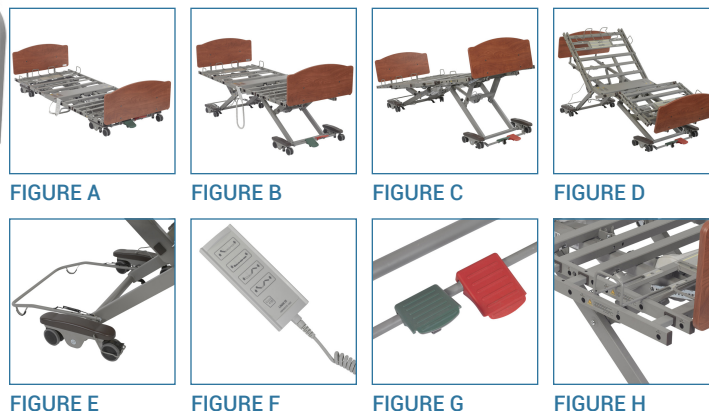

Prime Care Bed Model P903

HCPCS:

- 600 lbs. weight capacity*
- 7" super low height can help minimize falls (Figure A) while 30" high working height can facilitate staff & caregiver functions (Figure B)
- Integrated width with push button expansion from 36"-39"-42" provides extra measure of comfort and dignity (Figure I)
- 80", 84" and 88" sleep surface length helps comfortably accommodate the tallest residents
- 10 function Backlit Hand Pendant includes Auto Contour, Cardiac Comfort Chair (Figure D) and under bed night light provides an added measure of security at night
- Synchronized Hi/Lo control system keeps bed level for resident comfort and positioning
- Welded Steel construction, slat support deck is durable and easy to clean
- Roll at any height convenience with 3" heavy duty dual footprint casters plus steer control facilitate easy maneuverability (Figure H)
- Color coded, dual pedal floor lock system keeps bed securely in place when engaged (Figure G)
- Adjustable wall bumper helps protect walls and bed from damage (Figure E)
- Standard features include: adj. mattress retainers, heel lift, IV pole holders
- Optional: bed ends, Assist bars, rails, deluxe assist rails, trapeze, embedded staff control, battery backup, transporter
- Trendelenburg/Reverse Trendelenburg capable with staff control option (Figure C)
- Warranty: 15 yr. on frame, lifetime on welds, 3 yr. on electronics

PRODUCTS

Description

P903	Prime Care Bed Model 903
------	--------------------------

SPECIFICATIONS

Description

Base Width	36"
Bed Weight w/o options	222 lbs.
Optional Width Expansion	36" - 39" - 42"
Sleep Surface	80", 84", 88"
Super Low Height	7"
Warranty	Limited Lifetime on Welds; 15 Year on structural steel; 3 year on electrical & mechanical parts /components; 1 year on all other parts & components
Weight Capacity	600 lbs
Weight Capacity (13046 13046-HD)	600 lbs
Working Height	30"