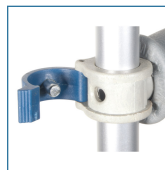

EZ Adjust Aluminum Crutches with Euro-Style Clip and Accessories

HCPCS: E0114-1

FIGURE A

- Handgrip position adjusts easily and tool-free with Euro-style clip (Figure A)
- Height adjusts easily and tool-free with push pin
- Lighter than wood, the aluminum crutch provides stability and durability
- Non-skid, jumbo-size vinyl contoured tips provide excellent traction
- Hand grips are easily adjusted with Euro-style clips
- Comfortable, durable underarm pad and hand grip

PRODUCTS

Description

10400-8	Crutch, Adult, 8pr/cs
10401-8	Crutch, Youth, 8pr/cs
10402-8	Crutch, Tall, 8pr/cs*
10430-8	EZ Adjust, AluminumCrutchesAdult,8/cs
10431-8	EZ Adjust, Aluminum Crutches,Youth,8/cs
10432-8	EZ Adjust, AluminumCrutchesTall,8/cs