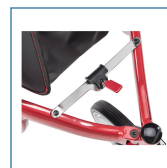

FIGURE F

FIGURE G

FIGURE H

test The Nitro 3-Wheel Rollator is the newest addition to our premium line of Nitro rollators. Featuring a hidden inner brake cable, the functional and modern Nitro 3 is designed with safety in mind while indoors or outdoors. The Nitro 3 easily navigates narrow spaces and folds flat while in the standing position so it can roll, park and store anywhere. Also included is a large, removable pouch to keep personal items close. The Nitro 3 comes pre-assembled, so you can unbox, unfold and get your customers going!

- Stylish and modern design features lightweight aluminum frame with built-in brake cable for extra safety and protection
- Ergonomic hand grips provide comfort and control, push down on handbrakes to engage parking brake feature
- Quickly and easily adjust the height of the handles with the push-button height adjustment
- Large, removable storage pouch is perfect for your personal belongings, or transporting items to and from
- Easy side to side fold allows the rollator to stay in the standing position, making it easy to roll, park and store anywhere
- Dual front fork design enhances turning radius while providing added safety
- Large 9" front wheel allows for optimal steering and conveniently moves over most kinds of terrain, whether indoors or out
- Out of box assembled
- Drive PreserveTech products are manufactured with an antimicrobial* agent that helps to minimize the growth of bacteria, mold and mildew on treated surfaces. Treated surfaces on this product include the handgrips