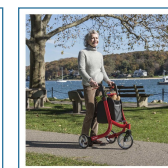

FIGURE F

FIGURE G

FIGURE H

test The Nitro 3-Wheel Rollator is the newest addition to our premium line of Nitro rollators. Featuring a hidden inner brake cable, the functional and modern Nitro 3 is designed with safety in mind while indoors or outdoors. The Nitro 3 easily navigates narrow spaces and folds flat while in the standing position so it can roll, park and store anywhere. Also included is a large, removable pouch to keep personal items close. The Nitro 3 comes pre-assembled, so you can unbox, unfold and get your customers going!

- Stylish and modern design features lightweight aluminum frame with built-in brake cable for extra safety and protection
- Ergonomic hand grips provide comfort and control, push down on handbrakes to engage parking brake feature
- Quickly and easily adjust the height of the handles with the push-button height adjustment
- Large, removable storage pouch is perfect for your personal belongings, or transporting items to and from
- Easy side to side fold allows the rollator to stay in the standing position, making it easy to roll, park and store anywhere
- Dual front fork design enhances turning radius while providing added safety
- Large 9" front wheel allows for optimal steering and conveniently moves over most kinds of terrain, whether indoors or out
- Out of box assembled
- Drive PreserveTech products are manufactured with an antimicrobial* agent that helps to minimize the growth of bacteria, mold and mildew on treated surfaces. Treated surfaces on this product include the handgrips