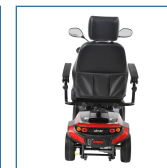

Ventura 4 DLX

HCPCS: N/A

FIGURE C

- Easily disassembles for transport
- 400 lbs. Weight Capacity
- Includes interchangeable color panels in Red and Blue (Figure A)
- Armrests are padded and adjustable
- 33AH batteries for extended range
- Ergonomic throttle control
- Height-adjustable swivel seat adjusted forward and backward features fold-down backrest and adjustable headrest
- Front and rear suspension with Anti-tip wheels
- Programmable controller
- Available with 18" or 20" width Captains Seat
- Flat-free, non-marking tires
- Large, plastic carry basket
- Easy-to-adjust Delta tiller
- Headlight, rearview mirrors and turn signals/hazard lights
- Easy free wheel operation

PRODUCTS

Description

VENTURA420CS	VENTURA 4-WHL DELUXE 20"CAPT.SEAT,RED/BL

SPECIFICATIONS

Description

Base Weight	99 lbs.
Batteries (pair)	12V x 33AH
Battery Weight (pair)	46 lbs.
Brakes	Electromagnetic
Charger	4A Offboard
Climbing Angle	7.5°
Dimensions	48 (L) x 25 (W)
Floor to Seat Height	22 - 24
Front Wheels	10 x 3 Flat-free
Ground Clearance	2.5"
HCPCS	N/A
Heaviest Piece Weight	70 lbs.
Maximum Range	16 miles
Motor	24V x 350W x 5100 rpm
Rear Wheels	10" x 3" Flat-free
Seat Dimensions	18" (W) x 18" (D) | 20" (W) x 18" (D)