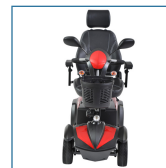

Ventura 4 DLX

HCPCS: N/A

FIGURE A

FIGURE B

FIGURE C

FIGURE D

FIGURE E

FIGURE F

- Easily disassembles for transport
- 400 lbs. Weight Capacity
- Includes interchangeable color panels in Red and Blue (Figure A)
- Armrests are padded and adjustable
- 33AH batteries for extended range
- Ergonomic throttle control
- Height-adjustable swivel seat adjusted forward and backward features fold-down backrest and adjustable headrest
- Front and rear suspension with Anti-tip wheels
- Programmable controller
- Available with 18" or 20" width Captains Seat
- Flat-free, non-marking tires
- Large, plastic carry basket
- Easy-to-adjust Delta tiller
- Headlight, rearview mirrors and turn signals/hazard lights
- Easy free wheel operation

PRODUCTS

Description

VENTURA420CS	VENTURA 4-WHL DELUXE 20"CAPT.SEAT,RED/BL
--------------	--

SPECIFICATIONS

Description

Base Weight	99 lbs.
Batteries (pair)	12V x 33AH
Battery Weight (pair)	46 lbs.
Brakes	Electromagnetic
Charger	4A Offboard
Climbing Angle	7.5°
Dimensions	48 (L) x 25 (W)
Floor to Seat Height	22 - 24
Front Wheels	10 x 3 Flat-free
Ground Clearance	2.5"
HCPCS	N/A
Heaviest Piece Weight	70 lbs.
Maximum Range	16 miles
Motor	24V x 350W x 5100 rpm
Rear Wheels	10" x 3" Flat-free
Seat Dimensions	18" (W) x 18" (D) 20" (W) x 18" (D)