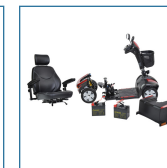

Ventura 4 DLX

HCPCS: N/A

FIGURE D

- Easily disassembles for transport
- 400 lbs. Weight Capacity
- Includes interchangeable color panels in Red and Blue (Figure A)
- Armrests are padded and adjustable
- 33AH batteries for extended range
- Ergonomic throttle control
- Height-adjustable swivel seat adjusted forward and backward features fold-down backrest and adjustable headrest
- Front and rear suspension with Anti-tip wheels
- Programmable controller
- Available with 18" or 20" width Captains Seat
- Flat-free, non-marking tires
- Large, plastic carry basket
- Easy-to-adjust Delta tiller
- Headlight, rearview mirrors and turn signals/hazard lights
- Easy free wheel operation

PRODUCTS

Description

VENTURA420CS	VENTURA 4-WHL DELUXE 20"CAPT.SEAT,RED/BL

SPECIFICATIONS

Description

Base Weight	99 lbs.
Batteries (pair)	12V x 33AH
Battery Weight (pair)	46 lbs.
Brakes	Electromagnetic
Charger	4A Offboard
Climbing Angle	7.5°
Dimensions	48 (L) x 25 (W)
Floor to Seat Height	22 - 24
Front Wheels	10 x 3 Flat-free
Ground Clearance	2.5"
HCPCS	N/A
Heaviest Piece Weight	70 lbs.
Maximum Range	16 miles
Motor	24V x 350W x 5100 rpm
Rear Wheels	10" x 3" Flat-free
Seat Dimensions	18" (W) x 18" (D) | 20" (W) x 18" (D)