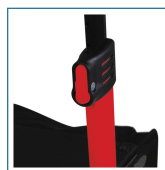

Nitro Aluminum Rollator, 10" Casters

HCPCS:

FIGURE A

FIGURE B

FIGURE C

FIGURE D

FIGURE E

FIGURE F

FIGURE G

FIGURE H

- Attractive, Euro-style design
- Brake cable inside frame for added safety
- Handle height easily adjusts with unique push button (Figure A)
- Back support height easily adjusts with tool-free thumb screw (Figure B)
- Caster fork design enhances turning radius
- Large 10" front casters allow optimal steering and rolling comfort
- Easily folds with one hand to ultra-compact size for storage (Figure C)
- Handle is located on seat
- Plastic clip holds the Nitro closed when frame is folded (Figure D)
- Cross-brace design allows for side-to-side folding and added stability
- Seat is durable and comfortable (Figure E)
- Handsome and removable zippered storage bag Unique bag attachment keeps bag securely in place when rollator is open or folded (Figure F)
- Lightweight, aluminum frame

PRODUCTS	Description
RTL10266	Nitro Rollator, Red Frame, 1/ea
RTL10266BK	Nitro Rollator, Black frame,1EA
RTL10266WT	Nitro Rollator, White frame,1EA

SPECIFICATIONS	Description
5 Year Warranty	Brake and Handle Housing
Carton Shipping Weight	21.5 lbs.
Handle Height	33.5" - 38.25"
Seat Dimensions	18" (W) x 20.5" (H) x 10" (D)
Unit Dimensions	23" (W) x 27.75" (L)
Warranty Limited Lifetime	(frame)
Weight	17.5 lbs.
Weight Capacity	300 lbs