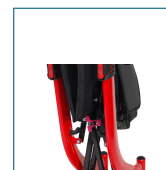

Nitro Aluminum Rollator, 10" Casters

HCPCS:

FIGURE A

FIGURE B

FIGURE C

FIGURE D

FIGURE E

FIGURE F

FIGURE G

FIGURE H

- Attractive, Euro-style design
- Brake cable inside frame for added safety
- Handle height easily adjusts with unique push button (Figure A)
- Back support height easily adjusts with tool-free thumb screw (Figure B)
- Caster fork design enhances turning radius
- Large 10" front casters allow optimal steering and rolling comfort
- Easily folds with one hand to ultra-compact size for storage (Figure C)
- Handle is located on seat
- Plastic clip holds the Nitro closed when frame is folded (Figure D)
- Cross-brace design allows for side-to-side folding and added stability
- Seat is durable and comfortable (Figure E)
- Handsome and removable zippered storage bag Unique bag attachment keeps bag securely in place when rollator is open or folded (Figure F)
- Lightweight, aluminum frame

PRODUCTS	Description
RTL10266	Nitro Rollator, Red Frame, 1/ea
RTL10266BK	Nitro Rollator, Black frame,1EA
RTL10266WT	Nitro Rollator, White frame,1EA

SPECIFICATIONS	Description
5 Year Warranty	Brake and Handle Housing
Carton Shipping Weight	21.5 lbs.
Handle Height	33.5" - 38.25"
Seat Dimensions	18" (W) x 20.5" (H) x 10" (D)
Unit Dimensions	23" (W) x 27.75" (L)
Warranty Limited Lifetime	(frame)
Weight	17.5 lbs.
Weight Capacity	300 lbs