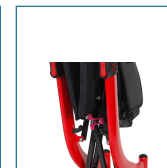

Nitro Aluminum Rollator, Hemi Height, 10" Casters

HCPCS: E0143 E0156-1,E0143+E0156

FIGURE A

FIGURE B

FIGURE C

FIGURE D

FIGURE E

FIGURE F

- Hemi-height ideal for users 5'2" and below
- Attractive, Euro-style design
- Brake cable inside frame for added safety
- Handle height easily adjusts with unique push button (Figure A)
- Back support height easily adjusts with tool-free thumb screw (Figure B)
- Caster fork design enhances turning radius
- Large 10" front casters allow optimal steering and rolling comfort
- Easily folds with one hand to ultra-compact size for storage (Figure C)
- Plastic clip holds the Nitro closed when frame is folded (Figure D)
- Cross-brace design allows for side-to-side folding and added stability
- Seat is durable and comfortable (Figure E)
- Handsome and removable zippered storage bag with unique attachment to keep bag securely in place when Nitro is open or folded (Figure F)
- Lightweight aluminum frame

PRODUCTS

	Description
RTL10266BK-H	Nitro Rollator,Hemi, Black frame,1EA

SPECIFICATIONS

	Description
Carton Shipping Weight	29 lbs
Handle Height	28" - 31"
Seat Dimensions	18" (W) x 18" (H) x 8.5" (D)
Seat Height	18"
Unit Dimensions	23" (W) x 27.75" (L)
Warranty	Frame: Limited Lifetime Brake and Handle Housing: 5 Year Limited
Weight	17 lbs
Weight Capacity	300 lbs