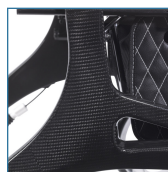

Nitro Elite CF, Carbon Fiber Rollator

HCPCS:

FIGURE A

FIGURE B

FIGURE C

FIGURE D

FIGURE E

FIGURE F

FIGURE G

- Luxurious super lightweight carbon fiber frame (Figure A)
- Frame weighs only 14 lbs for powerful performance with swift and effortless mobility
- Opulent and removable zippered storage bag Unique bag attachment keeps bag securely in place when rollator is open or folded (Figure B)
- Brake cable inside frame for added safety (Figure C)
- Handle height easily adjusts with unique push button
- Caster fork design enhances turning radius
- Large 10" front casters allow optimal steering and rolling comfort (Figure D)
- Easily fold with one hand to ultra-compact size for storage Handle is located on seat (Figure E)
- Cross-brace design allows for side-to-side folding and added stability
- Seat is durable and comfortable
- EZ clip cane holder included

PRODUCTS	Description
RTL10266CF	Nitro Carbon Fiber Rollator, Black
SPECIFICATIONS	Description
Product Weight	13.6 lbs (16 lbs with bag)
Seat Dimensions	17.75" (W) x 20.75" (H) x 8.5" (D)
Handle Height	33.25" - 38.2"
Weight Capacity	300 lbs.
5 Year Limited Warranty	Brake and Handle Housing
Carton Shipping Weight	21 lbs
PARTS	Description
1026638	Safety Lock, Nitro, 1/ea, EA
1026636	Step Tube, Left, Nitro, 1/ea, EA
1026637	Step Tube, Right, Nitro, 1/ea, EA
1026643	Cross Brace Screw & Insert, Nitro, 1/ea, EA
1026644	Folding Lock Mechanism, Red, Nitro,1/ea, EA
1026641	WheelBrakeLeftW/Hrdwr,Plastic,Nitro,1ea, EA
1026618-AN	FrontWheelBearings,NitroW/NewFork, 1/pr, PR
1026642	WheelBrakeRightW/Hrdwr,Plastic,Nitro,1e, EA
10266CF-18	BrkHndlAsmby,10266CFBefrSer#2A1801000001, EA
10266CF-19	BrakeCableGuideAsmby,Lft,RTL10266CF,1e, EA
10266CF-20	BrakeCableGuideAsmby,Rgt,RTL10266CF,1e, EA