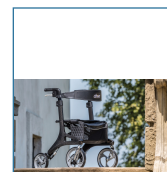

FIGURE G

- Luxurious super lightweight carbon fiber frame (Figure A)
- Frame weighs only 14 lbs for powerful performance with swift and effortless mobility
- Opulent and removable zippered storage bag Unique bag attachment keeps bag securely in place when rollator is open or folded (Figure B)
- Brake cable inside frame for added safety (Figure C)
- Handle height easily adjusts with unique push button
- Caster fork design enhances turning radius
- Large 10" front casters allow optimal steering and rolling comfort (Figure D)
- Easily fold with one hand to ultra-compact size for storage Handle is located on seat (Figure E)
- Cross-brace design allows for side-to-side folding and added stability
- Seat is durable and comfortable
- EZ clip cane holder included

PRODUCTS	Description
RTL10266CF	Nitro Carbon Fiber Rollator, Black
SPECIFICATIONS	Description
Product Weight	13.6 lbs (16 lbs with bag)
Seat Dimensions	17.75" (W) x 20.75" (H) x 8.5" (D)
Handle Height	33.25" - 38.2"
Weight Capacity	300 lbs.
5 Year Limited Warranty	Brake and Handle Housing
Carton Shipping Weight	21 lbs
PARTS	Description
1026638	Safety Lock, Nitro, 1/ea, EA
1026636	Step Tube, Left, Nitro, 1/ea, EA
1026637	Step Tube, Right, Nitro, 1/ea, EA
1026643	Cross Brace Screw & Insert, Nitro, 1/ea, EA
1026644	Folding Lock Mechanism, Red, Nitro,1/ea, EA
1026641	WheelBrakeLeftW/Hrdwr,Plastic,Nitro,1ea, EA
1026618-AN	FrontWheelBearings,NitroW/NewFork, 1/pr, PR
1026642	WheelBrakeRightW/Hrdwr,Plastic,Nitro,1e, EA
10266CF-18	BrkHndlAsmby,10266CFBefrSer#2A1801000001, EA
10266CF-19	BrakeCableGuideAsmby,Lft,RTL10266CF,1e, EA
10266CF-20	BrakeCableGuideAsmby,Rgt,RTL10266CF,1e, EA