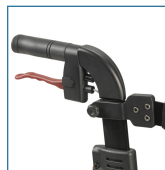

## Nitro HD Rollator

HCPCS:

FIGURE A

FIGURE B

FIGURE C

FIGURE D

FIGURE E

- Attractive, Euro-style design
- Brake cable inside frame for added safety (A)
- Handle height easily adjusts with unique push button
- Unique suspension system for support and comfort (B)
- Back support height easily adjusts with tool-free thumb screw
- Caster fork design enhances turning radius (C)
- Large 10" front casters allow optimal steering and rolling comfort (C)
- Easily folds with one hand to ultra-compact size for storage (D)
- Under seat locking mechanism holds the Nitro closed when frame is folded (E)
- Cross-brace design allows for side-to-side folding and added stability
- Seat is durable and comfortable (F)
- Handsome and removable zippered storage bag with unique attachment to keep bag securely in place when Nitro is open or folded
- Lightweight, aluminum frame

PRODUCTS	Description
10266HD-BK	HD Nitro Rollator, Black, 1/ea

SPECIFICATIONS	Description
Handle Height	36" - 41"
Seat Dimensions	23" (W) x 10" (D)
Seat Height	23.5"
Unit Dimensions	28" (L) x 28.25" (W)
Warranty	Frame: Limited Lifetime   Brake Handle and Housing: 5 Years
Weight	23 lbs
Weight Capacity	450 lbs

ACCESSORIES	Description
892	Cane Holder, Nitro Rollator, 1/ea, EA
10266-CH	Nitro Cup Holder, 1/ea, EA

PARTS	Description
1026646	CrossFrameBolt,Nitro/NitroHemiHD/NitroH, EA
10266HD-33	Cross Frame, Nitro HD, 1/ea, EA
10266HD01-R	Hand Brake Assmby, Right, Nitro HD, 1ea, EA
1026611	ToteBagMountSetW/Screws for Nitro, 1/pr, PR
1026617-AN	FrontWheelW/Bearings,NitroW/NewFork,1/e, EA