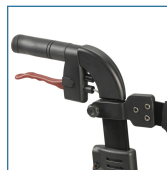

Nitro HD Rollator

HCPCS:

FIGURE A