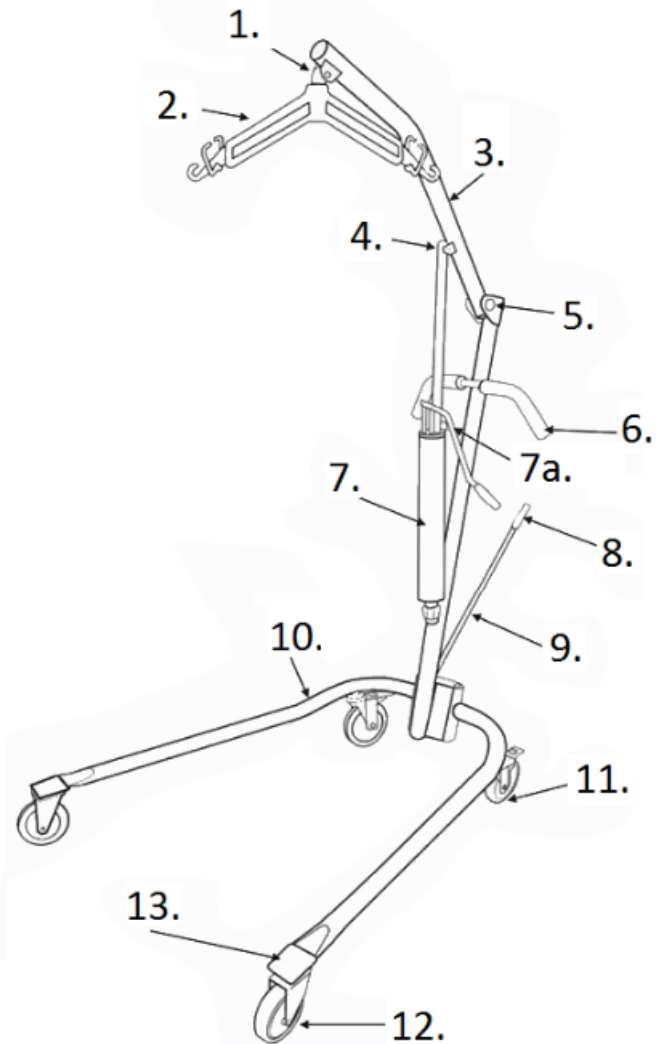

1. Hanger Attachment Bolt- 13023HDWR
2. 4/6 Point Cradle- 13065
3. Mast (Complete)- 13023M
Upper Mast- 13023MU
Lower Mast- 13023ML
4. Pump Attachment Bolt- 13023PB
5. Mast Hinge Bolt- 13023MHB
6. Hand Grip (ea)- 13023H
7. Pump- 13052
- 7a. Release Lever- 13052RL
8. Spreader Bar Handle- 13023SBH
9. Spreader Bar- 13023SB
Spreader Bar Bolt- 13023SBB
10. Base- 13023B
11. Locking Caster 5"- 13023CL
3"- 13023C3L
12. Non-Locking Caster 5"- 13023C
3"- 13023C3
13. Base Tip Cover- 13023BC

When part stock specific to 13023
are gone, they will be longer available.

01/29/18