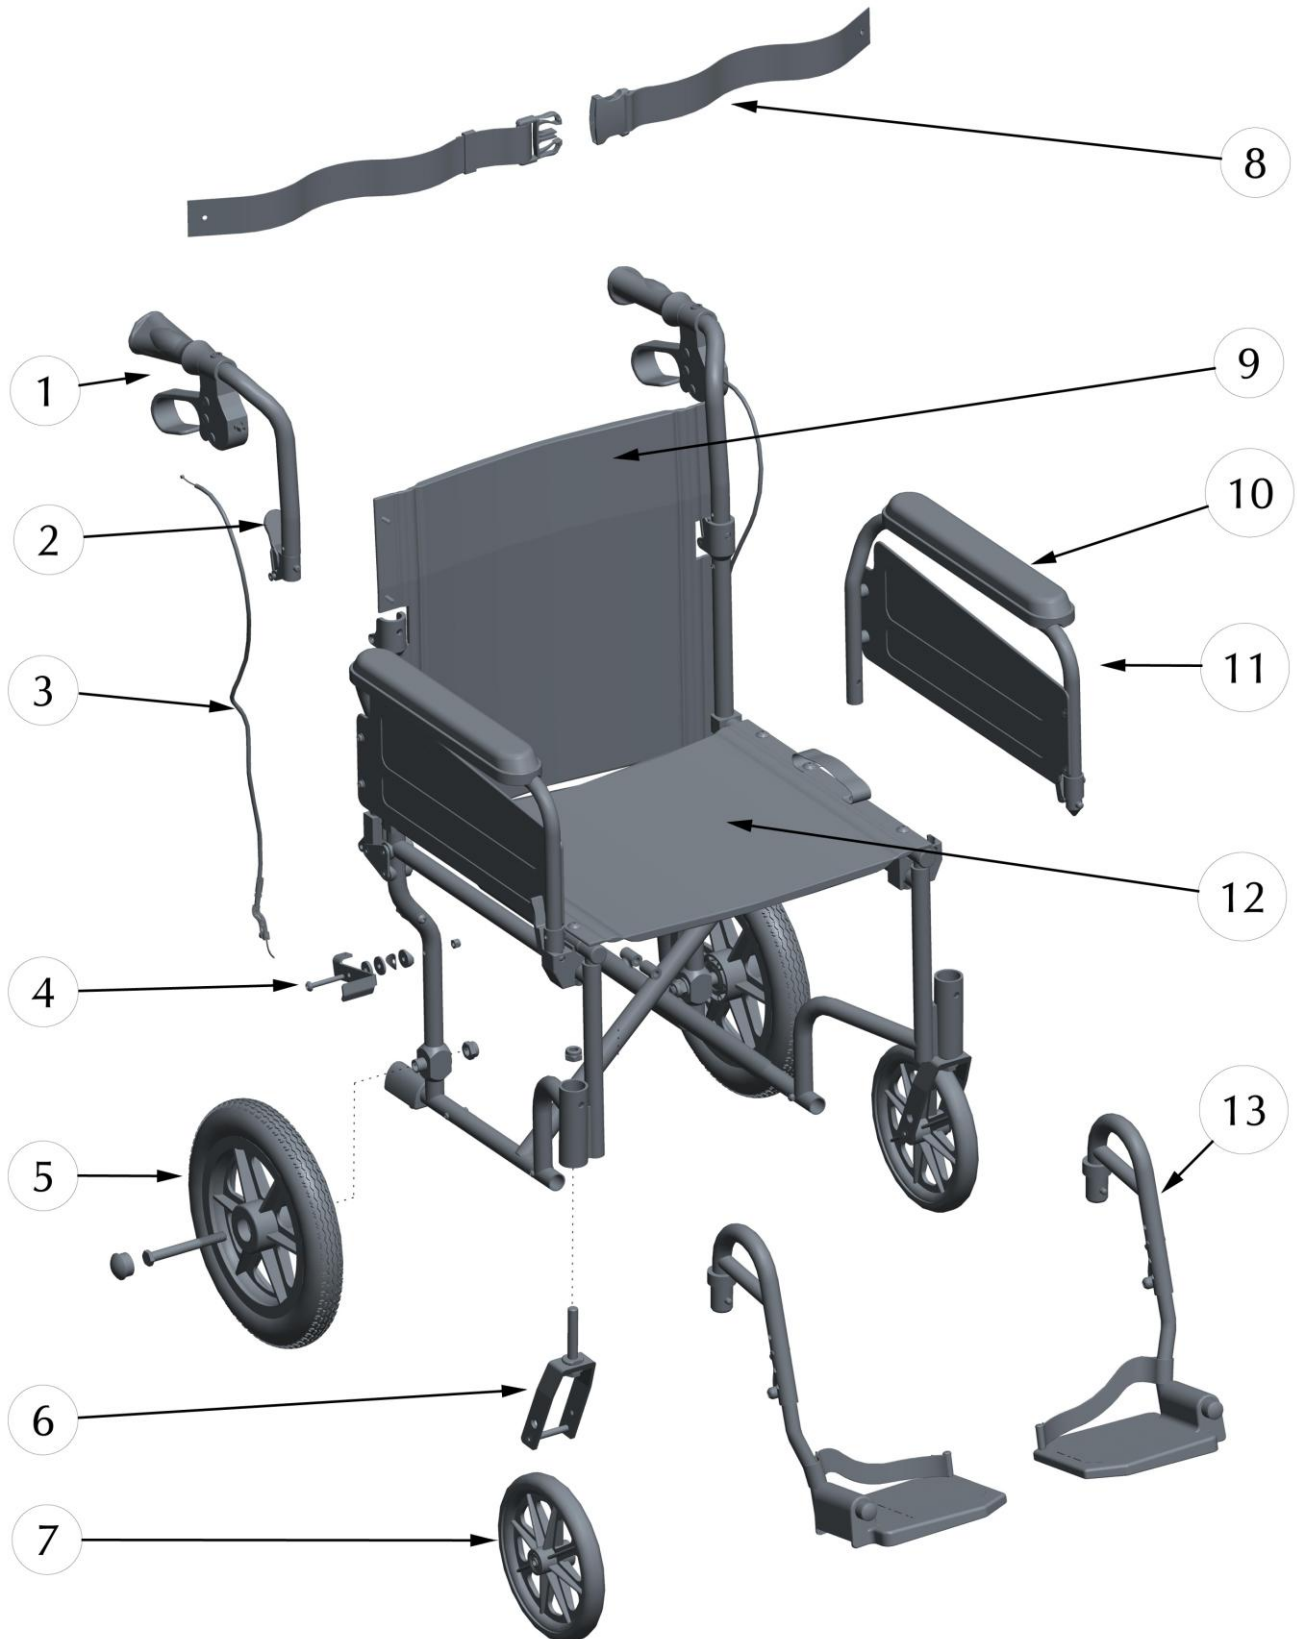

700-830
AIRGO COMFORT-PLUS XC PREMIUM LIGHT WEIGHT TRANSPORT CHAIR
19" WIDE, BLACK

700-830
AIRGO COMFORT-PLUS XC PREMIUM LIGHT WEIGHT TRANSPORT CHAIR
19" WIDE, BLACK

Item #	AMG Part #	Item Description	Qty Per Unit	Sold by	UOM
1.	C23-00056	Airgo Handle with Handbrake and Quick Folding Mechanism, L&R	1	1	PR
2.	A02-411	Release Lever to Fold Handle, Black	2	1	EA
3.	C23-00043	Cable, Sleeve and Hardware (Adjustment Screw, Nut, Spring, Cable Stopper & Hex Screw) – 2 ea / set	1	1	ST
4.	C23-00044	Bottom Brake Assy (Bolt M6x45mm, 2 Washers, Curved Plastic Washer, Left & Right Brake Pad, Curved Steel Washer & Hex Nut) -- L & R	1	1	PR
5.	C23-00045	12" Black PU Tire Wheel with 6 Spokes with Hardware (2 Bearings, Hex Bolt M12x96 & Hex Nut)	2	1	EA
6.	C23-00046	Front Aluminum Fork with Hex Flat Bolt M8x58, L&R	1	1	PR
7.	B02-131BK	8" Black PU Wheel	2	1	EA
8.	700-864	Safety Belt for Transport Chair	1	1	EA
9.	B02-463	Back Upholstery 19"x17", Black Nylon, with Hardware (10 Self-threading Screws & 10 Washers)	1	1	EA
10.	A02-461N	Full Arm Pad, Black Nylon – L&R	1	1	PR
11.	C23-00047	Flip-Back, Fixed Height, Detachable Nylon Full Armrest, L&R	1	1	PR
12.	B02-413N	Seat Upholstery 19"x16", Black Nylon, with Hardware (8 Hex Screws & 8 Washers)	1	1	EA
13.	C23-00048	Swing-Away Footrests, Tool-Free Height Adjustable (Aluminum Frame with Composite Footplate & Heel Loops), L&R	1	1	PR