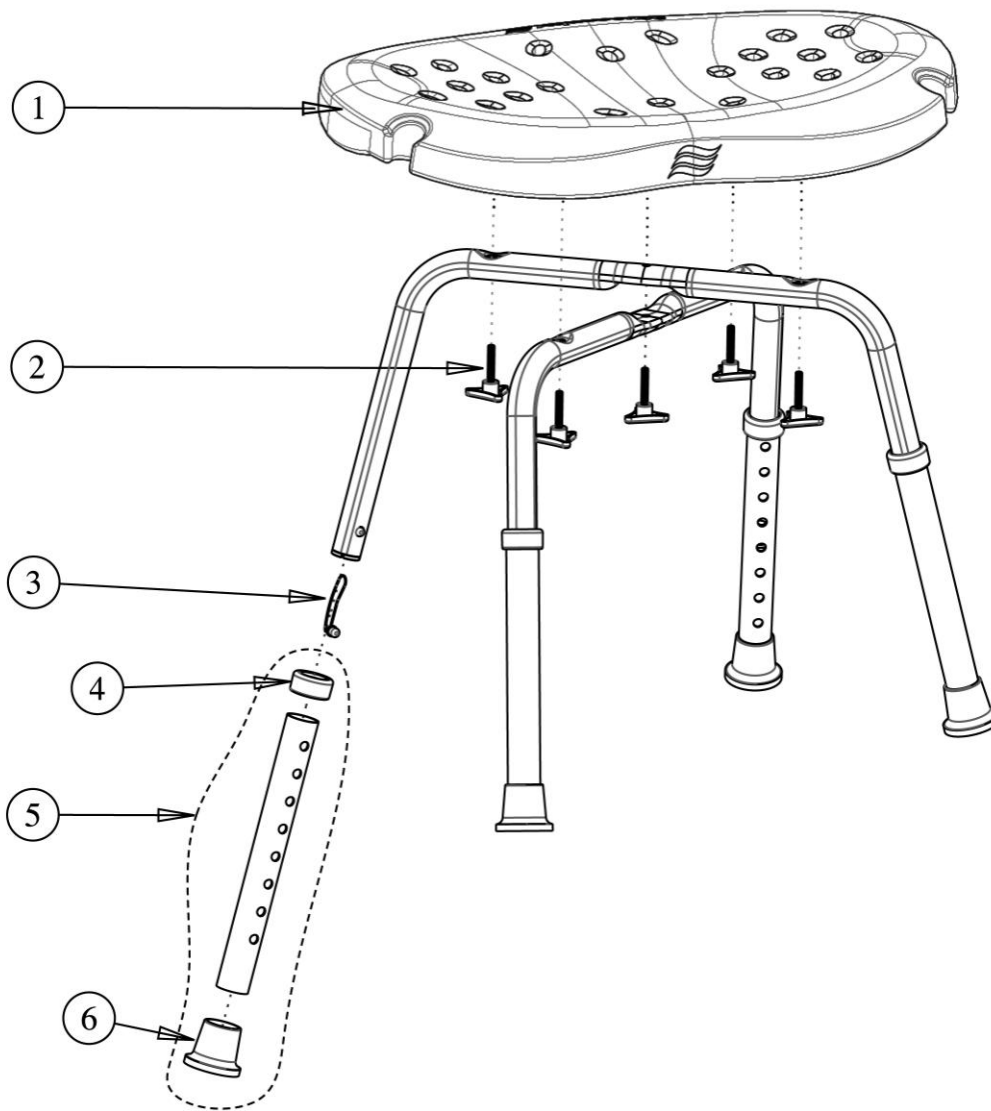

770-535 AQUASENSE ADJUSTABLE BATH BENCH

Item #	AMG Part #	Item Description	Qty Per Unit	Sold by	UOM
1.	A11-406	Seat, Blow-Molded Plastic, White (500x305x40mm)	1	1	EA
2.	B11-822	Hardware Set, Aqua-Blue (5 Triangular Knobs M6x34mm)	1	1	ST
3.	B11-811	Push Button dia:8mm & Spring - 4ea / set	1	1	ST
4.	A11-212	Anti-Rattle for dia:28.6mm, Aqua-Blue - 4 ea / set	1	1	ST
5.	B11-012	Extension Leg, Aqua-Blue (Aluminum Tube dia:28.6x250mm, Anti-Rattle & Rubber Tip) - 4 ea / set	1	1	ST
6.	A11-482	Rubber Tip for dia:28.6mm, Aqua-Blue - 4 ea / set	1	1	ST
Not Shown	B11-851	Hardware Set for Bath Bench w/out Back (5 Cross-Cup Screws M6x34mm, 5 Curved Washers) - Accessory	1	1	ST