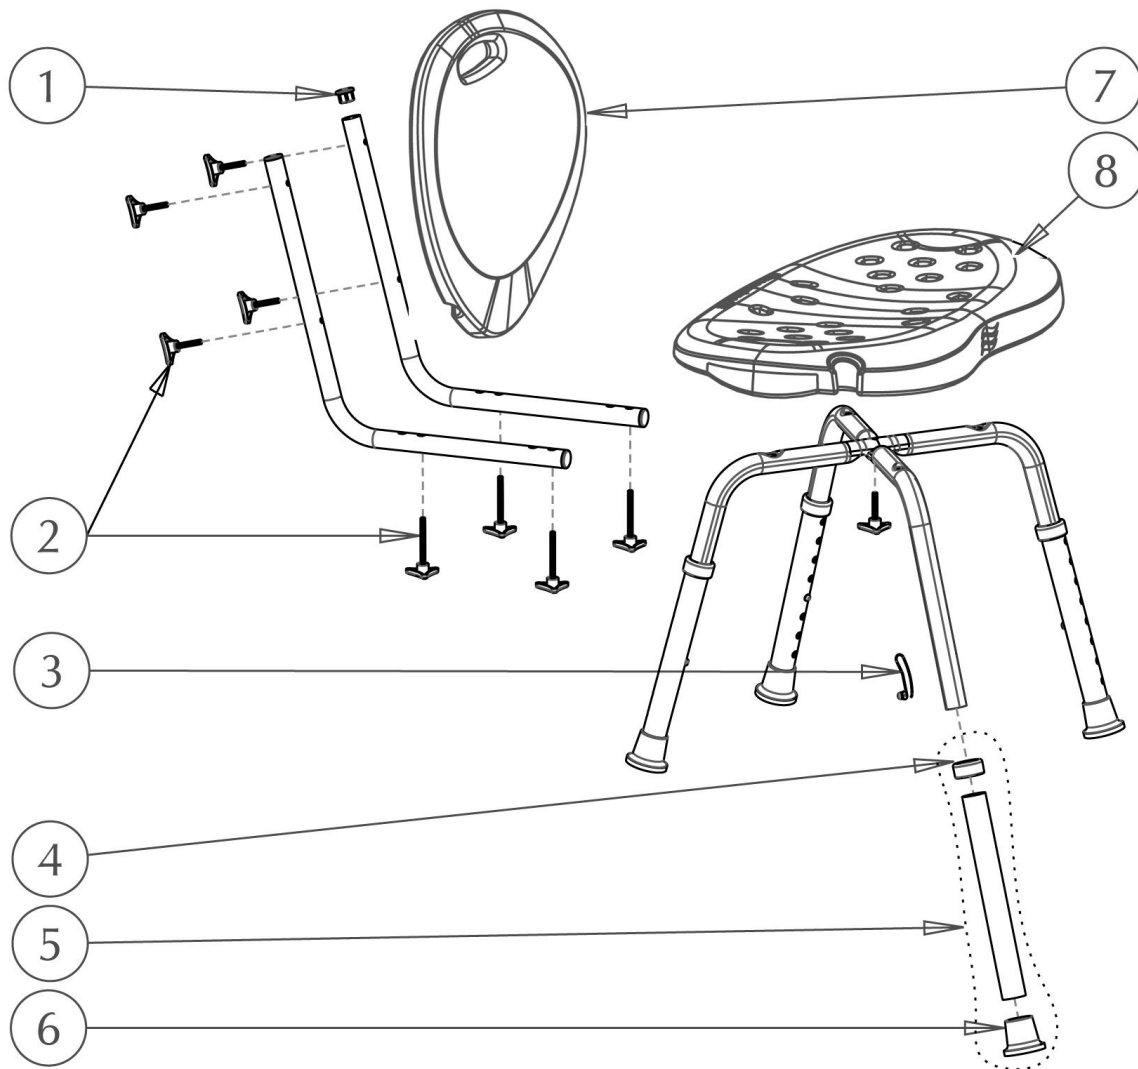

770-537 AQUASENSE ADJUSTABLE BATH BENCH WITH BACK, white

Item #	AMG Part #	Item Description	Qty Per Unit	Sold by	UOM
1.	A11-452	Plastic Plug for dia:22.2mm, Aqua-Blue - 4ea / set	1	1	ST
2.	B11-832	Hardware Set, Aqua-Blue (5 Triangular Knobs M6x34mm & 4 Triangular Knobs M6x57mm)	1	1	ST
3.	B11-811	Push Button dia:8mm & Spring - 4ea / set	1	1	ST
4.	A11-212	Anti-Rattle for dia:28.6mm, Aqua-Blue - 4ea / set	1	1	ST
5.	B11-012	Extension Leg, Aqua-Blue (Aluminum Tube dia:28.6x250mm, Anti-Rattle & Rubber Tip) - 4ea / set	1	1	ST
6.	A11-482	Rubber Tip for dia:28.6mm, Aqua-Blue - 4ea / set	1	1	ST
7.	A11-426	Backrest, Blow-Molded Plastic, White (410x365x25mm)	1	1	EA
8.	A11-406	Seat, Blow-Molded Plastic, White (500x305x40mm)	1	1	EA
Not Shown	B11-852	Hardware Set for Bath Bench with Back (5 Cross-Cup Screws M6x34mm, 4 Cross-Cup Screws M6x59mm, 9 Curved Washers) - Accessory	1	1	ST