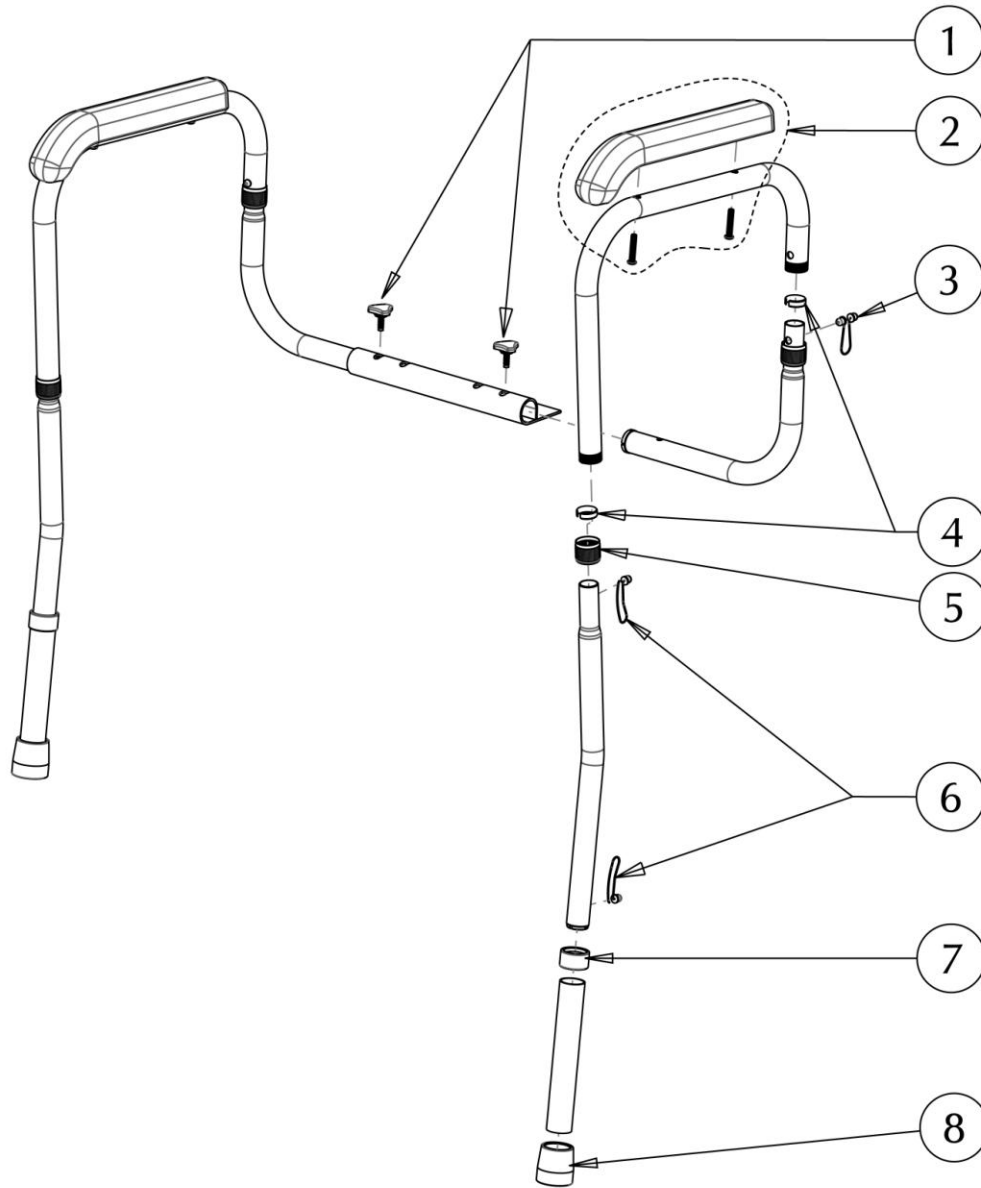

770-665 AQUASENSE ADJUSTABLE TOILET SAFETY RAILS

Item #	AMG Part #	Item Description	Qty Per Unit	Pkg Qty
1.	A03-151	AquaSense Triangle Knob, M6x16mm - 2 ea / set	1 ST	1 ST
2.	B03-047	Armrests with Hardware (2 White Arm Pads & 4 Philips Bolts 1/4x20-1.24")	1 ST	1 ST
3.	A03-221	Double Push-Button with Spring Spring – 2 ea / set	1 ST	1 ST
4.	A03-411	Inner Sleeve, Black Plastic – 4 ea / set	1 ST	1 ST
5.	A03-205	Tightening Aluminum Nut - 2 ea / set	2 ST	1 ST
6.	B03-811	Push Button & Spring	4 ST	1 ST
7.	A03-212	AquaSense Anti-Rattle for Extension Leg, Blue - 2 ea / set	1 ST	1 ST
8.	A03-435	AquaSense Plastic Tip, Blue – 2 ea / set	1 ST	1 ST