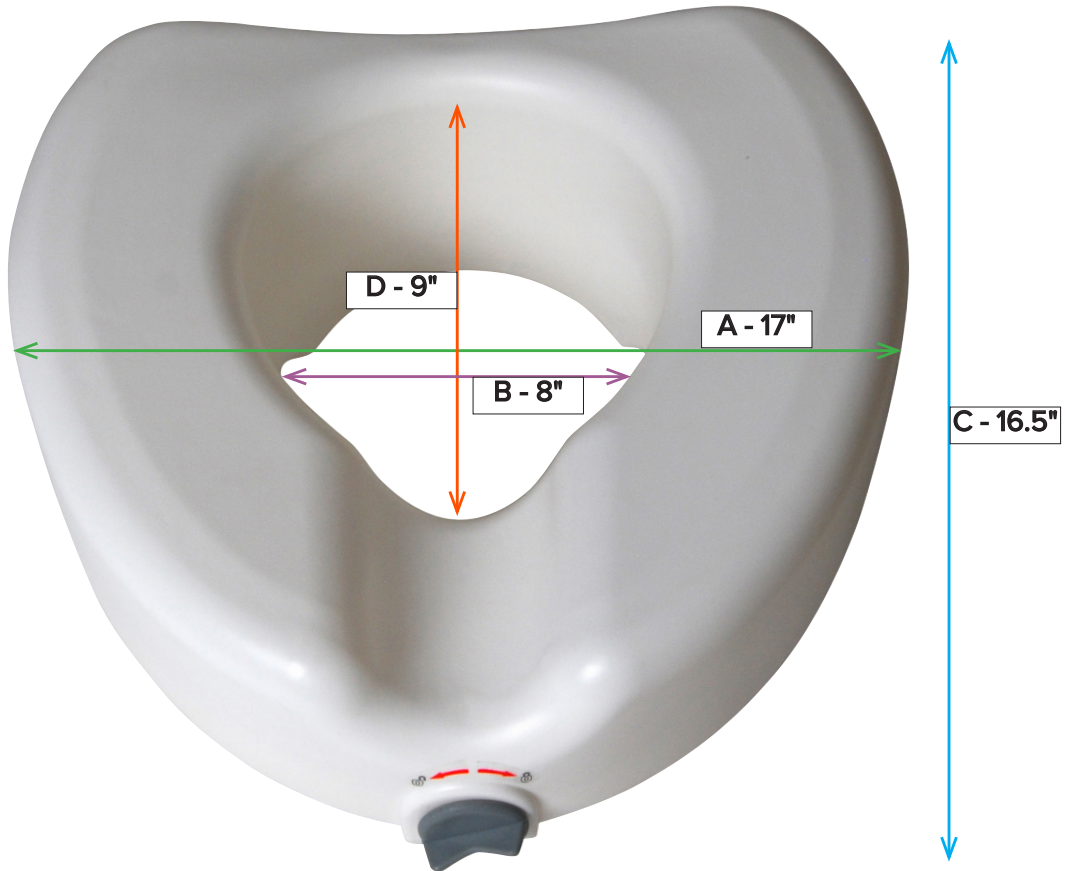

<b>E</b>	Overall Seat Height	3.5"
<b>F</b>	Overall Width (with Handles)	21"
<b>G</b>	Overall Height (with Handles)	10"
<b>H</b>	Mounting Hole Width	5.5"

# Premium Plastic, Raised, Regular/Elongated Toilet Seat with Lock

Item # 12013

<b>A</b>	Overall Seat Width	15.5"
<b>B</b>	Inside Seat Width	8"
<b>C</b>	Overall Seat Depth/Length	16.5"
<b>D</b>	Inside Seat Depth/Length	9"

<b>E</b>	Overall Seat Height	5"
<b>F</b>	Overall Width (with Handles)	22.5"
<b>G</b>	Overall Height (with Handles)	9"
<b>H</b>	Seat Lock Range	11.5"-15.5"

# Premium Plastic Raised, Regular/Elongated Toilet Seat, with Lock

Item # 12014

<b>A</b>	Overall Seat Width	17"
<b>B</b>	Inside Seat Width	8"
<b>C</b>	Overall Seat Depth/Length	16.5"

<b>D</b>	Inside Seat Depth/Length	9"
<b>E</b>	Overall Seat Height	4.5"
<b>F</b>	Seat Lock Range	11.5-15.5"