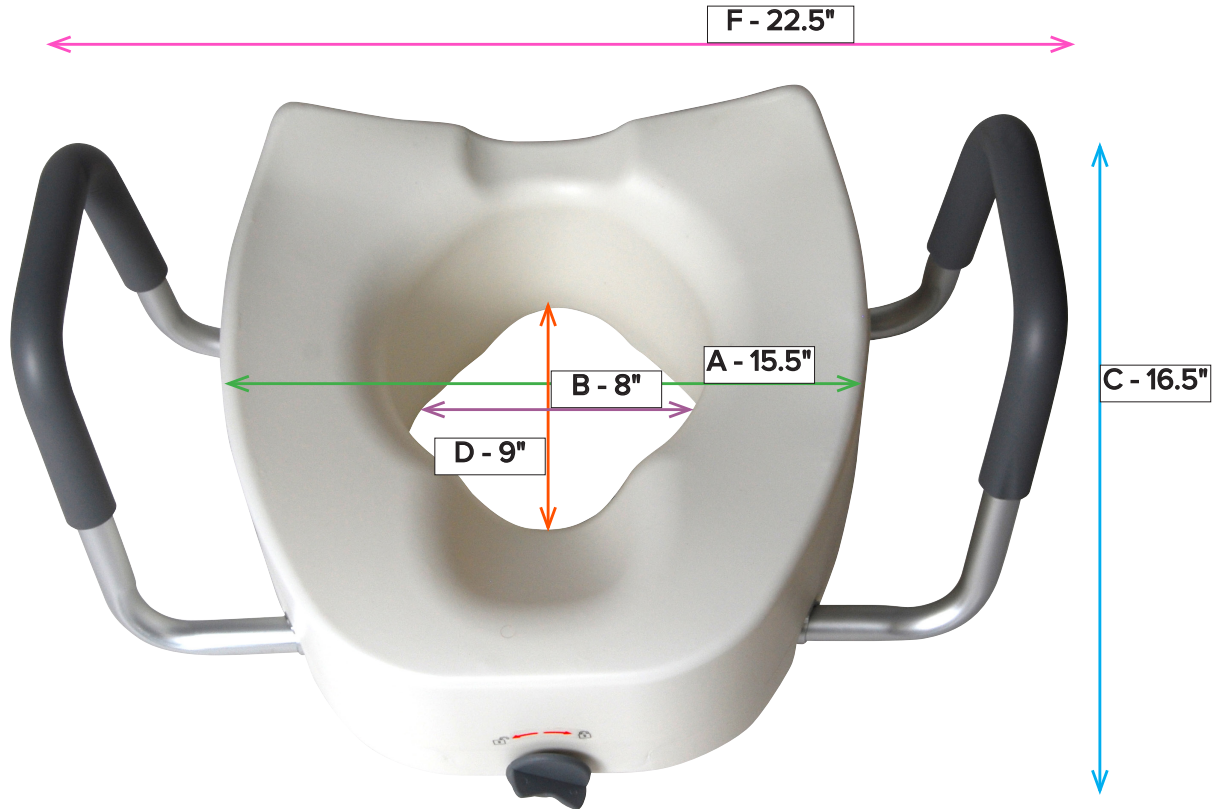

<b>E</b>	Overall Seat Height	3.5"
<b>F</b>	Overall Width (with Handles)	21.75"
<b>G</b>	Overall Height (with Handles)	9.25"
<b>H</b>	Mounting Hole Width	5.5"

# Premium Raised Toilet Seat with Removable Arms, Elongated Seat

Item # 12403

<b>A</b>	Overall Seat Width	14"
<b>B</b>	Inside Seat Width	10"
<b>C</b>	Overall Seat Depth/Length	18.5"
<b>D</b>	Inside Seat Depth/Length	13"

<b>E</b>	Overall Seat Height	3.5"
<b>F</b>	Overall Width (with Handles)	21"
<b>G</b>	Overall Height (with Handles)	10"
<b>H</b>	Mounting Hole Width	5.5"

# Premium Plastic, Raised, Regular/Elongated Toilet Seat with Lock

Item # 12013

<b>A</b>	Overall Seat Width	15.5"
<b>B</b>	Inside Seat Width	8"
<b>C</b>	Overall Seat Depth/Length	16.5"
<b>D</b>	Inside Seat Depth/Length	9"