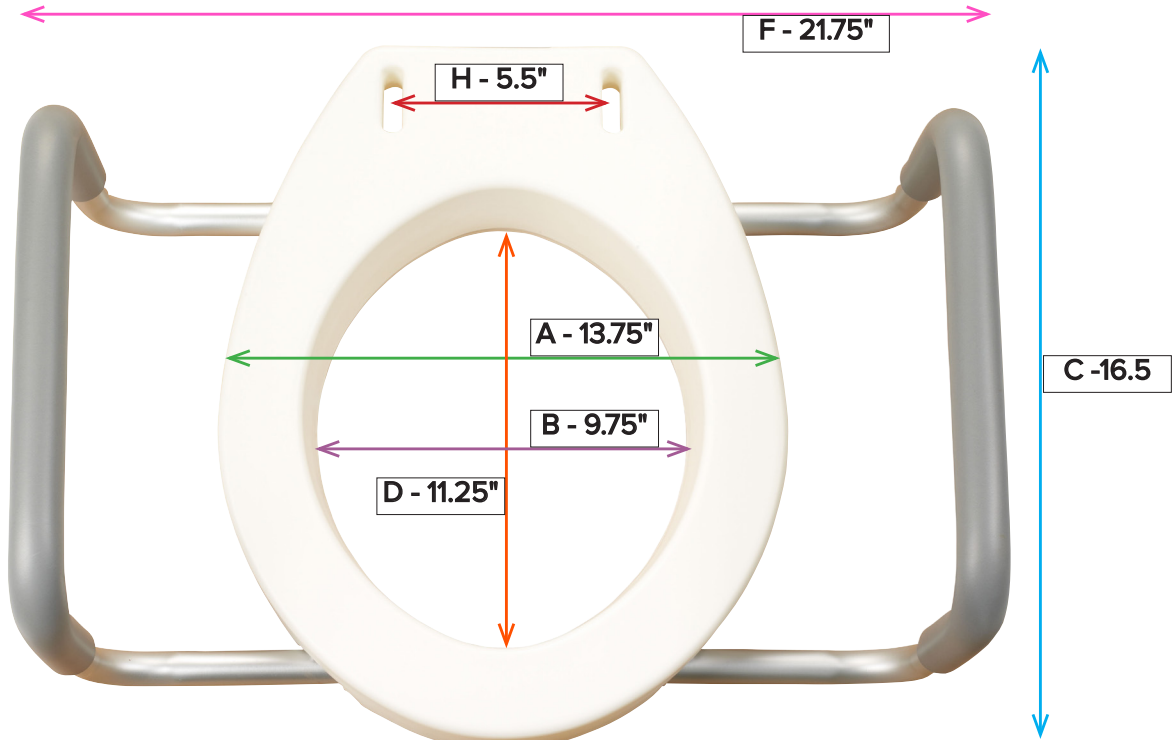

# Premium Raised Toilet Seat with Removable Arms, Standard Seat

Item # 12402

STANDARD ROUND

<b>A</b>	Overall Seat Width	13.75"
<b>B</b>	Inside Seat Width	9.75"
<b>C</b>	Overall Seat Depth/Length	16.5"
<b>D</b>	Inside Seat Depth/Length	11.25"

<b>E</b>	Overall Seat Height	3.5"
<b>F</b>	Overall Width (with Handles)	21.75"
<b>G</b>	Overall Height (with Handles)	9.25"
<b>H</b>	Mounting Hole Width	5.5"

# Premium Plastic, Raised, Regular/Elongated Toilet Seat with Lock

Item # 12013

<b>A</b>	Overall Seat Width	15.5"
<b>B</b>	Inside Seat Width	8"
<b>C</b>	Overall Seat Depth/Length	16.5"
<b>D</b>	Inside Seat Depth/Length	9"

# Premium Plastic Raised, Regular/Elongated Toilet Seat, with Lock

Item # 12014

<b>A</b>	Overall Seat Width	17"
<b>B</b>	Inside Seat Width	8"
<b>C</b>	Overall Seat Depth/Length	16.5"

<b>D</b>	Inside Seat Depth/Length	9"
<b>E</b>	Overall Seat Height	4.5"
<b>F</b>	Seat Lock Range	11.5-15.5"