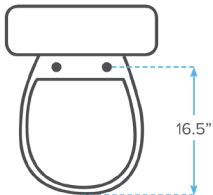

# Premium Raised Toilet Seat with Removable Arms, Standard Seat

Item # 12402

STANDARD ROUND

<b>A</b>	Overall Seat Width	13.75"
<b>B</b>	Inside Seat Width	9.75"
<b>C</b>	Overall Seat Depth/Length	16.5"
<b>D</b>	Inside Seat Depth/Length	11.25"

<b>E</b>	Overall Seat Height	3.5"
<b>F</b>	Overall Width (with Handles)	21.75"
<b>G</b>	Overall Height (with Handles)	9.25"
<b>H</b>	Mounting Hole Width	5.5"

<b>E</b>	Overall Seat Height	3.5"
<b>F</b>	Overall Width (with Handles)	21"
<b>G</b>	Overall Height (with Handles)	10"
<b>H</b>	Mounting Hole Width	5.5"

# Premium Plastic Raised, Regular/Elongated Toilet Seat, with Lock

Item # 12014

<b>A</b>	Overall Seat Width	17"
<b>B</b>	Inside Seat Width	8"
<b>C</b>	Overall Seat Depth/Length	16.5"

<b>D</b>	Inside Seat Depth/Length	9"
<b>E</b>	Overall Seat Height	4.5"
<b>F</b>	Seat Lock Range	11.5-15.5"