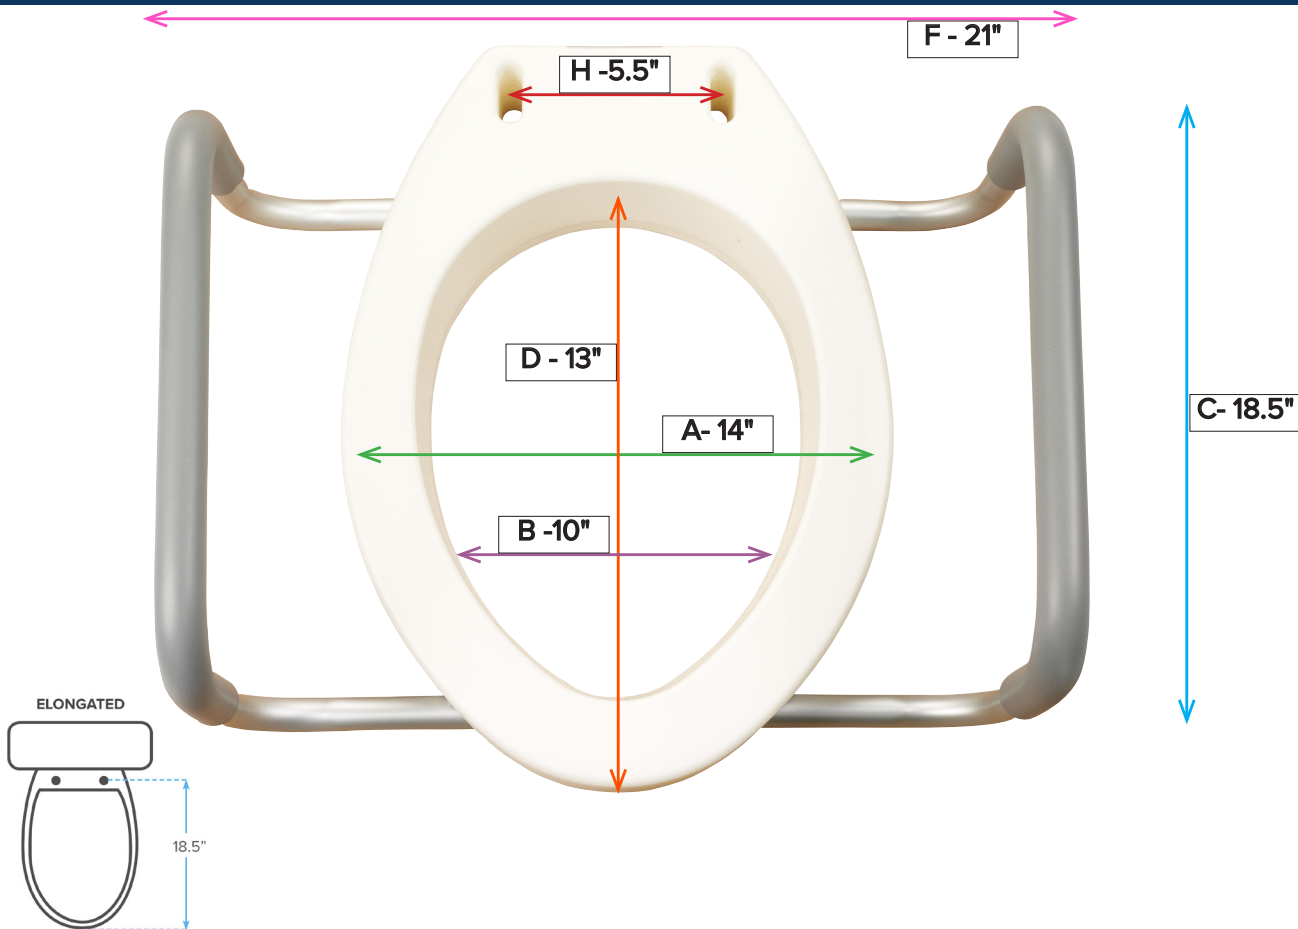

# Premium Raised Toilet Seat with Removable Arms, Standard Seat

Item # 12402

STANDARD ROUND

<b>A</b>	Overall Seat Width	13.75"
<b>B</b>	Inside Seat Width	9.75"
<b>C</b>	Overall Seat Depth/Length	16.5"
<b>D</b>	Inside Seat Depth/Length	11.25"

<b>E</b>	Overall Seat Height	3.5"
<b>F</b>	Overall Width (with Handles)	21.75"
<b>G</b>	Overall Height (with Handles)	9.25"
<b>H</b>	Mounting Hole Width	5.5"

# Premium Raised Toilet Seat with Removable Arms, Elongated Seat

Item # 12403

<b>A</b>	Overall Seat Width	14"
<b>B</b>	Inside Seat Width	10"
<b>C</b>	Overall Seat Depth/Length	18.5"
<b>D</b>	Inside Seat Depth/Length	13"

# Premium Plastic Raised, Regular/Elongated Toilet Seat, with Lock

Item # 12014

<b>A</b>	Overall Seat Width	17"
<b>B</b>	Inside Seat Width	8"
<b>C</b>	Overall Seat Depth/Length	16.5"

<b>D</b>	Inside Seat Depth/Length	9"
<b>E</b>	Overall Seat Height	4.5"
<b>F</b>	Seat Lock Range	11.5-15.5"