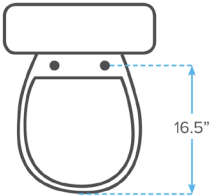

Raised Toilet Seat with Lock, 2"

Item # 12062

STANDARD ROUND

A	Overall Seat Width	14"
B	Inside Seat Width	8"
C	Overall Seat Depth/Length	15.5"

D	Inside Seat Depth/Length	10"
E	Overall Seat Height	2.5"
F	Mounting Hole Width	N/A

Raised Toilet Seat with Lock, 6"

Item # 12066

STANDARD ROUND

A	Overall Seat Width	14"
B	Inside Seat Width	8"
C	Overall Seat Depth/Length	15.5"

D	Inside Seat Depth/Length	10"
E	Overall Seat Height	6"
F	Mounting Hole Width	N/A

Raised Toilet Seat with Lock, 4"

Item # RTL12064

A	Overall Seat Width	14"
B	Inside Seat Width	8"
C	Overall Seat Depth/Length	15.5"

D	Inside Seat Depth/Length	10"
E	Overall Seat Height	4"
F	Mounting Hole Width	N/A

Raised Toilet Seat with Lock and Lid, 6"

Item # 12067

A	Overall Seat Width	14"
B	Inside Seat Width	8"
C	Overall Seat Depth/Length	16"

D	Inside Seat Depth/Length	10"
E	Overall Seat Height	6"
F	Mounting Hole Width	N/A