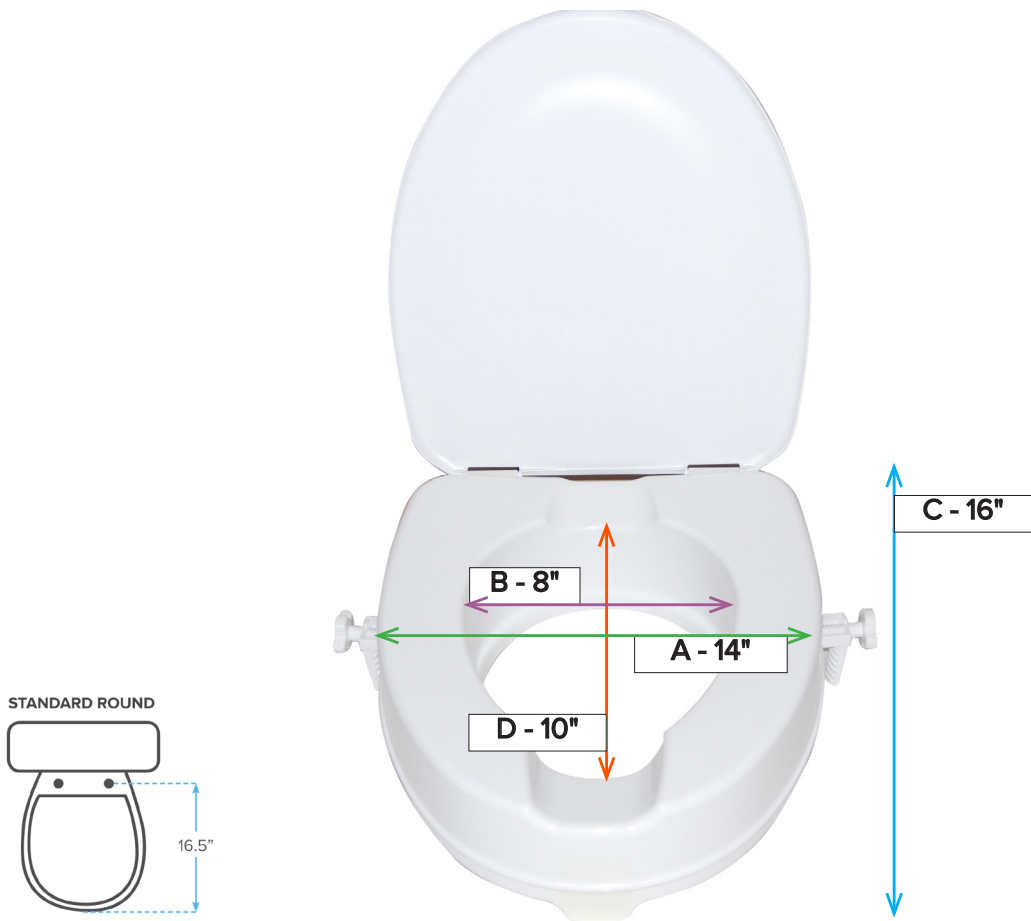

Raised Toilet Seat with Lock, 4"

Item # RTL12064

A	Overall Seat Width	14"
B	Inside Seat Width	8"
C	Overall Seat Depth/Length	15.5"

D	Inside Seat Depth/Length	10"
E	Overall Seat Height	4"
F	Mounting Hole Width	N/A

Raised Toilet Seat with Lock and Lid, 2"

Item # 12063

A	Overall Seat Width	14"
B	Inside Seat Width	8"
C	Overall Seat Depth/Length	16"

D	Inside Seat Depth/Length	10.5"
E	Overall Seat Height	2.5"
F	Mounting Hole Width	N/A

Raised Toilet Seat with Lock and Lid, 4"

Item # 12065

A	Overall Seat Width	14"
B	Inside Seat Width	8"
C	Overall Seat Depth/Length	16"

D	Inside Seat Depth/Length	10"
E	Overall Seat Height	4"
F	Mounting Hole Width	N/A

Raised Toilet Seat with Lock and Lid, 6"

Item # 12067

A	Overall Seat Width	14"
B	Inside Seat Width	8"
C	Overall Seat Depth/Length	16"

D	Inside Seat Depth/Length	10"
E	Overall Seat Height	6"
F	Mounting Hole Width	N/A