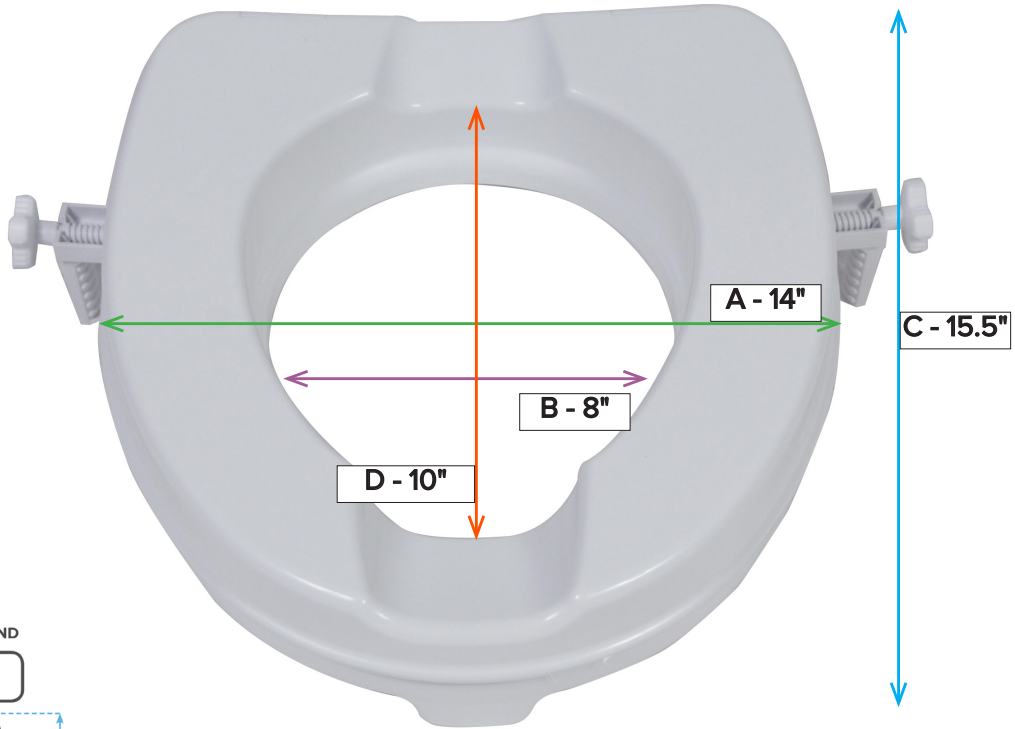

Raised Toilet Seat with Lock, 2"

Item # 12062

STANDARD ROUND

A	Overall Seat Width	14"
B	Inside Seat Width	8"
C	Overall Seat Depth/Length	15.5"

D	Inside Seat Depth/Length	10"
E	Overall Seat Height	2.5"
F	Mounting Hole Width	N/A

Raised Toilet Seat with Lock, 6"

Item # 12066

STANDARD ROUND

A	Overall Seat Width	14"
B	Inside Seat Width	8"
C	Overall Seat Depth/Length	15.5"

D	Inside Seat Depth/Length	10"
E	Overall Seat Height	6"
F	Mounting Hole Width	N/A

Raised Toilet Seat with Lock, 4"

Item # RTL12064

A	Overall Seat Width	14"
B	Inside Seat Width	8"
C	Overall Seat Depth/Length	15.5"

D	Inside Seat Depth/Length	10"
E	Overall Seat Height	4"
F	Mounting Hole Width	N/A

Raised Toilet Seat with Lock and Lid, 2"

Item # 12063

A	Overall Seat Width	14"
B	Inside Seat Width	8"
C	Overall Seat Depth/Length	16"

D	Inside Seat Depth/Length	10.5"
E	Overall Seat Height	2.5"
F	Mounting Hole Width	N/A