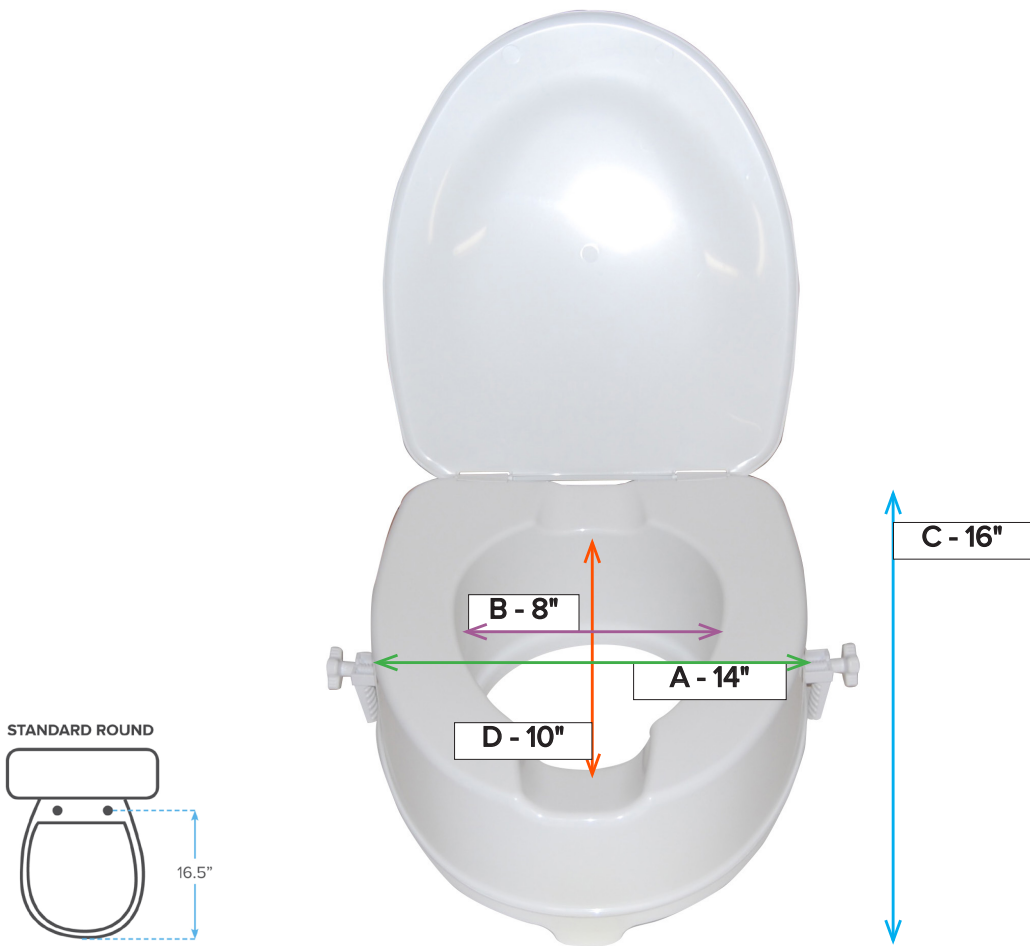

Raised Toilet Seat with Lock, 4"

Item # RTL12064

A	Overall Seat Width	14"
B	Inside Seat Width	8"
C	Overall Seat Depth/Length	15.5"

D	Inside Seat Depth/Length	10"
E	Overall Seat Height	4"
F	Mounting Hole Width	N/A

Raised Toilet Seat with Lock and Lid, 2"

Item # 12063

A	Overall Seat Width	14"
B	Inside Seat Width	8"
C	Overall Seat Depth/Length	16"

D	Inside Seat Depth/Length	10.5"
E	Overall Seat Height	2.5"
F	Mounting Hole Width	N/A

Raised Toilet Seat with Lock and Lid, 4"

Item # 12065

A	Overall Seat Width	14"
B	Inside Seat Width	8"
C	Overall Seat Depth/Length	16"

D	Inside Seat Depth/Length	10"
E	Overall Seat Height	4"
F	Mounting Hole Width	N/A

Raised Toilet Seat with Lock and Lid, 6"

Item # 12067

A	Overall Seat Width	14"
B	Inside Seat Width	8"
C	Overall Seat Depth/Length	16"

D	Inside Seat Depth/Length	10"
E	Overall Seat Height	6"
F	Mounting Hole Width	N/A