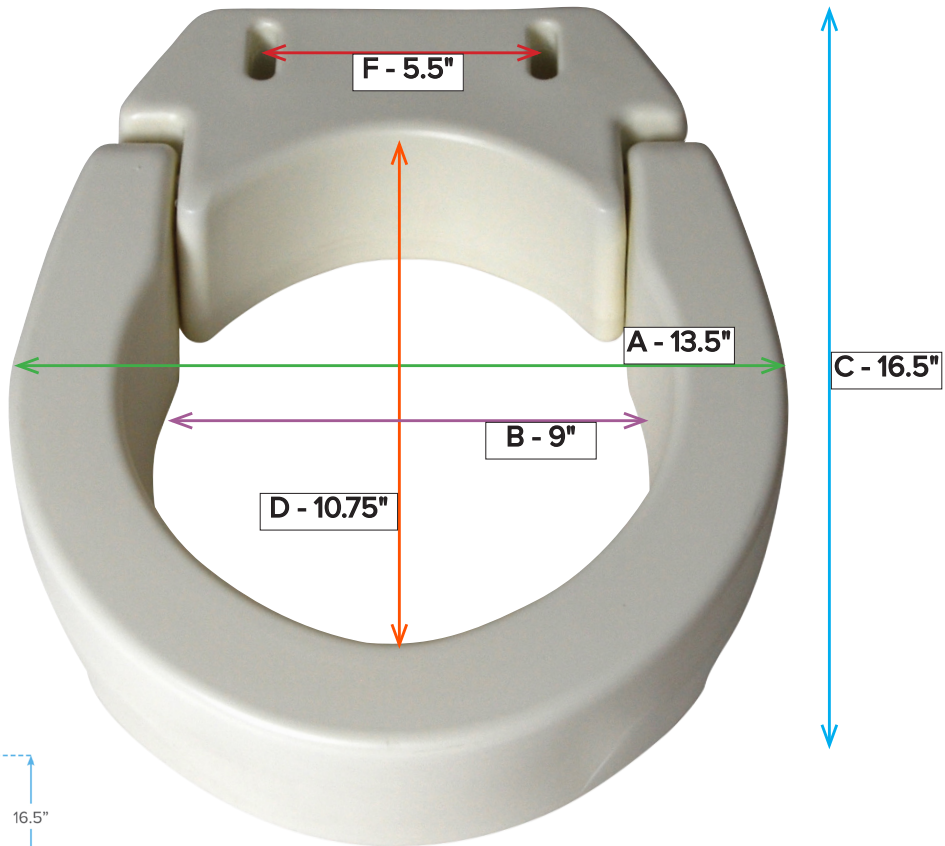

Hinged Toilet Seat Riser, Standard

Item # RTL12607

A	Overall Seat Width	13.5"
B	Inside Seat Width	9"
C	Overall Seat Depth/Length	16.5"

D	Inside Seat Depth/Length	10.75"
E	Overall Seat Height	3.5"
F	Mounting Hole Width	5.5"

Hinged Toilet Seat Riser, Elongated

Item # RTL12608

A	Overall Seat Width	14"
B	Inside Seat Width	10"
C	Overall Seat Depth/Length	18.5"

D	Inside Seat Depth/Length	13.5"
E	Overall Seat Height	3.5"
F	Mounting Hole Width	5.5"