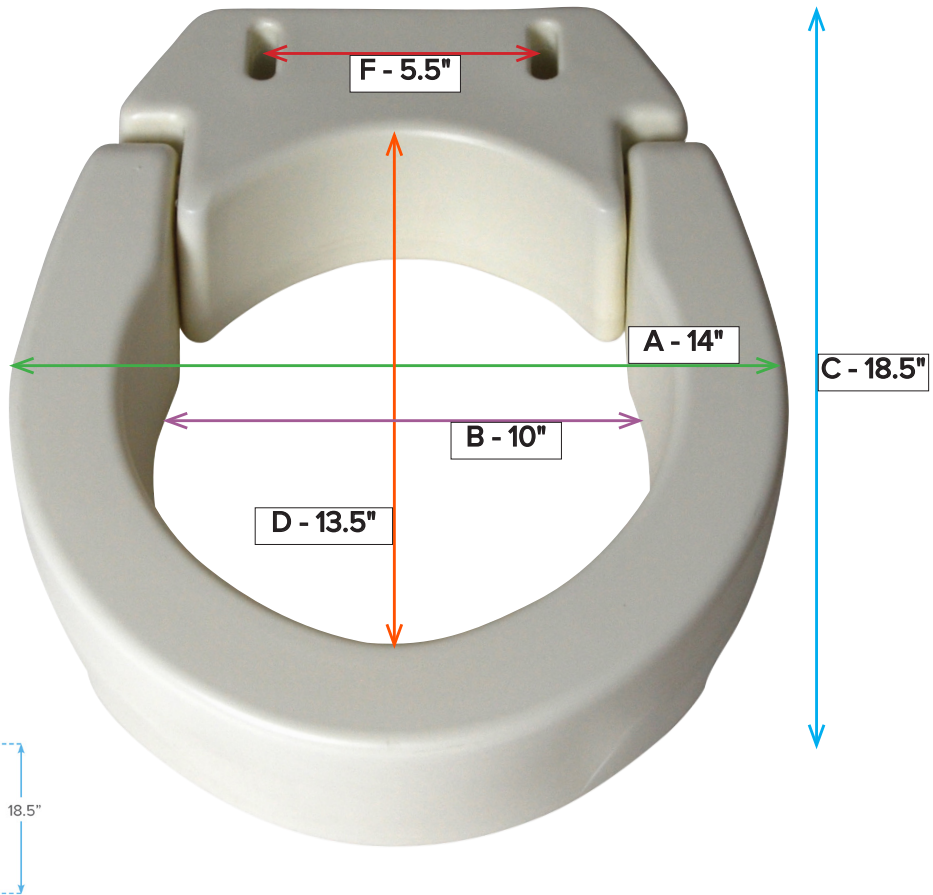

Hinged Toilet Seat Riser, Standard

Item # RTL12607

A	Overall Seat Width	13.5"
B	Inside Seat Width	9"
C	Overall Seat Depth/Length	16.5"

D	Inside Seat Depth/Length	10.75"
E	Overall Seat Height	3.5"
F	Mounting Hole Width	5.5"

Hinged Toilet Seat Riser, Elongated

Item # RTL12608

A	Overall Seat Width	14"
B	Inside Seat Width	10"
C	Overall Seat Depth/Length	18.5"

D	Inside Seat Depth/Length	13.5"
E	Overall Seat Height	3.5"
F	Mounting Hole Width	5.5"