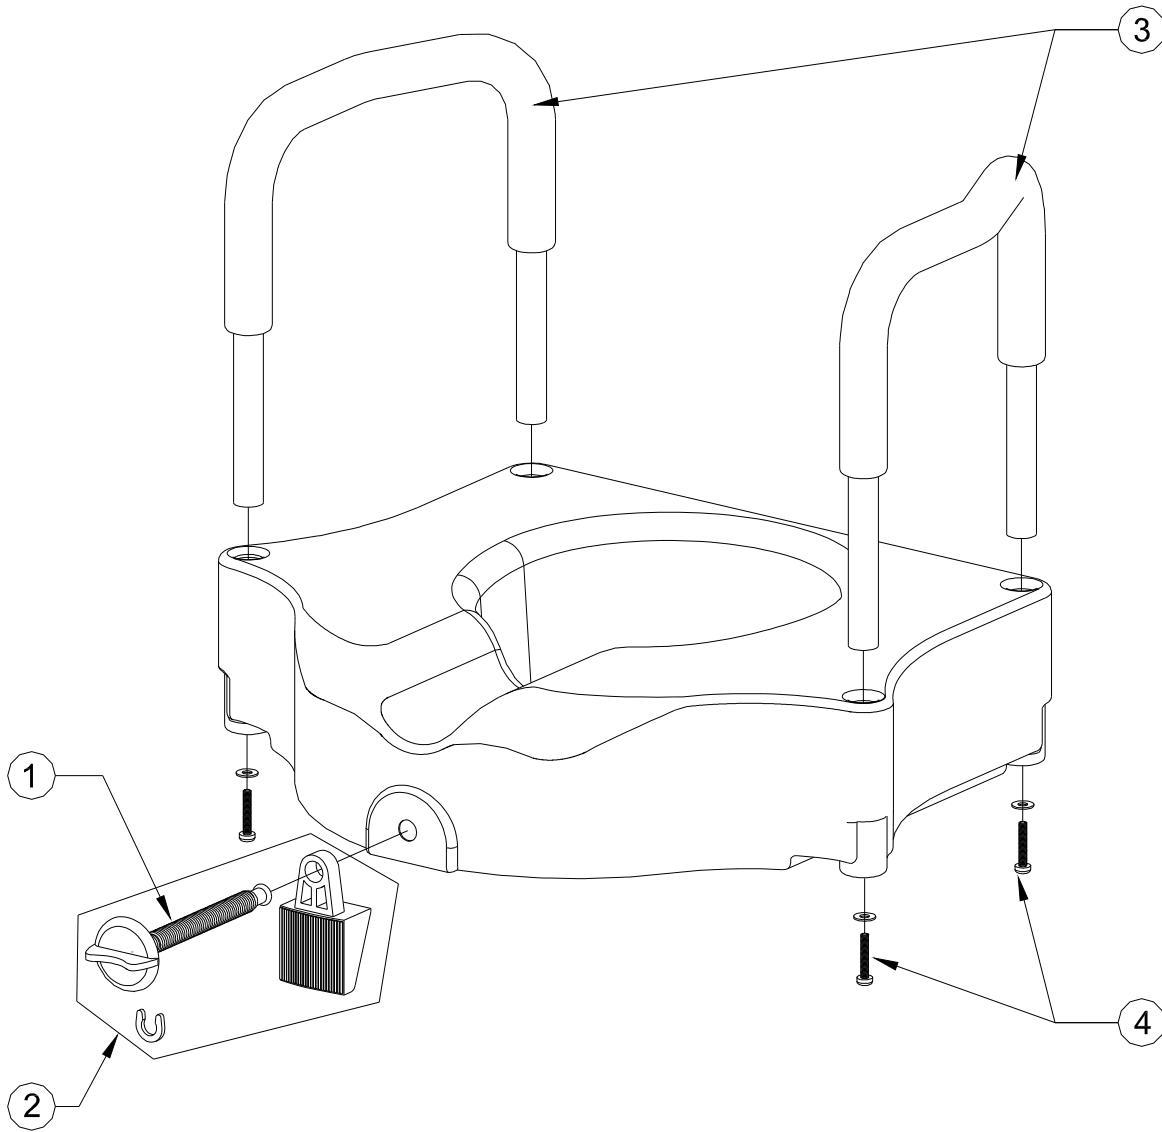

770-618 AQUASENSE 3-IN-1 RAISED TOILET SEAT

Item #	AMG Part #	Item Description	Qty Per Unit	Pkg Qty
1.	C42-00041	Armrests, Left & Right (2 Aquablue Foam Padded Aluminum Tubes, 4 Screws M6x30mm & 4 Washers) – Left & Right	1 PR	1 PR
2.	C42-00042	Aquablue Clamp Assembly, Blue (Plastic Screw, Blue Clamp & C-Clip)	1 ST	1 ST

770-618 AquaSense 3-in-1 Raised Toilet Seat

Item #	AMG Part #	Item Description	Qty Per Unit	Pkg Qty
1.	A03-250	Plastic Screw	1 EA	1 EA
2.	B03-835	Clamp Assembly (Plastic Screw, Clamp & C-Clip)	1 EA	1 EA
3.	B03-040	Armrests (2 Foam Padded Aluminum Tubes, 4 Screws M6x30mm & 4 Washers)	1 ST	1 ST
4.	B03-836	Hardware for Armrest (Screw M6x30mm & Washer) -4 ea / set	1 ST	1 ST