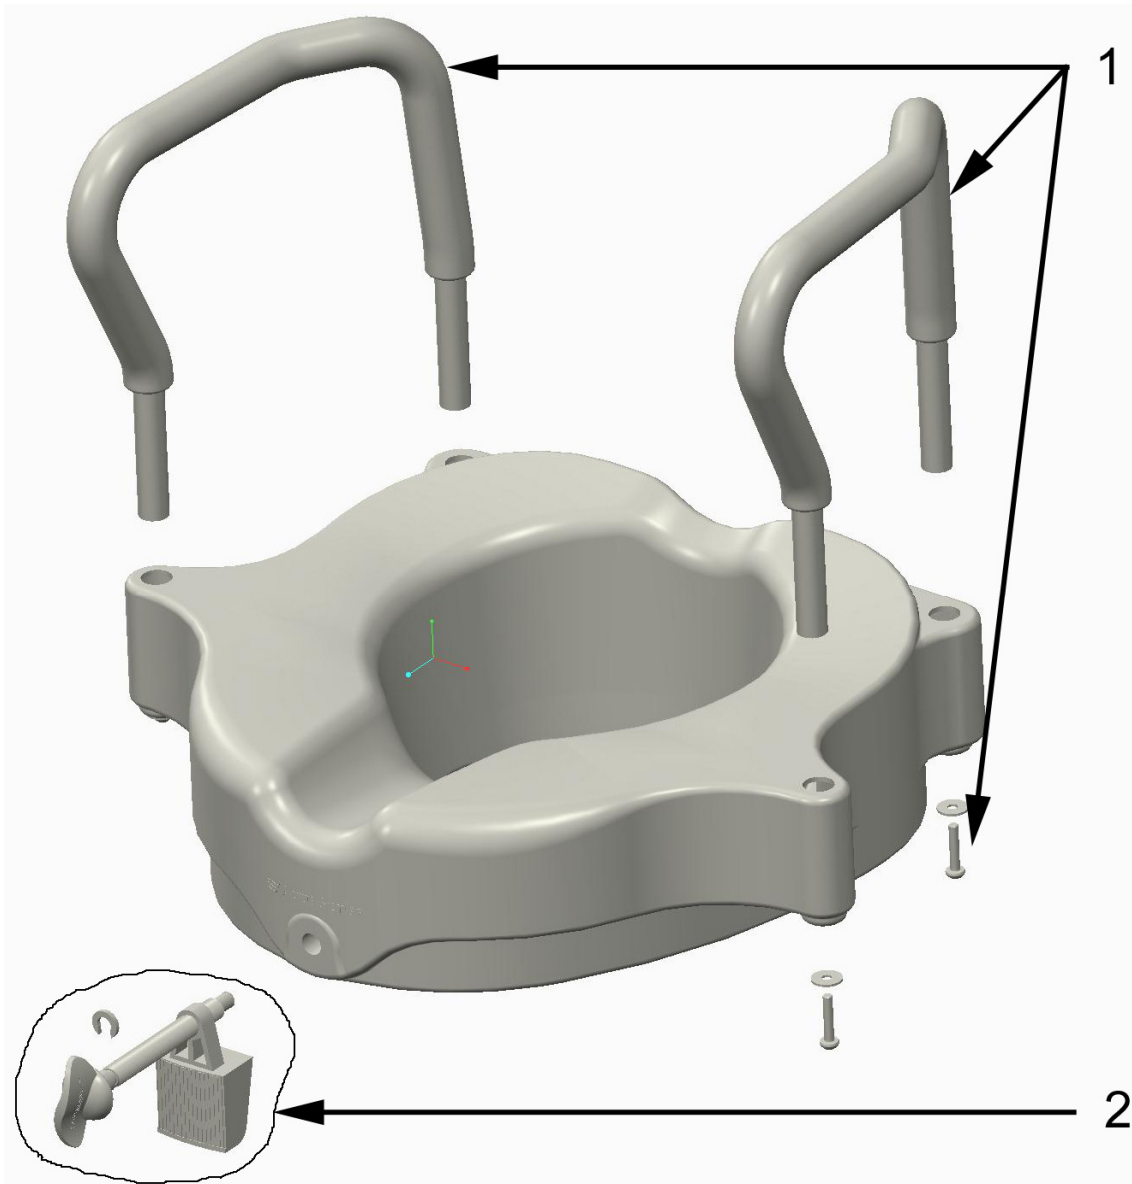

770-618 AQUASENSE 3-IN-1 RAISED TOILET SEAT

Item #	AMG Part #	Item Description	Qty Per Unit	Pkg Qty
1.	C42-00041	Armrests, Left & Right (2 Aquablue Foam Padded Aluminum Tubes, 4 Screws M6x30mm & 4 Washers) – Left & Right	1 PR	1 PR
2.	C42-00042	Aquablue Clamp Assembly, Blue (Plastic Screw, Blue Clamp & C-Clip)	1 ST	1 ST

770-618 AquaSense 3-in-1 Raised Toilet Seat

Item #	AMG Part #	Item Description	Qty Per Unit	Pkg Qty
1.	A03-250	Plastic Screw	1 EA	1 EA
2.	B03-835	Clamp Assembly (Plastic Screw, Clamp & C-Clip)	1 EA	1 EA
3.	B03-040	Armrests (2 Foam Padded Aluminum Tubes, 4 Screws M6x30mm & 4 Washers)	1 ST	1 ST
4.	B03-836	Hardware for Armrest (Screw M6x30mm & Washer) -4 ea / set	1 ST	1 ST