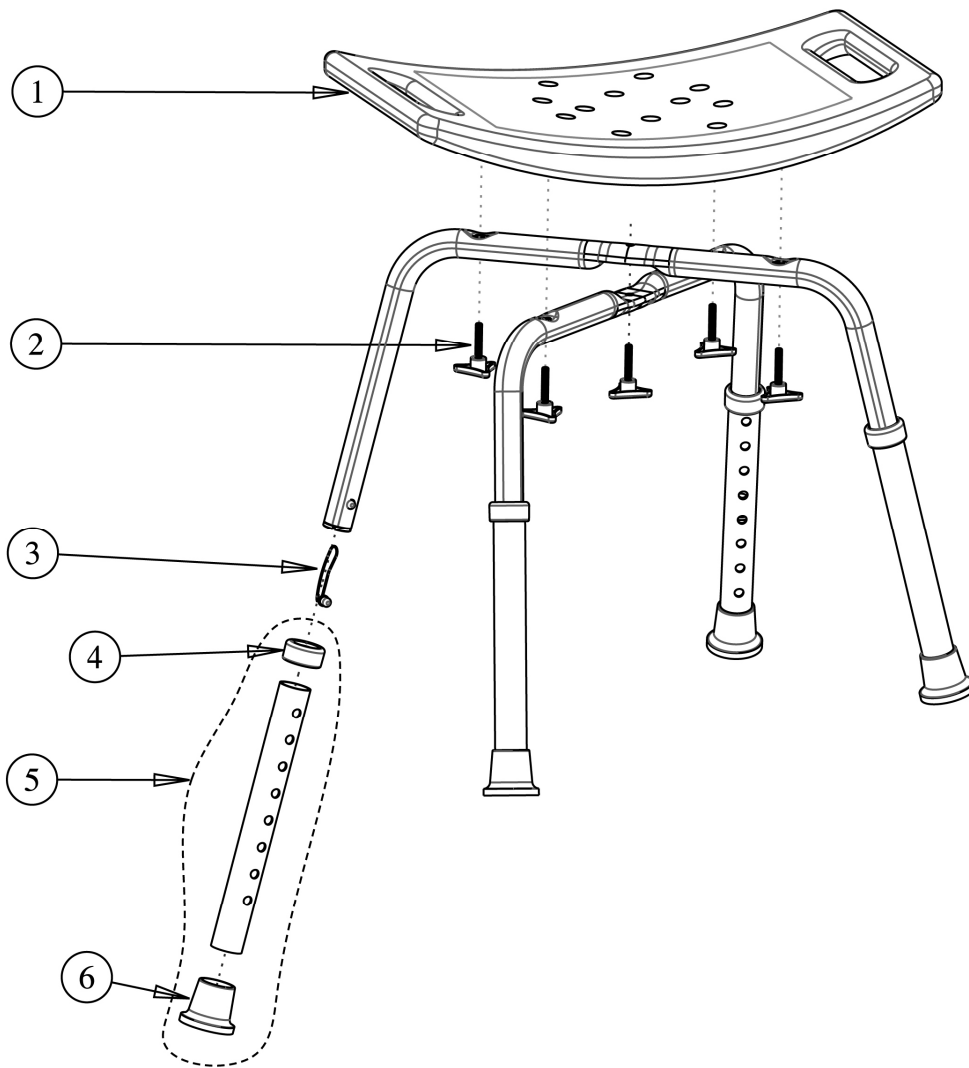

770-507 AQUASENSE ADJUSTABLE BATH BENCH - YELLOW

Item #	AMG Part #	Item Description	Qty Per Unit	Sold by	UOM
1.	A11-403	Seat, Blow-Molded Plastic, Yellow (505x305x35mm)	1	1	EA
2.	B11-823	Hardware Set, Yellow (5 Triangular Knobs M6x34mm)	1	1	ST
3.	B11-811	Push Button dia:8mm & Spring - 4ea / set	1	1	ST
4.	A11-213	Anti-Rattle for dia:28.6mm, Yellow - 4 ea / set	1	1	ST
5.	B11-013	Extension Leg, Yellow (Aluminum Tube dia:28.6x250mm, Anti-Rattle & Rubber Tip) - 4 ea / set	1	1	ST
6.	A11-483	Rubber Tip for dia:28.6mm, Yellow - 4 ea / set	1	1	ST
Not Shown	B11-851	Hardware Set for Bath Bench w/out Back (5 Cross-Cup Screws M6x34mm, 5 Curved Washers) - Accessory	1	1	ST