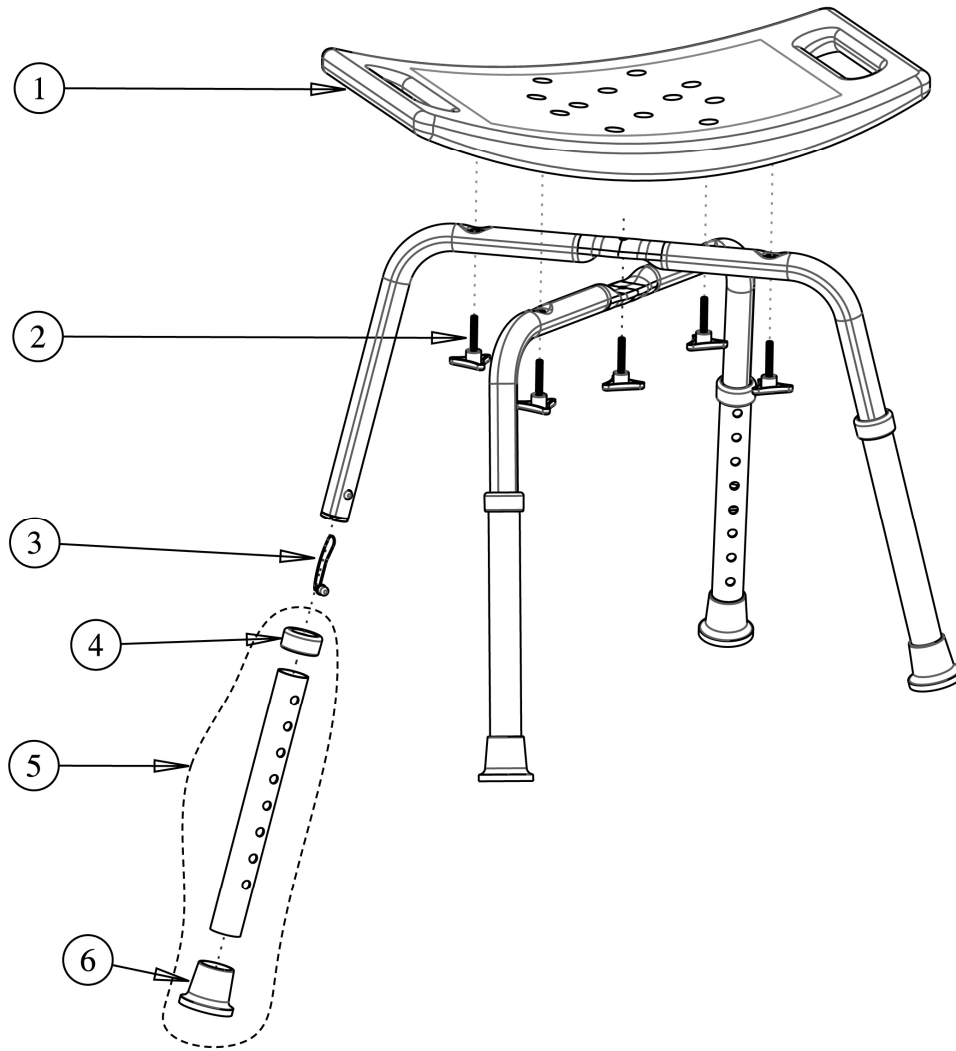

770-500 AQUASENSE ADJUSTABLE BATH BENCH

Item #	AMG Part #	Item Description	Qty Per Unit	Sold by	UOM
1.	A11-401	Seat, Blow-Molded Plastic, White (505x305x35mm)	1	1	EA
2.	B11-822	Hardware Set, Aqua-Blue (5 Triangular Knobs M6x32mm)	1	1	ST
3.	B11-811	Push Button dia:8mm & Spring - 4ea / set	1	1	ST
4.	A11-212	Anti-Rattle for dia:28.6mm, Aqua-Blue – 4 ea / set	1	1	ST
5.	B11-012	Extension Leg, Aqua-Blue (Aluminum Tube dia:28.6x250mm, Anti-Rattle & Rubber Tip) – 4 ea / set	1	1	ST
6.	A11-482	Rubber Tip for dia:28.6mm, Aqua-Blue – 4 ea / set	1	1	ST
Not Shown	B11-851	Hardware Set for Bath Bench (5 Cross-Cap Screws M6x32mm, 5 Curved Washers & 1 Locknut) -- Accessory (screw set to replace triangular knobs)	1	1	ST

770-506 AQUASENSE ADJUSTABLE BATH BENCH - BLUE

Item #	AMG Part #	Item Description	Qty Per Unit	Sold by	UOM
1.	A11-402	Seat, Blow-Molded Plastic, Aqua-Blue (505x305x35mm)	1	1	EA
2.	B11-822	Hardware Set, Aqua-Blue (5 Triangular Knobs M6x34mm)	1	1	ST
3.	B11-811	Push Button dia:8mm & Spring - 4ea / set	1	1	ST
4.	A11-212	Anti-Rattle for dia:28.6mm, Aqua-Blue - 4 ea / set	1	1	ST
5.	B11-012	Extension Leg, Aqua-Blue (Aluminum Tube dia:28.6x250mm, Anti-Rattle & Rubber Tip) - 4 ea / set	1	1	ST
6.	A11-482	Rubber Tip for dia:28.6mm, Aqua-Blue - 4 ea / set	1	1	ST
Not Shown	B11-851	Hardware Set for Bath Bench w/out Back (5 Cross-Cup Screws M6x34mm, 5 Curved Washers) - Accessory	1	1	ST