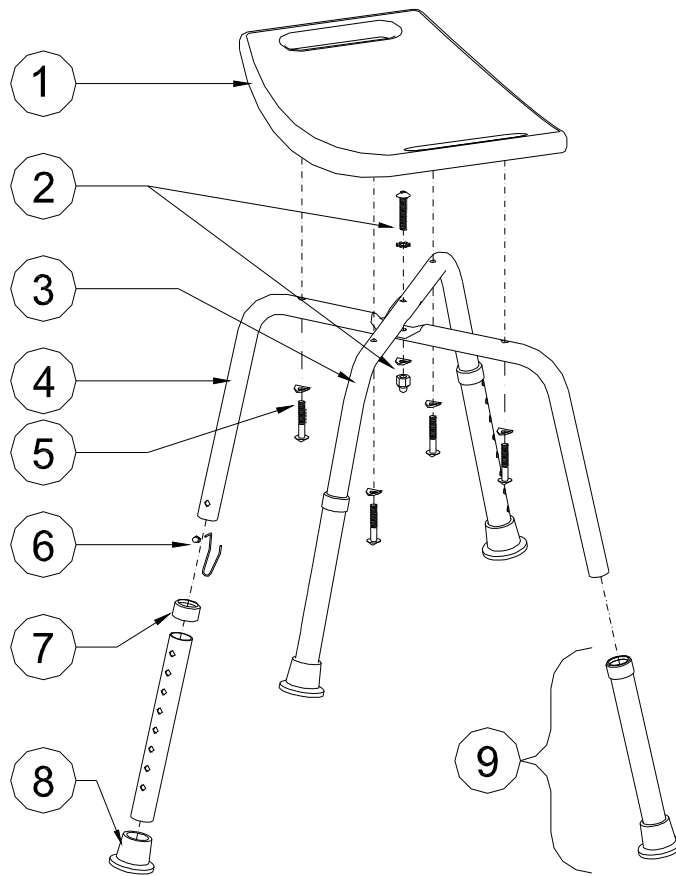

770-500 AQUASENSE ADJUSTABLE BATH BENCH

Item #	AMG Part #	Item Description	Qty Per Unit	Sold by	UOM
1.	A11-401	Seat, Blow-Molded Plastic, White (505x305x35mm)	1	1	EA
2.	B11-822	Hardware Set, Aqua-Blue (5 Triangular Knobs M6x32mm)	1	1	ST
3.	B11-811	Push Button dia:8mm & Spring - 4ea / set	1	1	ST
4.	A11-212	Anti-Rattle for dia:28.6mm, Aqua-Blue – 4 ea / set	1	1	ST
5.	B11-012	Extension Leg, Aqua-Blue (Aluminum Tube dia:28.6x250mm, Anti-Rattle & Rubber Tip) – 4 ea / set	1	1	ST
6.	A11-482	Rubber Tip for dia:28.6mm, Aqua-Blue – 4 ea / set	1	1	ST
Not Shown	B11-851	Hardware Set for Bath Bench (5 Cross-Cap Screws M6x32mm, 5 Curved Washers & 1 Locknut) -- Accessory (screw set to replace triangular knobs)	1	1	ST

770-501 ADJUSTABLE BATH BENCH

Item #	AMG Part #	Item Description	Qty Per Unit	Sold by	UOM
1.	A03-452	Seat / Backrest, Blow-Molded Plastic, White (505x305x35mm)	1	1	EA
2.	B03-815	Hardware for Legs (Bolt M6x37mm, Tooth-Lock Washer, S.Steel Curved Washer & Nut)	1	1	ST
3.	B03-011	Top Leg (Aluminum Tube ϕ 25.4mm & 2 Push-Buttons with 2 Springs)	1	1	EA
4.	B03-012	Bottom Leg (Aluminum Tube ϕ 25.4mm & 2 Push-Buttons with 2 Springs)	1	1	EA
5.	B03-816	Hardware for 770-500 Seat / 770-510 Back (Screw 1/4"x38mm & S.Steel Curved Washer)	4	1	ST
6.	B03-811	Push Button & Spring	4	1	ST
7.	A03-210	Anti-Rattle for Extension Leg, Grey Plastic	4	1	EA
8.	A03-432	Rubber Tip, Grey	4	1	EA
9.	B03-010	Leg Extension Assy (Aluminum Tube ϕ 28.6, Anti-Rattle & Rubber Tip)	4	1	EA
Not shown	B03-821	Hardware Set for 770-500 (Bolt M6x37, 4 Screws 1/4"x38mm, Tooth Lock Washer, 5 S.Steel Curved Washers & Nut)	1	1	ST