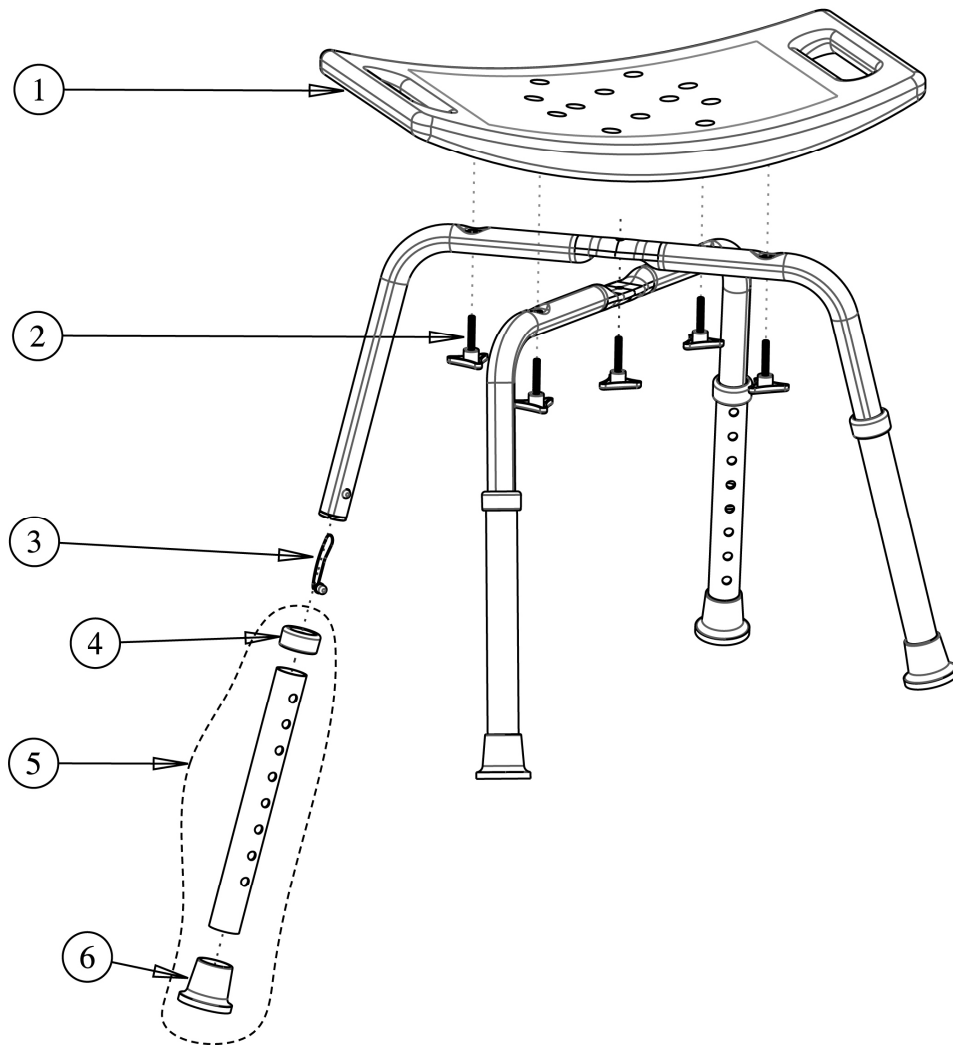

770-500 AQUASENSE ADJUSTABLE BATH BENCH

Item #	AMG Part #	Item Description	Qty Per Unit	Sold by	UOM
1.	A11-401	Seat, Blow-Molded Plastic, White (505x305x35mm)	1	1	EA
2.	B11-822	Hardware Set, Aqua-Blue (5 Triangular Knobs M6x32mm)	1	1	ST
3.	B11-811	Push Button dia:8mm & Spring - 4ea / set	1	1	ST
4.	A11-212	Anti-Rattle for dia:28.6mm, Aqua-Blue – 4 ea / set	1	1	ST
5.	B11-012	Extension Leg, Aqua-Blue (Aluminum Tube dia:28.6x250mm, Anti-Rattle & Rubber Tip) – 4 ea / set	1	1	ST
6.	A11-482	Rubber Tip for dia:28.6mm, Aqua-Blue – 4 ea / set	1	1	ST
Not Shown	B11-851	Hardware Set for Bath Bench (5 Cross-Cap Screws M6x32mm, 5 Curved Washers & 1 Locknut) -- Accessory (screw set to replace triangular knobs)	1	1	ST

770-506 AQUASENSE ADJUSTABLE BATH BENCH - BLUE

Item #	AMG Part #	Item Description	Qty Per Unit	Sold by	UOM
1.	A11-402	Seat, Blow-Molded Plastic, Aqua-Blue (505x305x35mm)	1	1	EA
2.	B11-822	Hardware Set, Aqua-Blue (5 Triangular Knobs M6x34mm)	1	1	ST
3.	B11-811	Push Button dia:8mm & Spring - 4ea / set	1	1	ST
4.	A11-212	Anti-Rattle for dia:28.6mm, Aqua-Blue - 4 ea / set	1	1	ST
5.	B11-012	Extension Leg, Aqua-Blue (Aluminum Tube dia:28.6x250mm, Anti-Rattle & Rubber Tip) - 4 ea / set	1	1	ST
6.	A11-482	Rubber Tip for dia:28.6mm, Aqua-Blue - 4 ea / set	1	1	ST
Not Shown	B11-851	Hardware Set for Bath Bench w/out Back (5 Cross-Cup Screws M6x34mm, 5 Curved Washers) - Accessory	1	1	ST