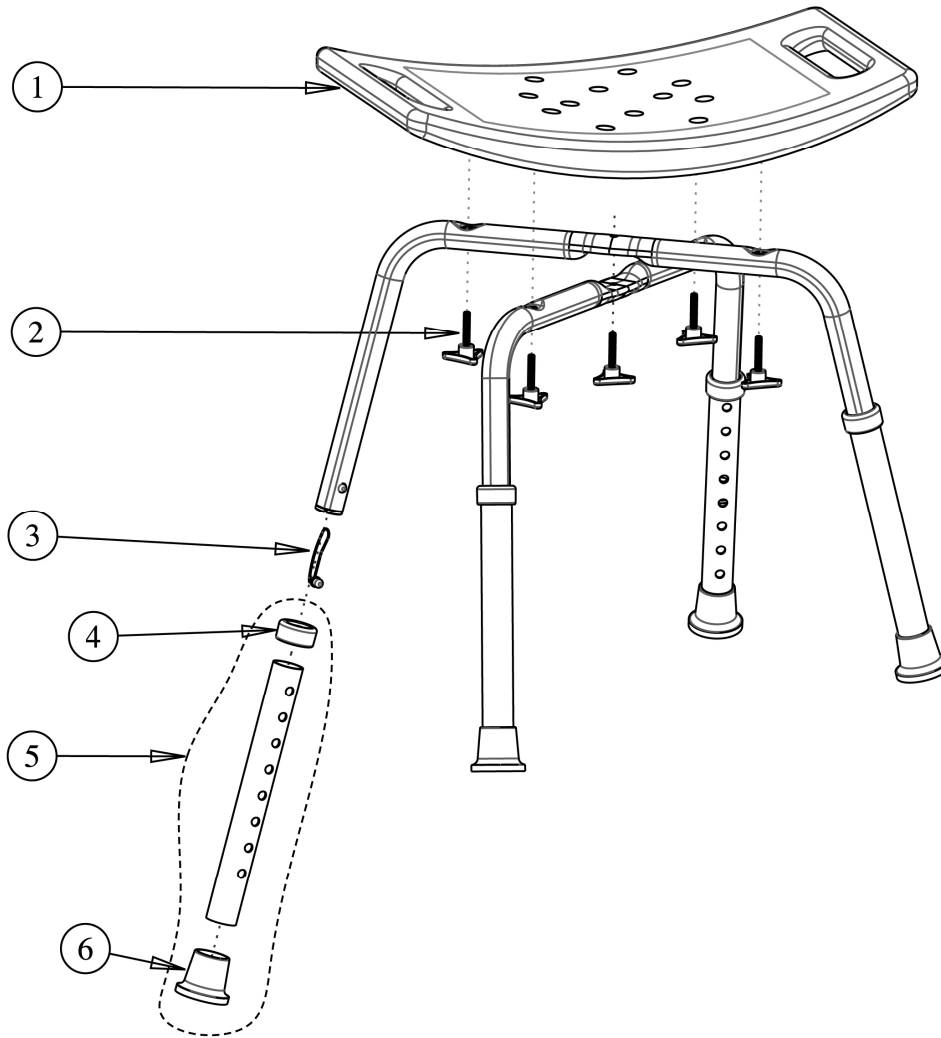

770-508 AQUASENSE ADJUSTABLE BATH BENCH - TAUPE

Item #	AMG Part #	Item Description	Qty Per Unit	Sold by	UOM
1.	A11-404	Seat, Blow-Molded Plastic, Taupe (505x305x35mm)	1	1	EA
2.	B11-824	Hardware Set, Taupe (5 Triangular Knobs M6x34mm)	1	1	ST
3.	B11-811	Push Button dia:8mm & Spring - 4ea / set	1	1	ST
4.	A11-214	Anti-Rattle for dia:28.6mm, Taupe - 4 ea / set	1	1	ST
5.	B11-014	Extension Leg, Taupe (Aluminum Tube dia:28.6x250mm, Anti-Rattle & Rubber Tip) - 4 ea / set	1	1	ST
6.	A11-484	Rubber Tip for dia:28.6mm, Taupe - 4 ea / set	1	1	ST
Not Shown	B11-851	Hardware Set for Bath Bench w/out Back (5 Cross-Cup Screws M6x34mm, 5 Curved Washers) - Accessory	1	1	ST