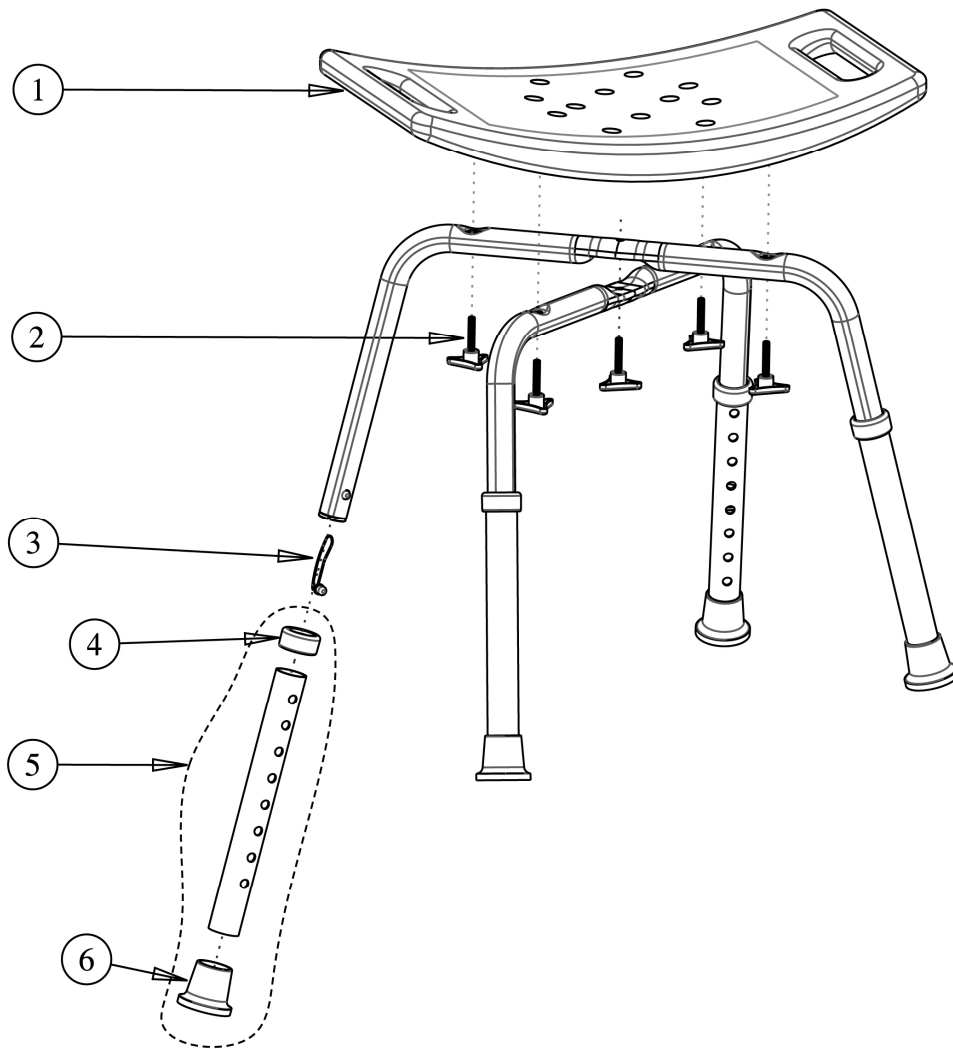

770-509 AQUASENSE ADJUSTABLE BATH BENCH

Item #	AMG Part #	Item Description	Qty Per Unit	Sold by	UOM
1.	A11-401	Seat, Blow-Molded Plastic, White (505x305x35mm)	1	1	EA
2.	B11-822	Hardware Set, Aqua-Blue (5 Triangular Knobs M6x32mm)	1	1	ST
3.	B11-811	Push Button dia:8mm & Spring - 4ea / set	1	1	ST
4.	A11-212	Anti-Rattle for dia:28.6mm, Aqua-Blue – 4 ea / set	1	1	ST
5.	B11-012	Extension Leg, Aqua-Blue (Aluminum Tube dia:28.6x250mm, Anti-Rattle & Rubber Tip) – 4 ea / set	1	1	ST
6.	A11-482	Rubber Tip for dia:28.6mm, Aqua-Blue – 4 ea / set	1	1	ST
Not Shown	B11-851	Hardware Set for Bath Bench (5 Cross-Cap Screws M6x32mm, 5 Curved Washers & 1 Locknut) -- Accessory (screw set to replace triangular knobs)	1	1	ST