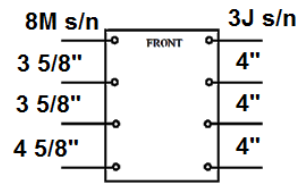

## CHROME SPORT

Back Hole Spacing

Seat Hole Spacing

\* 8M s/n 10/2009 & before.  
\*\* 3J s/n 11/2009 & after.

- |   |   |
|---|---|
| <ul style="list-style-type: none"> <li>1. Hand Grip- WB 8036</li> <li>2. Back Upholstery 8M s/n 16" *- STDS8M4606<br/>Back Upholstery 8M s/n 18" *- STDS8M4608<br/>Back Upholstery 8M s/n 20" *- STDS8M4602<br/>Back Upholstery 3J s/n 16" **- STDS3J4606<br/>Back Upholstery 3J s/n 18" **- STDS3J4608<br/>Back Upholstery 3J s/n 20" **- STDS3J4602</li> <li>3. Seat Upholstery 8M s/n 16"- STDS8M4616<br/>Seat Upholstery 8M s/n 18"- STDS8M4618<br/>Seat Upholstery 8M s/n 20"- STDS8M4620<br/>Seat Upholstery 3J s/n 16"- STDS3J4616<br/>Seat Upholstery 3J s/n 18"- STDS3J4618<br/>Seat Upholstery 3J s/n 20"- STDS3J4620</li> <li>4. Wheel Lock Tip- STDS8M4603</li> <li>5. Rear Wheel- STDS3J2424</li> <li>6. Hand Rim- STDS3J2400</li> <li>7. Hand Rim Hardware (9 ea)- STDS004609-9</li> <li>8. Rear Wheel Bearing- STDS3J2413</li> <li>9. Rear Axle Detachable Arms- STDS3J2425<br/>Rear Axle Fixed Arm- STDS3J4625</li> <li>10. Hub Cap- STDS3J2421</li> <li>11. Wheel Lock Det. Arms Left- STDS8M482L<br/>Wheel Lock Det. Arms Right- STDS8M482R<br/>Wheel Lock Fixed Arms Left- STDS8M481L<br/>Wheel Lock Fixed Arms Right- STDS8M481R</li> <li>12. Hanger Pins (4 ea)- STDS4S1069</li> <li>13. Caster- STDS4S2432</li> <li>14. Fork- STDS8M4633</li> </ul> | <ul style="list-style-type: none"> <li>15. Footrest (pr)- STDSF-TF<br/>Elevating Leg Rest (pr)- LK3JELR</li> <li>16. Side Frame Det. Arms Left- STDS8M48L1<br/>Side Frame Det. Arms Right- STDS8M48R1<br/>Side Frame Fixed Arms Left- STDS8M48L2<br/>Side Frame Fixed Arms Right- STDS8M48R2</li> <li>17. Cross Brace 3J **- STDS3J46X6<br/>Cross Brace 3J **- STDS3J46X8<br/>Cross Brace 3J **- STDS3J46X2</li> <li>18. Caster Bearing- STDS1011HD</li> <li>19. Caster Axle- STDS8M4631</li> <li>20. Fork Stem Bearing- STDS8M4601</li> <li>21. Dust Cap- STDS8M4651</li> <li>22. Arm Release Button- STDS3J4503</li> <li>23. Back Uphol. Hardware (8 ea)- STDS2015<br/>Seat Uphol. Hardware (8 ea)- STDS3J4510</li> <li>24. Desk Arm Pad- STDS8M48DL<br/>Full Arm Pad- STDS8M48FL</li> <li>25. Slide Tube &amp; Bushing- STDS3J4601</li> <li>26. Seat Rail Guide Det. Arms- STDS1070<br/>Seat Rail Guide Fixed Arms Front- STDS004602<br/>Seat Rail Guide Fixed Arms Rear- STDS1070</li> <li>27. Desk Arm Assembly Left- STDS8M48DL<br/>Desk Arm Assembly Right- STDS8M48RL<br/>Full Arm Assembly Left- STDS8M48FL<br/>Full Arm Assembly Right- STDS8M48FR<br/>Adjustable Height Arms (pr)- CSADFA</li> </ul> |
|---|---|