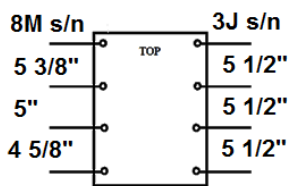

## CHROME SPORT

Back Hole Spacing

Seat Hole Spacing

\* 8M s/n 10/2009 & before.  
\*\* 3J s/n 11/2009 & after.

- |   |   |
|---|---|
| <ul style="list-style-type: none"> <li>1. Hand Grip- WB 8036</li> <li>2. Back Upholstery 8M s/n 16" *- STDS8M4606<br/>Back Upholstery 8M s/n 18" *- STDS8M4608<br/>Back Upholstery 8M s/n 20" *- STDS8M4602<br/>Back Upholstery 3J s/n 16" **- STDS3J4606<br/>Back Upholstery 3J s/n 18" **- STDS3J4608<br/>Back Upholstery 3J s/n 20" **- STDS3J4602</li> <li>3. Seat Upholstery 8M s/n 16"- STDS8M4616<br/>Seat Upholstery 8M s/n 18"- STDS8M4618<br/>Seat Upholstery 8M s/n 20"- STDS8M4620<br/>Seat Upholstery 3J s/n 16"- STDS3J4616<br/>Seat Upholstery 3J s/n 18"- STDS3J4618<br/>Seat Upholstery 3J s/n 20"- STDS3J4620</li> <li>4. Wheel Lock Tip- STDS8M4603</li> <li>5. Rear Wheel- STDS3J2424</li> <li>6. Hand Rim- STDS3J2400</li> <li>7. Hand Rim Hardware (9 ea)- STDS004609-9</li> <li>8. Rear Wheel Bearing- STDS3J2413</li> <li>9. Rear Axle Detachable Arms- STDS3J2425<br/>Rear Axle Fixed Arm- STDS3J4625</li> <li>10. Hub Cap- STDS3J2421</li> <li>11. Wheel Lock Det. Arms Left- STDS8M482L<br/>Wheel Lock Det. Arms Right- STDS8M482R<br/>Wheel Lock Fixed Arms Left- STDS8M481L<br/>Wheel Lock Fixed Arms Right- STDS8M481R</li> <li>12. Hanger Pins (4 ea)- STDS4S1069</li> <li>13. Caster- STDS4S2432</li> <li>14. Fork- STDS8M4633</li> </ul> | <ul style="list-style-type: none"> <li>15. Footrest (pr)- STDSF-TF<br/>Elevating Leg Rest (pr)- LK3JELR</li> <li>16. Side Frame Det. Arms Left- STDS8M48L1<br/>Side Frame Det. Arms Right- STDS8M48R1<br/>Side Frame Fixed Arms Left- STDS8M48L2<br/>Side Frame Fixed Arms Right- STDS8M48R2</li> <li>17. Cross Brace 3J **- STDS3J46X6<br/>Cross Brace 3J **- STDS3J46X8<br/>Cross Brace 3J **- STDS3J46X2</li> <li>18. Caster Bearing- STDS1011HD</li> <li>19. Caster Axle- STDS8M4631</li> <li>20. Fork Stem Bearing- STDS8M4601</li> <li>21. Dust Cap- STDS8M4651</li> <li>22. Arm Release Button- STDS3J4503</li> <li>23. Back Uphol. Hardware (8 ea)- STDS2015<br/>Seat Uphol. Hardware (8 ea)- STDS3J4510</li> <li>24. Desk Arm Pad- STDS8M48DL<br/>Full Arm Pad- STDS8M48FL</li> <li>25. Slide Tube &amp; Bushing- STDS3J4601</li> <li>26. Seat Rail Guide Det. Arms- STDS1070<br/>Seat Rail Guide Fixed Arms Front- STDS004602<br/>Seat Rail Guide Fixed Arms Rear- STDS1070</li> <li>27. Desk Arm Assembly Left- STDS8M48DL<br/>Desk Arm Assembly Right- STDS8M48RL<br/>Full Arm Assembly Left- STDS8M48FL<br/>Full Arm Assembly Right- STDS8M48FR<br/>Adjustable Height Arms (pr)- CSADFA</li> </ul> |
|---|---|