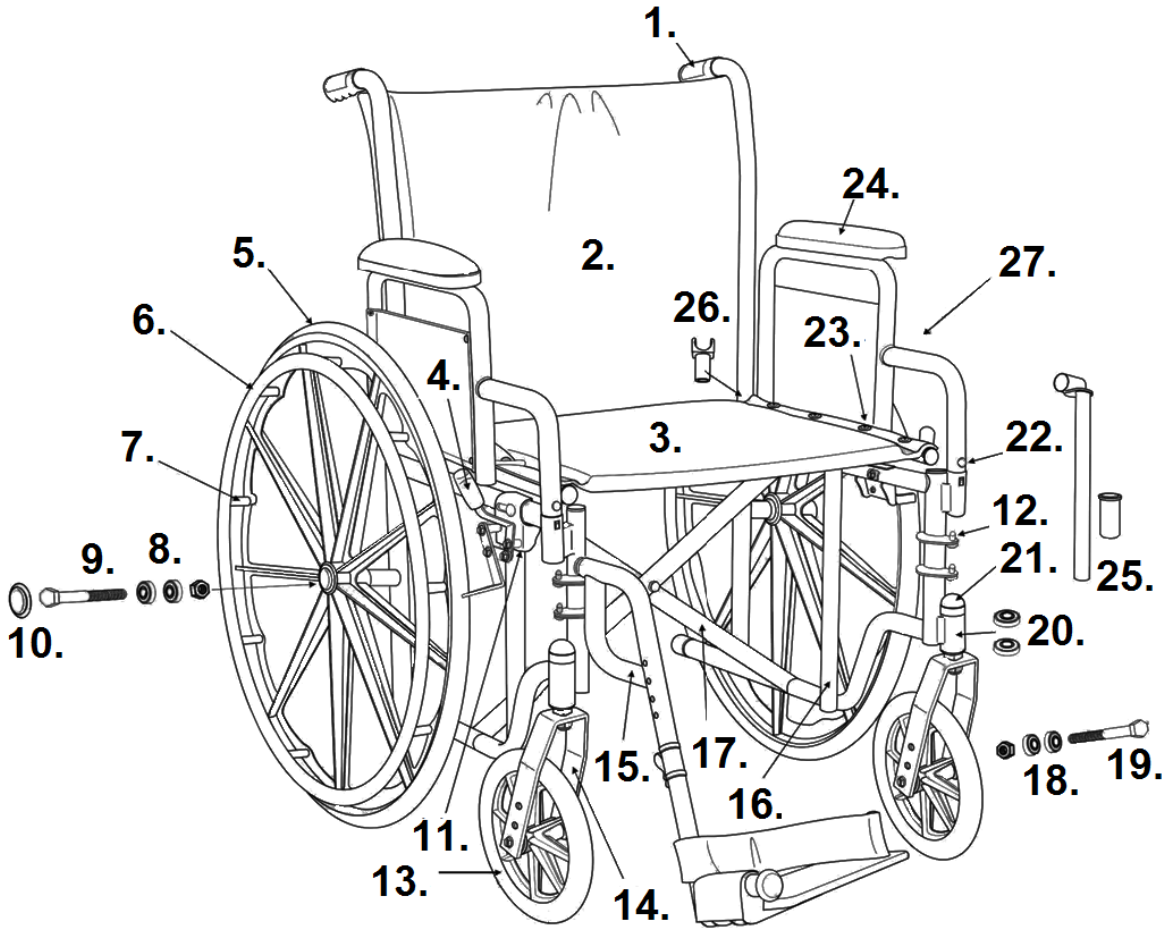

## CHROME SPORT

Back Hole Spacing

Seat Hole Spacing

\* 8M s/n 10/2009 & before.  
\*\* 3J s/n 11/2009 & after.

- |   |   |
|---|---|
| <ul style="list-style-type: none"> <li>1. Hand Grip- WB 8036</li> <li>2. Back Upholstery 8M s/n 16" *- STDS8M4606<br/>Back Upholstery 8M s/n 18" *- STDS8M4608<br/>Back Upholstery 8M s/n 20" *- STDS8M4602<br/>Back Upholstery 3J s/n 16" **- STDS3J4606<br/>Back Upholstery 3J s/n 18" **- STDS3J4608<br/>Back Upholstery 3J s/n 20" **- STDS3J4602</li> <li>3. Seat Upholstery 8M s/n 16"- STDS8M4616<br/>Seat Upholstery 8M s/n 18"- STDS8M4618<br/>Seat Upholstery 8M s/n 20"- STDS8M4620<br/>Seat Upholstery 3J s/n 16"- STDS3J4616<br/>Seat Upholstery 3J s/n 18"- STDS3J4618<br/>Seat Upholstery 3J s/n 20"- STDS3J4620</li> <li>4. Wheel Lock Tip- STDS8M4603</li> <li>5. Rear Wheel- STDS3J2424</li> <li>6. Hand Rim- STDS3J2400</li> <li>7. Hand Rim Hardware (9 ea)- STDS004609-9</li> <li>8. Rear Wheel Bearing- STDS3J2413</li> <li>9. Rear Axle Detachable Arms- STDS3J2425<br/>Rear Axle Fixed Arm- STDS3J4625</li> <li>10. Hub Cap- STDS3J2421</li> <li>11. Wheel Lock Det. Arms Left- STDS8M482L<br/>Wheel Lock Det. Arms Right- STDS8M482R<br/>Wheel Lock Fixed Arms Left- STDS8M481L<br/>Wheel Lock Fixed Arms Right- STDS8M481R</li> <li>12. Hanger Pins (4 ea)- STDS4S1069</li> <li>13. Caster- STDS4S2432</li> <li>14. Fork- STDS8M4633</li> </ul> | <ul style="list-style-type: none"> <li>15. Footrest (pr)- STDSF-TF<br/>Elevating Leg Rest (pr)- LK3JELR</li> <li>16. Side Frame Det. Arms Left- STDS8M48L1<br/>Side Frame Det. Arms Right- STDS8M48R1<br/>Side Frame Fixed Arms Left- STDS8M48L2<br/>Side Frame Fixed Arms Right- STDS8M48R2</li> <li>17. Cross Brace 3J **- STDS3J46X6<br/>Cross Brace 3J **- STDS3J46X8<br/>Cross Brace 3J **- STDS3J46X2</li> <li>18. Caster Bearing- STDS1011HD</li> <li>19. Caster Axle- STDS8M4631</li> <li>20. Fork Stem Bearing- STDS8M4601</li> <li>21. Dust Cap- STDS8M4651</li> <li>22. Arm Release Button- STDS3J4503</li> <li>23. Back Uphol. Hardware (8 ea)- STDS2015<br/>Seat Uphol. Hardware (8 ea)- STDS3J4510</li> <li>24. Desk Arm Pad- STDS8M48DL<br/>Full Arm Pad- STDS8M48FL</li> <li>25. Slide Tube &amp; Bushing- STDS3J4601</li> <li>26. Seat Rail Guide Det. Arms- STDS1070<br/>Seat Rail Guide Fixed Arms Front- STDS004602<br/>Seat Rail Guide Fixed Arms Rear- STDS1070</li> <li>27. Desk Arm Assembly Left- STDS8M48DL<br/>Desk Arm Assembly Right- STDS8M48RL<br/>Full Arm Assembly Left- STDS8M48FL<br/>Full Arm Assembly Right- STDS8M48FR<br/>Adjustable Height Arms (pr)- CSADFA</li> </ul> |
|---|---|