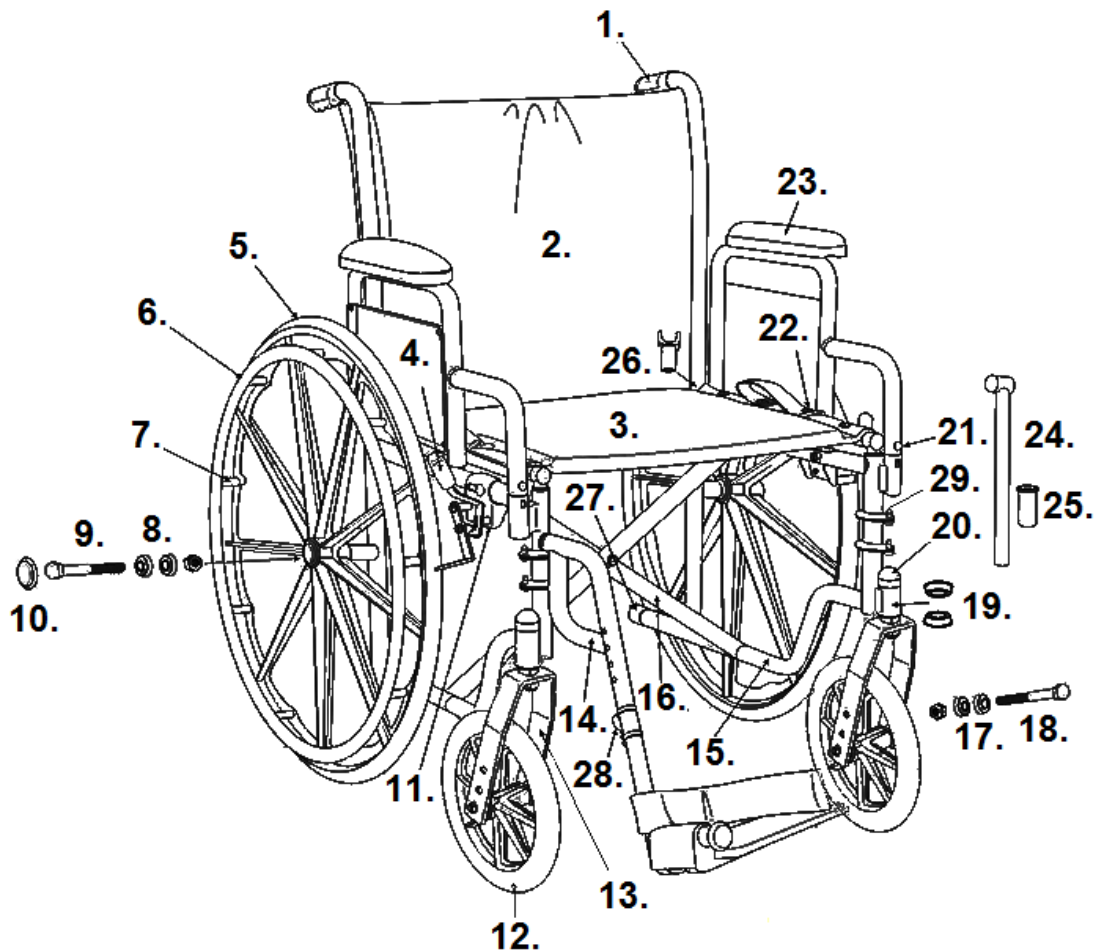

SILVER SPORT VI

- | | |
|---|--|
| 1. Handgrip- WB 8036 | 16. Cross Frame 18"- STDS3J45X8
Cross Frame 20"- STDS3J46X2 |
| 2. Back Upholstery 18"- STDS3J4608
Back Upholstery 20"- STDS3J4602 | 17. Caster Bearing (11mm)- STDS1011HD |
| 3. Seat Upholstery 18"- STDS3J4618
Seat Upholstery 20"- STDS3J4620 | 18. Caster Axle- STDS8M4631 |
| 4. Wheel Lock Tip- STDS8M4603 | 19. Fork Stem Bearing (12.5mm)- STDS8M4601 |
| 5. Rear Wheel- STDS3J2424 | 20. Fork Stem Cap- STDS8M4651 |
| 6. Hand Rim- STDS3J2400 | 21. Arm Release Button- STDS3J4503 |
| 7. Hand Rim Hardware (9 ea)- STDS004609-9 | 22. Uphol. Hardware Back/Seat (8 ea)- STDS2015 |
| 8. Rear Wheel Bearing (11mm)- STDS3J2413 | 23. Desk Arm Pad- STDS3J4503
Full Arm Pad- STDS3J4503 |
| 9. Rear Axle- STDS3J4626 | 24. Slide Tube & Bushing- STDS3J4601 |
| 10. Hub Cap- STDS3J2421 | 25. Bushing- STDS002601 |
| 11. Wheel Lock Left- STDS8M462L
Wheel Lock Right- STDS8M462R | 26. Seat Rail Guide- STDS1070 |
| 12. Caster- STDS4S2432 | 27. Tipping Sleeve- STDS3J2422 |
| 13. Fork- STDS8M4633 | 28. Footrest Adj. Lever- STDS3J4502 |
| 14. Footrest- STDS3J24SF
Elevating Leg Rest- LK3JELR | 29. Hanger Pins (4 ea)- STDS4S1069 |
| 15. Side Frame Left- STDS3J46L1
Side Frame Right- STDS3J46R1 | |