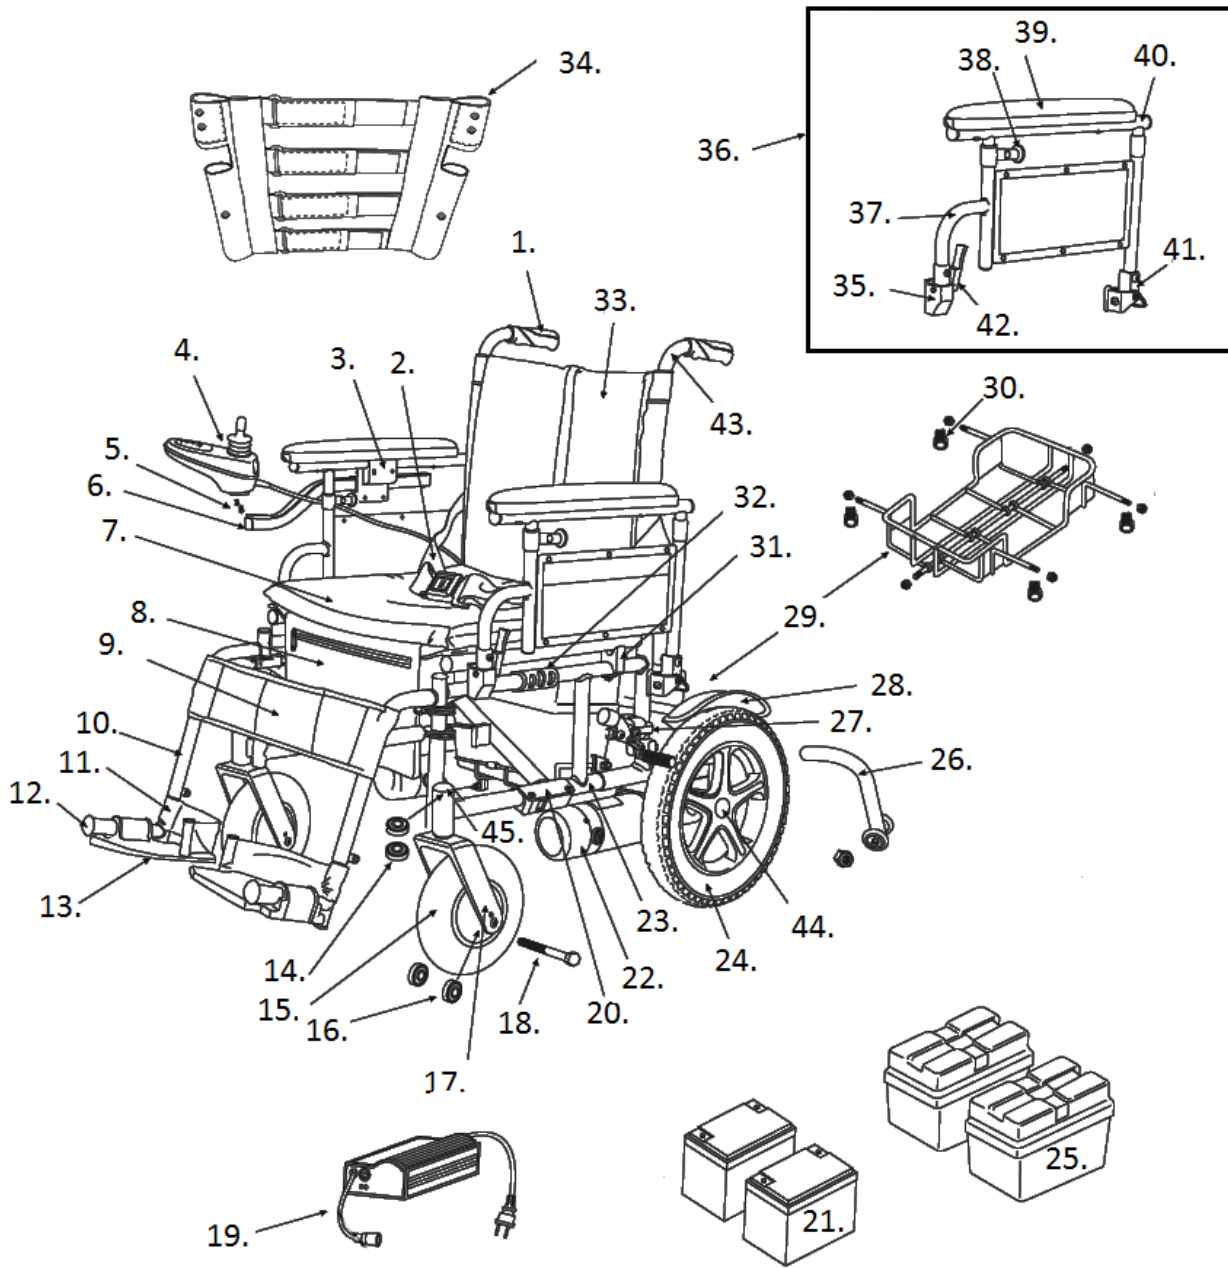

CIRRUS PLUS EC

- 1. Handgrip- STDS871
- 2. Seat Belt- STDS850
- 3. Arm Clamp*- CPN6205
* Clamp to clamp button head-screw size: M6X1.00X6mm-
- 4. Joystick- CP6200PN
Joystick Tip- CP6200T
Joystick Boot- CP6200PN-BOOT
Joystick Over Lay- NVSI-OVERLAY
- 5. Joystick Screws- SI69001
- 6. Joystick Arm- CP6205P
- 7. Seat Upholstery 16"- CP8002-16
Seat Upholstery 18"- CP8002-18
Seat Upholstery 20"- CP8002-20
Seat Upholstery 22"- CP8002-22
Seat Upholstery 24"- CP8002-24
Seat Cushion 16"- CP8001-16
Seat Cushion 18"- CP8001-18
Seat Cushion 20"- CP8001-20
Seat Cushion 22"- CP8001-22
Seat Cushion 24"- CP8001-24
- 8. Seat Bag- CPN8010
- 9. Calf Strap 16"- CP6039 [1]
Calf Strap 18"- CP8039
Calf Strap 20"- CP2039 [1]
Calf Strap 22"- CP2239
Calf Strap 24"- CP2489
- 10. Footrest Left- CPNSFL
Footrest Right- CPNSFR
Footrest Pair- CPNSF
Elevating Leg Rest Pair- CPELR
- 11. Heel Loop (ea) [2]
Heel Loop (pr)- STDS831
- 12. Bumper- STDS1026
- 13. Foot Plate Left [2]
Foot Plate Right [2]
- 14. Fork Stem Bearing (ea)- STDS1060
- 15. Caster- CP8040
- 16. Axle Bearing (ea)- STDS1011
- 17. Fork- CP1204
- 18. Caster Axle- CP1204-A
- 19. Charger- CPC [3]
Fuse for CPC charger- CPCFUSE
- 20. Cross Frame 16"- CP8020-16 [1]
Cross Frame 18"- CP8020-18
Cross Frame 20"- CP8020-20
Cross Frame 22" [2]
Cross Frame 24"- CP8020-24
- 21. Battery (ea) (2 needed)- LRA402208
- 22. Motor Assembly Left- CP8050L
Motor Assembly Right- CP8050R
Motor Brush (ea)- CP5201
Motor Brush Cap (ea)- CP5202
- 23. Side Frame Left- CPN8017L
Side Frame Right- CPN8017R
- 24. Rear Wheel- CP8012
- 25. Battery Case 1 Plug- CP5211-1
Battery Case 2 Plug- CP5211-2
Battery Case Set - CP5115
Battery Case Set & Batteries- CPLUSBATT
Battery Case & 50ah Batteries- CPLUSBATT-50
Battery Strap- VENT-09
- 26. Anti-Tipper (ea)- CP8025
- 27. Brake Left- CP8035L
Brake Right- CP8035R
- 28. Fender Left [2]
Fender Right [2]
- 29. Folding Basket w/o Clips 16"- CP8015-16
Folding Basket w/o Clips 18"- CP8015-18
Folding Basket w/o Clips 20"- CP8015-20
Folding Basket w/o Clips 22"- CP8015-22
Folding Basket w/o Clips 24"- CP8015-24
- 30. Basket Clip Rear- CP5005C
Basket Clip Front- CP5005CF
- 31. Seat Saddle- CPN8005
- 32. Cross Frame Link 16"- CP8019-16
Cross Frame Link 18"- CP8019-18 [1]
Cross Frame Link 20"- CP8019-20
Cross Frame Link 22" [2]
Cross Frame Link 24"- CP8019-24
- 33. Back Upholstery 16"- CP8006-16
Back Upholstery 18"- CP8006-18
Back Upholstery 20"- CP8006-20
Back Upholstery 22"- CP8006-22
Back Upholstery 24"- CP8006-24
- 34. Tension Back 16"- CP8005-16
Tension Back 18"- CP8005-18
Tension Back 20"- CP8005-20
Tension Back 22" [2]
Tension Back 24"- CP8005-24
- 35. Front Seat Saddle/Arm Receiver Lt.- CPN8008L
Front Seat Saddle/Arm Receiver Rt.- CPN8008R
- 36. Armrest Assembly Left- CPN800L
Armrest Assembly Right- CPN800R
- 37. Lower Arm Frame- CPN8014
- 38. Adjustment Lock- CPN8009
- 39. Full Arm Pad- STDSFLNB
- 40. Upper Arm Frame- CPN8004
- 41. Pivot Bracket- CPN8006
- 42. Release Lever- CPN8007
- 43. Back Cane- CPN8017
Back Cane Adjustment Knob- STDS895
- 44. Hub Cap- CPN8021 [1]
- 45. Dust Cap- STDS1051