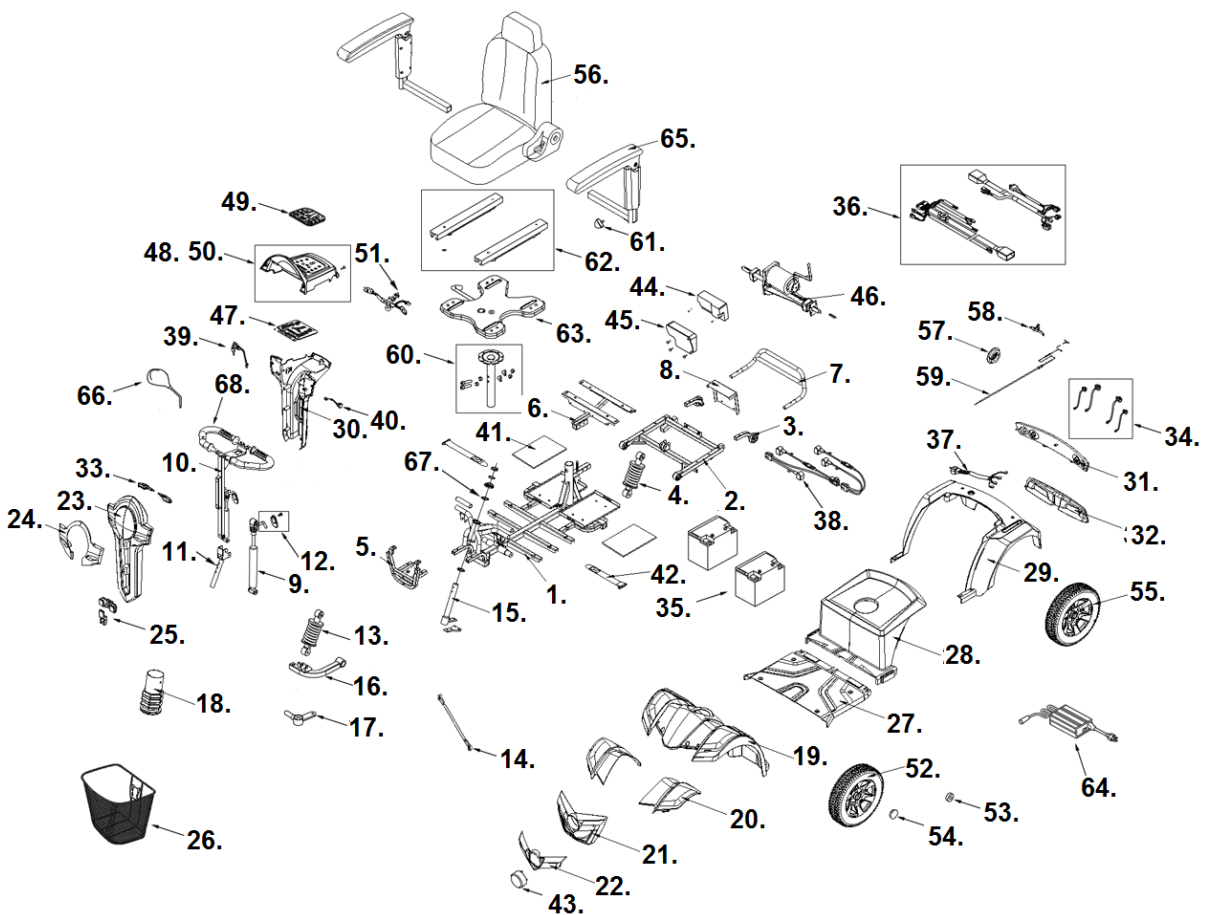

PANTHER

- | | |
|--|--|
| 1. Front Frame- C01-077-00101 | 39. Key Switch- C18-001-01501
Key- C37-001-02300 |
| 2. Rear Frame- C01-077-00200 | 40. Charger Socket- C12-051-00200 |
| 3. Anti-Tipper Wheel- C28-032-00100 | 41. Battery Pad- C25-005-00100 |
| 4. Rear Shock- C04-040-00100 | 42. Battery Strap- C31-029-00101 |
| 5. Front Bumper- C01-077-00400 | 43. Head Light- C13-077-00100 |
| 6. Rear Shroud Bracket- C01-077-00500 | 44. Controller- C10-077-00200 |
| 7. Rear Bumper- C01-077-00600 | 45. Controller Cover- C26-051-00501 |
| 8. Controller Bracket- C10-077-00100 | 46. Motor, Brake, Transaxle Assy.- C09-077-00100
Transaxle Only- C09-076-01200
Motor Key Way- 29002W7011
Motor Only- C09-077-00300
Motor Brush Set (4 ea)- C09-029-07900
Motor Brush Covers (4 ea)- C09-029-04500
Electro Magnetic Brake- C09-076-00700
Free Wheel Lever- C09-077-00401 |
| 9. Tilt Piston- C02-029-00200 | 47. Control Panel PC Board- C10-051-00507 |
| 10. Upper Tiller- C02-077-00200 | 48. Upper Tiller Cover- C08-077-00865 |
| 11. Lower Tiller- C02-036-00400 | 49. Overlay- C10-051-00601 |
| 12. Tiller Release Handle- PANTHER-01 | 50. Battery Indicator- C27-077-00100 |
| 13. Front Shock- C03-002-00300 | 51. Throttle- S12-051-00100 |
| 14. Tie Rod- PANTHER-02 | 52. Front Wheel Assembly- S05-051-00400
Tire- C06-051-00100
Inner Tube- C06-051-00201
Front Axle Bolt- S350112AN |
| 15. Steering Fork- PANTHER-03 | 53. Front Wheel Bearing- STDS2A5303 |
| 16. Control Arm Left- C03-077-00201
Control Arm Right- C03-077-00301 | 54. Hub Cap- No Longer Available. |
| 17. Steering Knuckle- C03-001-00107 | 55. Rear Wheel Assembly Left- S06-051-00600
Rear Wheel Assembly Right- S05-051-00500
Tire- C06-051-00100
Inner Tube- C06-051-00201
Rear Axle Bolt- S350112AN |
| 18. Tiller Boot- C25-045-00100 | 56. 20" Seat Assy. Arms & Seat Belt- S07-062-00100
22" Seat Assy. Arms & Seat Belt- S07-062-00200
Headrest Only- C07-062-00400 |
| 19. Front Shroud- C08-077-00100 | 57. Brake- PANTHER-08 |
| 20. Front Shroud Decoration Red- PANTHER-04
Front Shroud Decoration Blue- PANTHER-05 | 58. Brake Lever- PANTHER-09
Conversion Kit Lt To Rt Hand- S35-077-00100 |
| 21. Front Bumper- C08-077-00400 | 59. Brake Cable Assembly- PANTHER-10 |
| 22. Front Bumper Decoration Red- C08-077-00518
Front Bumper Decoration Blue- C08-077-00551 | 60. Seat Post Assembly- PANTHER-11 |
| 23. Front Tiller Cover Red- C08-077-00618
Front Tiller Cover Blue- C08-077-00651 | 61. Adjustment Knob- S31052 |
| 24. Front Tiller Decoration- C08-077-00700 | 62. Seat Slider Set- C07-016-00600 |
| 25. Basket Mounting Bracket- BC35051 | 63. Seat Plate- C07-062-00202 |
| 29. Basket- C23-051-00200
Substitute- S35003-PL | 64. Charger- LRA402210 |
| 27. Floor Shroud- C08-077-01000 | 65. Arm Pad Only- C07-061-01900
Arm Rest Assembly Left- C07-061-01700
Arm Rest Assembly Right- C07-061-01800 |
| 28. Battery Shroud- C08-077-01100 | 66. Right Mirror- VENT-53
Left Mirror- VENT-54 |
| 29. Rear Shroud Red- C08-077-01218
Rear Shroud Blue- C08-077-01251 | 67. Steering Bearing Assembly- S02-001-00601 |
| 30. Rear Tiller Shroud- C08-077-00900 | 68. Handlebar (left/right)- C02-062-00101 |
| 31. Light Shroud Decoration- C08-077-01400 | |
| 32. Light Shroud- C08-077-01300 | |
| 33. Front Right Turn Signal Light- C15-062-00401
Front Left Turn Signal Light- C15-062-00801 | |
| 34. Rear Right Turn Signal Light- C14-062-00600
Rear Left Turn Signal Light- C14-062-01000
Rear Right Stop Signal Light- C14-077-00100
Rear Left Stop Signal Light- C14-077-00200 | |
| 35. Battery 50 Ah (2 needed)- LRB402308
Battery 75 Ah (2 needed)- LRC402407 | |
| 36. Wire Harness Assembly- C18-077-00100 | |
| 37. Rear Light Harness- C18-062-00400 | |
| 38. Negative Battery Harness- C17-029-00403
Positive Battery Harness- C17-029-00303
Battery Harness 125A Fuse- 6AYK5 | |