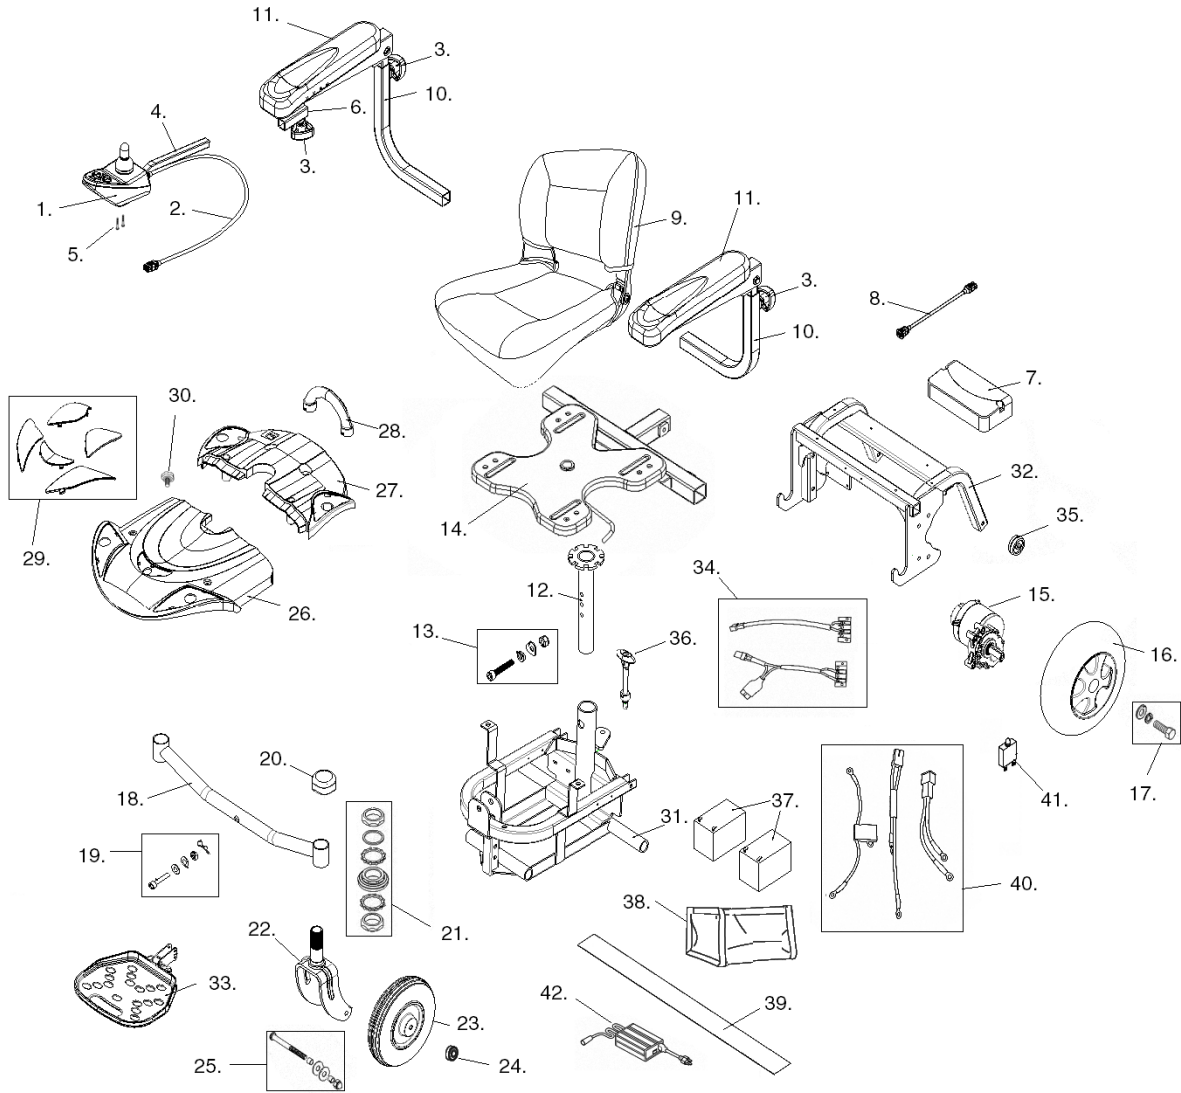

TITAN LTE

- | | |
|---|--|
| 1. Joystick- LINX-JOYSTICK
Joystick Tip Linx- DC GPL55470 | 19. Articulating Bar Mtg Hdwr- TITANLTE-13 |
| 2. Joystick Cable- GLM-BUS100-A | 20. Dust Cover- C26-084-00100 |
| 3. Locking Knob- LDM400001-07 | 21. Fork Stem Bearing Assembly- DST-010 |
| 4. Joystick Arm- LDM400001-04 | 22. Fork - C03-017-00800 |
| 5. Joystick Mtg Screw & Washer- LDM400001-01 | 23. Caster- C05-085-00100 |
| 6. Joystick Arm Mtg Bracket- LDM400001-05 | 24. Caster Bearing- SEC9031-B |
| 7. Controller- DLX-PM40-A-LTE | 25. Caster Axle- TITANLTE-03 |
| 8. Controller to Shroud Cable- GLM-EXT064-A
Controller Cable Clamp- C10-085-00500 | 26. Front Shroud- C08-085-00100 |
| 9. Seat Assembly w/o Arms- DST-013 | 27. Rear Shroud- C08-085-00500 |
| 10. Armrest Assembly Left- LDR410011L
Armrest Assembly Right- LDR410011R | 28. Handle- TITANLTE-16 |
| 11. Arm Pad- LDR410110 | 29. Red Decorations Set- TITANLTE-07
Blue Decorations Set- TITANLTE-08 |
| 12. Seat Post *- C07-069-00201 | 30. Shroud Knob- VENT-86 |
| 13. Seat Post Bolt- TITANLTE-11 | 31. Front Frame- C01-085-00100 |
| 14. Seat Plate- C07-072-01001 | 32. Rear Frame- C01-085-00200 |
| 15. Motor, Gearbox, Brake Left- C09-085-00200
Motor, Gearbox, Brake Right- C09-085-00100
Brake Only Left- C09-085-00700
Brake Only Right- C09-085-00800
Motor Key Way- C88-085-00100 | 33. Footrest & Mount- TITANLTE-09 |
| 16. Rear Wheel- S31132B-HD | 34. Contact Block Assy & Hrwr- TITANLTE-14 |
| 17. Rear Wheel Mtg Bolt & Washers- TITANLTE-04 | 35. Anti-Tipper Assembly- TITANLTE-06 |
| 18. Articulating Bar- TITANLTE-01 | 36. Frame Lock Bolt Assembly- TITANLTE-05 |
| | 37. Battery 12V 20Ah (2 needed)- LRM412123 |
| | 38. Battery Bag- C17-085-00100 |
| | 39. Battery Strap- C31-005-00400 |
| | 40. Wire Harness- TITANLTE-12 |
| | 41. Circuit Breaker 20 Amp- LRM302107 |
| | 42. Charger (2 amp)- LRM302111 |

*** When current stock is gone the part will no longer be chrome plated. It will be black.**