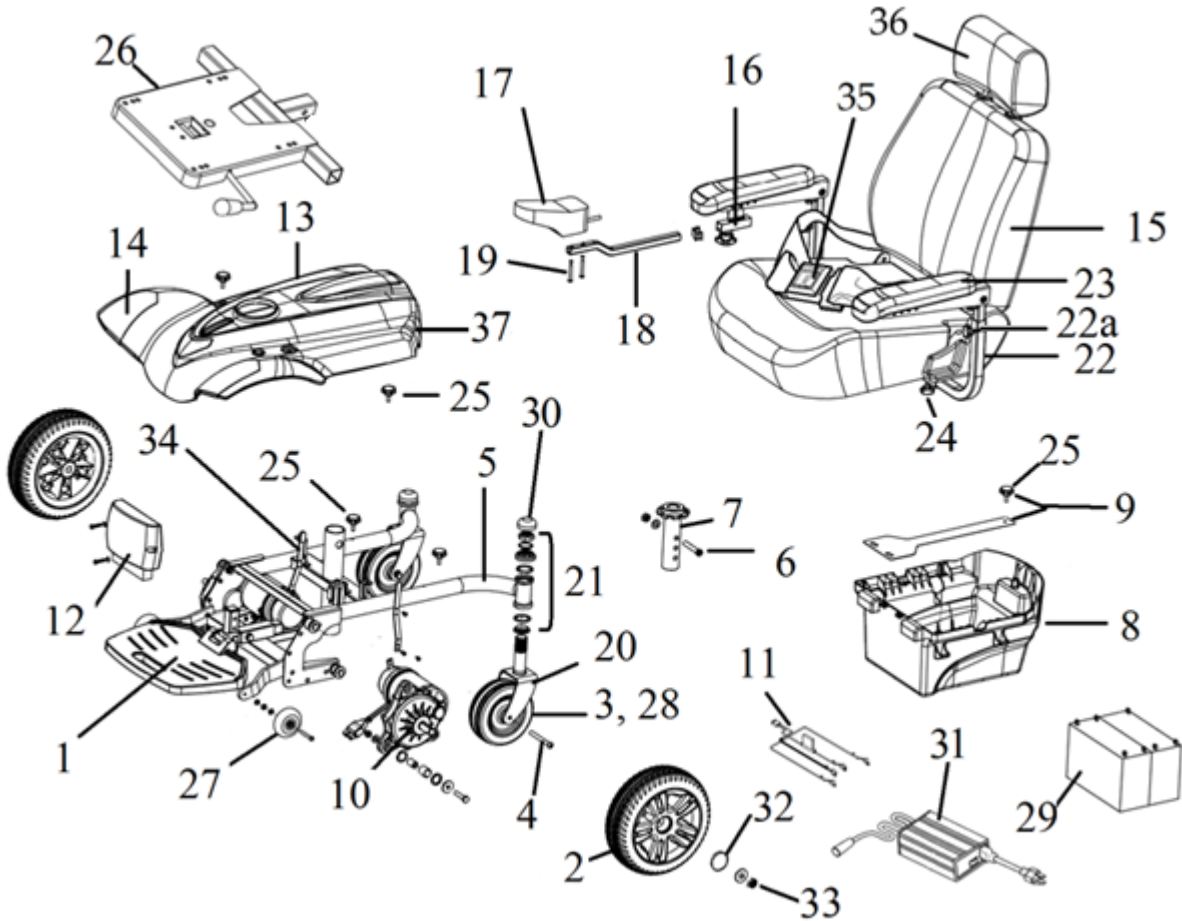

TITAN

- | | |
|---|--|
| 1. Footplate & Attaching Bracket- TITAN-01
Footrest Depth Adj. Bolt- TITAN-14 | 18. Joystick Arm- LDM400001-04 |
| 2. Drive Wheel Assembly- TITAN-11 | 19. Joystick Mount Screws (pr)- LDM400001-01 |
| 3. Caster Assembly- TITAN-03 | 20. Caster Fork- LDM400013 |
| 4. Caster Axle- TITAN-04 | 21. Fork Stem Bearing- LRB402348 |
| 5. Frame- TITAN-05 | 22. Armrest Assembly Left- LDR410011L
Armrest Assembly Right- LDR410011R |
| 6. Seat Post Bolt- TITAN-06 | 22a. Armrest Height Knob- LDR410011-12 |
| 7. Seat Post (1L Serial #)- TITAN-38
Seat Post (VW or 2W Serial #)- TITAN-39 | 23. Arm Pad- LDR410110
Arm Pad Screws (pr)- LDR420018 |
| 8. Battery Tray Assembly- TITAN-07 | 24. Armrest Locking Knob-
1L Serial #- LDR410011-11
VW or 2W Serial #- S31052 |
| 9. Battery Hold Down Strap- TITAN-08 | 25. Battery Tray/Shroud Knob-
1L Serial #- LDR410115-03
VW Serial #- VENT-86 |
| 10. Motor & Gear Box Left- TITAN-10
Motor & Gear Box Right- TITAN-09
Axle Key- TITAN-40 | 26. Seat Plate (1L Serial #)- LRC402414
Seat Plate (VW or 2W Serial #)- C07-072-01001 |
| 11. Battery Harness- TITAN-12
Circuit Breaker- LRA402307 | 27. Anti-Tipper Wheel (ea)-
1L Serial #- LDR420009-01
VW or 2W Serial #- TITAN-41 |
| 12. Controller Shark- TITAN-13
Control/Shroud Cable Shark- LPW182001-03
Controller Linx- DLX-PM40-A-TITAN | 28. Caster Bearing- STDS1011 |
| 13. Shroud- TITAN-16 | 29. Battery (ea) (2 needed)- LRA402208 |
| 14. Decoration Set Red- TITAN-17
Decoration Set Blue- TITAN-18 | 30. Dust Cap- LDR4110 |
| 15. Captain's Seat Assembly-
16"X16"X18"- TITAN-29
16"X18"X18"- TITAN-30
18"X16"X18"- TITAN-31
18"X18"X16.5"- TITAN-19
18"X18"X18"- TITAN-20
20"X18"X18"- TITAN-21
20"X20"X18"- TITAN-32
22"X20"X19.5"- TITAN-33
Pan Seat 18"- ST501-181818 | 31. Charger 3 amp- LRA402209 |
| 16. Joystick Bracket Knob- LDM400001-07
Joystick Bracket - TITAN-24
Joystick Bracket Sub.- LDM400001-05 | 32. Hub Cap- LRM412202-HC |
| 17. Joystick Shark- LPW182001
Joystick Overlay Shark- DK-REMD01
Joystick/Shroud Cable Shark- LPW182001-02
Joystick Tip Shark- DC GJS0090
Joystick Boot Shark- DC GJS0091
Joystick Linx- LINX-JOYSTICK *
Joystick/Control Cable Linx- GLM-BUS150-A
Joystick Tip Linx- DC GPL55470 | 33. Drive Wheel Nut & Washer- TITAN-28 |
| | 34. Clutch Handle Assembly- TITAN-26
Clutch Handle Tip- TITAN-27 |
| | 35. Seat Belt- STDS855-PW |
| | 36. Headrest- ST-HEADREST |
| | 37. Rear Reflectors (pr)- TITAN-37 |
| | Not Shown-
ELR Adapter- AE2500
ELR- LK3JELR |