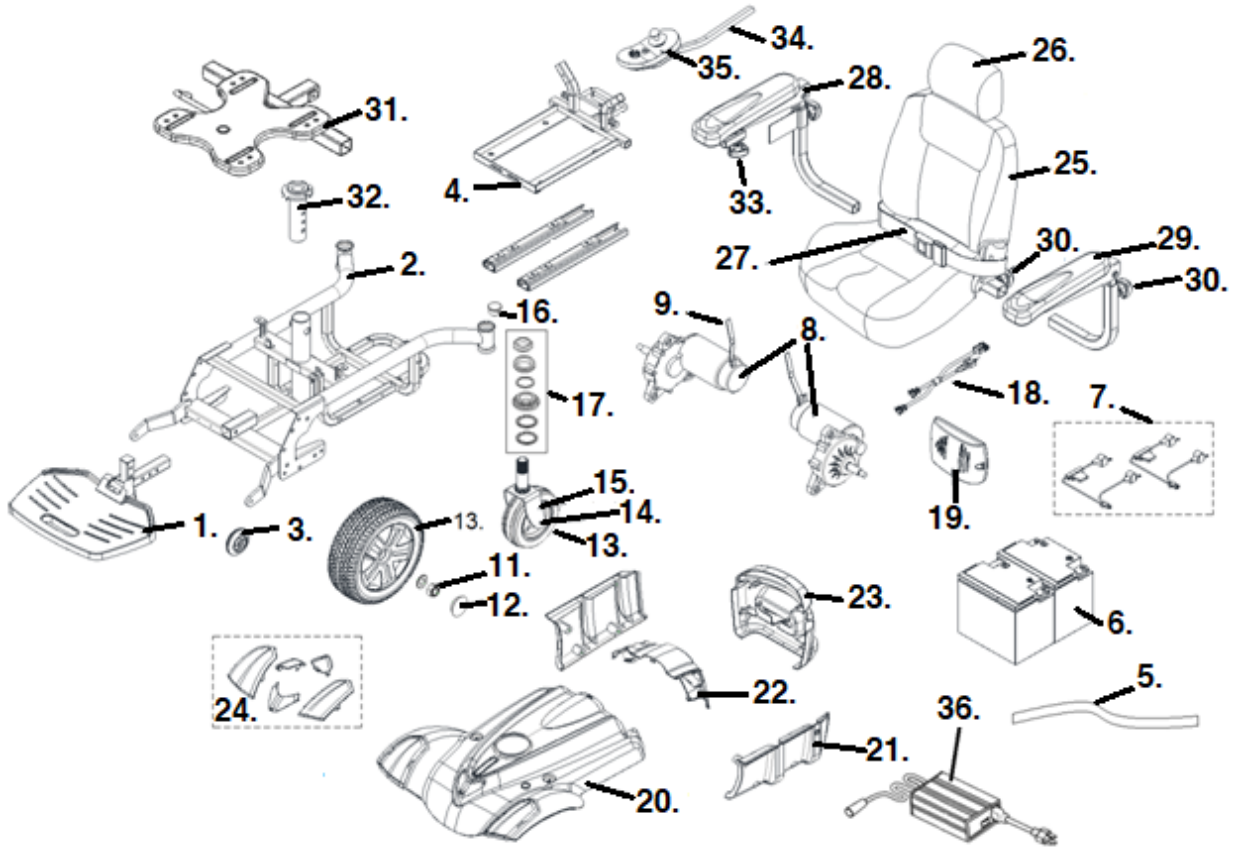

## TITAN (Slide out battery tray after serial #(21)2W1808202659)

- |  |   |
|--|---|
| 1. Footplate & Attaching Bolt- TITAN-01<br>Footplate Depth Adj. Bolt- TITAN-14                   | 25. Captain's Seat Assembly-<br>16X16X18- TITAN-29<br>16X18X18- TITAN-30<br>18X16X18- TITAN-31<br>18X18X16.5- TITAN-19<br>18X18X18- TITAN-20<br>20X18X18- TITAN-21<br>20X20X18- TITAN-32<br>22X20X19.5- TITAN-33<br>Pan Seat-<br>18"- ST501-181818<br>20"- ST502-202020 |
| 2. Frame- C01-097-00100  | 26. Headrest- ST-HEADREST   |
| 3. Anti-Tipper Wheel- TITAN-41   | 27. Seat Belt- STDS855-PW   |
| 4. Battery Tray Bracket & Hdw.- TITAN-43   | 28. Armrest Assembly Left- LDR410011L<br>Armrest Assembly Right- LDR410011R   |
| 5. Battery Strap (ea)- C31-005-00400   | 29. Arm Pad- LDR410110  |
| 6. Battery (ea)(2 needed)- LRA402208   | 30. Armrest Height & Width Knob- S31052   |
| 7. Battery Wire Harness- TITAN-12<br>Circuit Breaker- LRA402307                                  | 31. Seat Plate- C07-072-01001<br>Seat Plate Accessory Knob- S31052  |
| 8. Motor & Gear Box Left- TITAN-10<br>Motor & Gear Box Right- TITAN-09<br>Axle Key Way- TITAN-40 | 32. Seat Post- TITAN-39 [1]<br>Seat Post Bolt- TITAN-06   |
| 9. Crutch Handle Assembly- TITAN-26<br>Crutch Handle Tip- TITAN-27                               | 33. Joystick Bracket- TITAN-24<br>Joystick Bracket Knob- S31052   |
| 10. Drive Wheel Complete- TITAN-11   | 34. Joystick Knob- LDM400001-04<br>Joystick Mounting Screws (pr)- LDM400001-01  |
| 11. Drive Wheel Nut & Washer- TITAN-28   | 35. Joystick- LINX-JOYSTICK<br>Joystick/Controller Cable- GLM-BUS150-A<br>Joystick Tip- DC GPL55470   |
| 12. Hub Cap- LRM412202-HC  | 36. Charger- LRA402209  |
| 13. Caster- TITAN-03<br>Caster Bearing- STDS1011   |   |
| 14. Caster Axle- TITAN-04  |   |
| 15. Fork- LDM400013  |   |
| 16. Dust Cap- LDR4110  |   |
| 17. Fork Bearing Set- LRB402348  |   |
| 18. Main Wire Harness- C18-097-00100   |   |
| 19. Controller- DLX-PM40-A-TITAN   |   |
| 20. Front Shroud- C08-097-00100  |   |
| 21. Side Shroud Left- C08-097-00700<br>Side Shroud Right- C08-097-00600                          |   |
| 22. Rear Shroud Cover- C08-097-00200   |   |
| 23. Rear Bumper- C08-097-00500   |   |
| 24. Decoration Set Blue- TITAN-18N<br>Decoration Set Red- TITAN-17N                              |   |