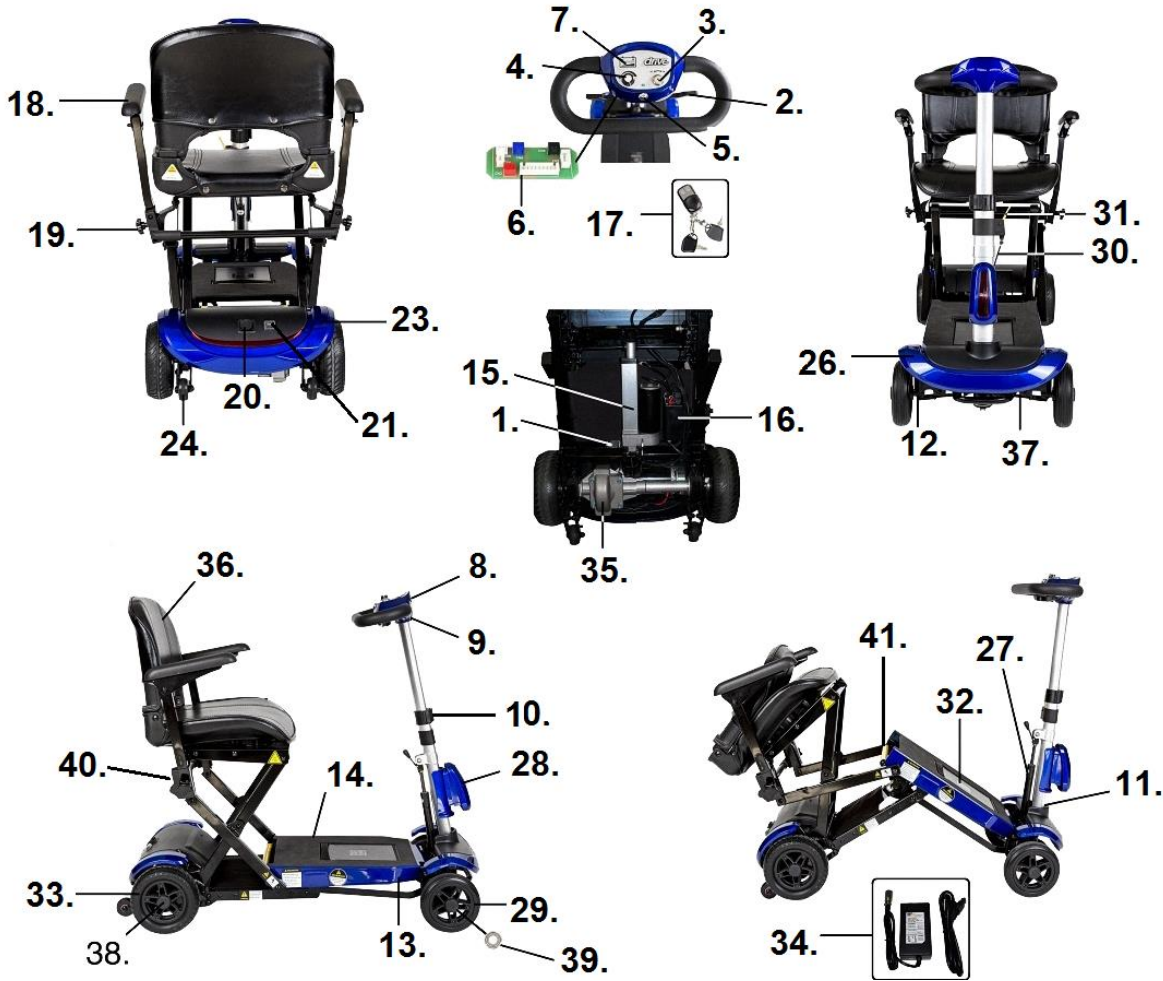

ZOOME AUTO-FLEX

- 1. Controller- FLEX-29
 - 2. Throttle Pot- FLEX-AUTO-01
Throttle Pot Assembly- FLEX-AUTO-02
Throttle Lever- FLEX-AUTO-03
 - 3. On-Off Switch- FLEX-AUTO-05
 - 4. Speed Pot- FLEX-AUTO-06
 - 5. Horn Button- FLEX-AUTO-07
Horn- FLEX-AUTO-04
 - 6. Junction Board- FLEX-AUTO-08
 - 7. Battery Gauge- FLEX-AUTO-09
 - 8. Upper Console Blue- FLEX-AUTO-10
Upper Console Red- FLEX-AUTO-10R
 - 9. Lower Console Blue- FLEX-AUTO-11
Lower Console - FLEX-AUTO-11R
 - 10. Quick Release Clamp- FLEX-AUTO-12
 - 11. Handle Connector- FLEX-AUTO-13
 - 12. Steering Knuckle, Left- FLEX-AUTO-14
Steering Knuckle, Right- FLEX-AUTO-15
Steering Knuckle Bearing - FLEX-11
 - 13. Footboard Blue- FLEX-AUTO-16
Floorboard Red- FLEX-AUTO-16R
 - 14. Floor Mat- FLEX-AUTO-17
 - 15. Folding Actuator Assembly- FLEX-AUTO-18
Folding Actuator Assembly- FLEX-AUTO-51 *
 - 16. Wireless Receiver- FLEX-AUTO-19
Wireless Receiver- FLEX-AUTO-50 *
Wireless Receiver- FLEX-AUTO-50N **
 - 17. Key- FLEX-AUTO-20
Wireless Remote Key- FLEX-AUTO-21
 - 18. Armrest Assembly, Left- FLEX-AUTO-23
Armrest Assembly, Right- FLEX-AUTO-24
Arm Pad- FLEX-37
 - 19. Armrest Knob- FLEX-AUTO-25
 - 20. Charger Port- FLEX-AUTO-26
 - 21. Actuator Switch- FLEX-AUTO-27
 - 22. Reverse Horn- FLEX-AUTO-28
 - 23. Rear Shroud Blue- FLEX-AUTO-29
Rear Shroud Red- FLEX-AUTO-29R
Rear Shroud Decoration Blue- FLEX-AUTO-30
 - 24. Anti-Tipper Wheel- FLEX-AUTO-31
 - 25. Main Harness- FLEX-AUTO-45
 - 26. Front Cover- FLEX-12
 - 27. Gas Spring Assembly- FLEX-AUTO-34
 - 28. Front Reflector Assembly Blue- FLEX-AUTO-39
Front Reflector Assembly Red- FLEX-AUTO-39R
 - 29. Front Wheel- FLEX-07
 - 30. Release Cable- FLEX-AUTO-46
 - 31. Release Lever- FLEX-21
 - 32. Battery Pack- FLEX-22 ***
Battery Case Only- FLEX-16 ***
Battery Pack- FLEX-AUTO-47 ****
Battery Case Only- FLEX-AUTO-48 ****
Battery Contacts (4 ea)- FLEX-31
 - 33. Rear Wheel- FLEX-25
 - 34. Battery Charger- FLEX-27
 - 35. Motor/Brake/Transaxle Assembly- FLEX-AUTO-44
Transaxle- FLEX-51
Motor- FLEX-52
Brake- FLEX-AUTO-43
 - 36. Seat Complete- FLEX-AUTO-37
Back Upholstery- FLEX-AUTO-36
Seat Upholstery- FLEX-AUTO-35
 - 37. Tie Rod Complete- FLEX-13
 - 38. Hub Cap- FLEX-10
 - 39. Wheel/Stem Bearing- FLEX-11
 - 40. Armrest Receiver, Left- FLEX-AUTO-32
Armrest Receiver, Right- FLEX-AUTO-33
 - 41. Folding Latch Assembly Yellow- FLEX-AUTO-38
Folding Latch Assembly Red- FLEX-AUTO-49 *
- Not Shown-
External Charging Docking Station- FLEX-50
Basket Only- FLEX-AUTO-40
Basket mount- FLEX-AUTO-41
Cup Holder- FLEX-AUTO-42