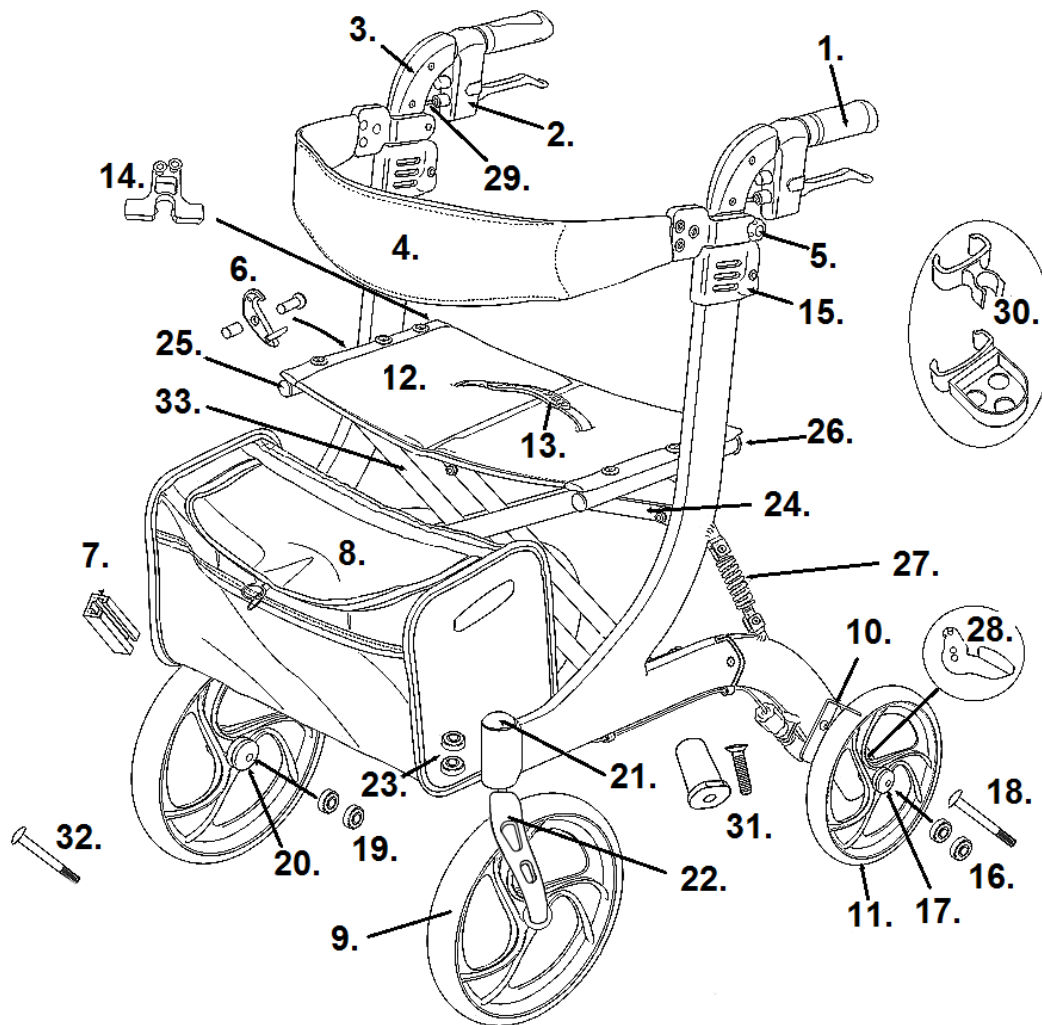

NITRO HD BLACK

- | | |
|--|---|
| 1. Handgrip Left- 1026602
Handgrip Right- 1026603 | 15. Back Height Adjustment Lever- 1026607-R |
| 2. Hand Brake Assembly Left- 10266HD01-L
Hand Brake Assembly Right- 10266HD01-R
Cable Only (51" Long)- 10266HD02 | 16. Rear Wheel Bearing (pr)- 1026613 |
| 3. Handle Bar- 1026630N | 17. Rear Hub Cap (pr)- 1026619 |
| 4. Backrest Assy.- 10266HD04 | 18. Rear Axle- 1026631 |
| 5. Backrest Knob & Bolt (pr)- 1026605-G | 19. Front Axle Bearing (pr)- 1026618-AN |
| 6. Safety Lock- 1026638 | 20. Front Hub Cap Fork- 1026614-AN |
| 7. Bag Mount & Screw (pr)- 1026611 | 21. Dust Cap (pr)- 1026620 |
| 8. Bag- 10266HD10 | 22. Fork Assembly Left- 1026622-AN
Fork Assembly Right- 1026621-AN |
| 9. Caster & Fork Assembly Left- 1026625-AN
Caster & Fork Assembly Right- 1026624-AN
Caster Only- 1026617-AN | 23. Fork Stem Bearings (pr)- 1026623 |
| 10. Wheel Lock Assembly Plastic Left- 1026641
Wheel Lock Assembly Plastic Right- 1026642 | 24. Cross Frame Assist (pr)- 10266HD32 |
| 11. Rear Wheel Left- 1026612-L
Rear Wheel Right- 1026612-R | 25. Front End Cap (pr)- 1026628 |
| 12. Seat Upholstery & Hardware- 10266HD08 | 26. Rear End Cap (pr)- 1026628 |
| 13. Folding Strap- 1026609-FSG | 27. Shock Absorber- 10266HD31 |
| 14. Folding Locking Latch- 1026644 | 28. Step Tube Left- 1026636
Step Tube Right- 1026637 |
| | 29. Brake Cable Guide- 1026639 |
| | 30. Cane Holder- 892 |
| | 31. Cross Brace Screw & Insert- 1026643 |
| | 32. Front Axle- 1026645 |
| | 33. Cross Frame- 10266HD-33
Cross Frame Bolt- 1026646 |