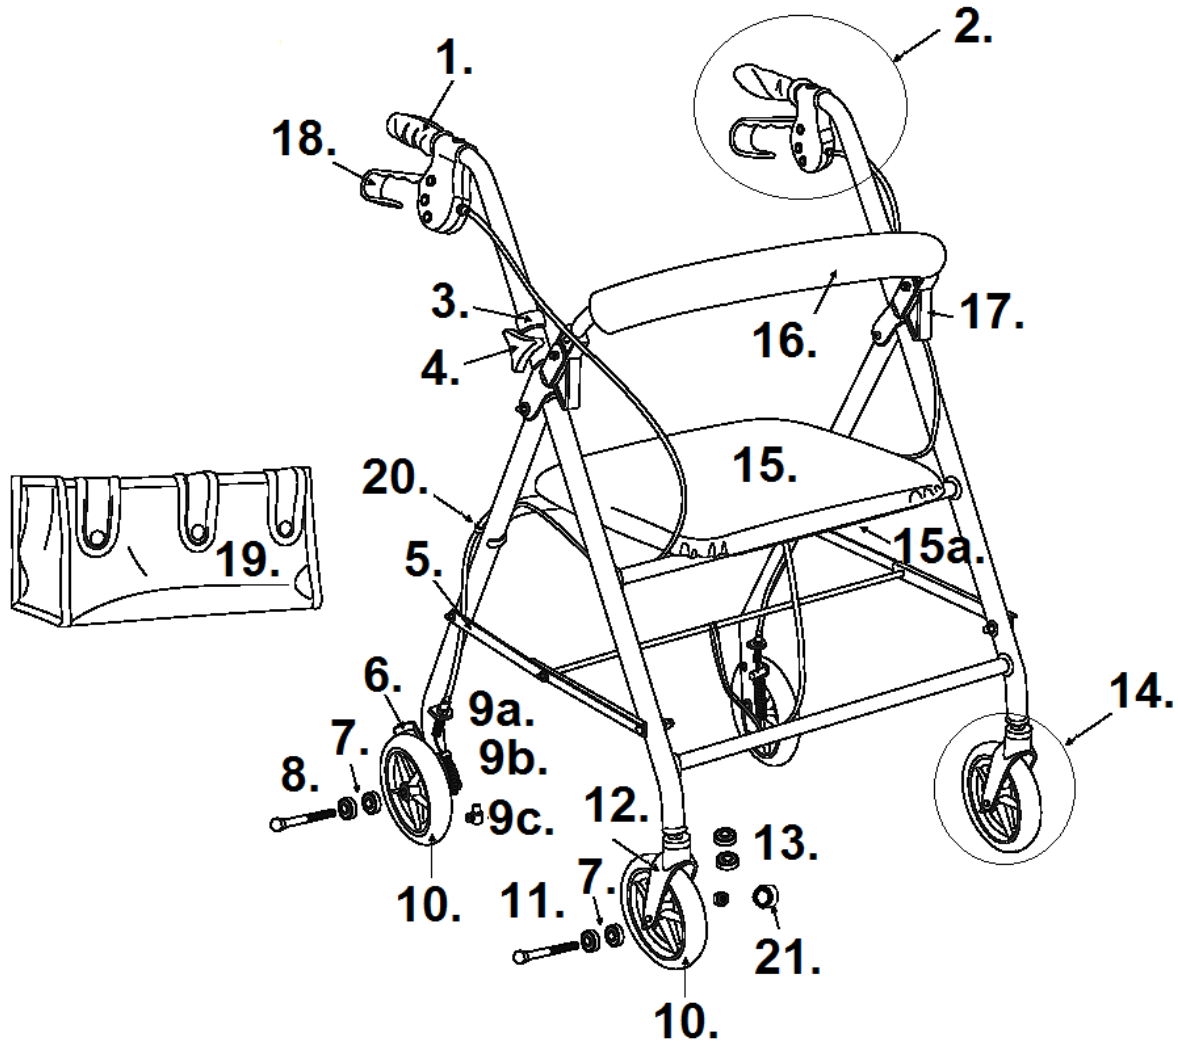

726 & R726

- | | |
|---|--|
| 1. Handgrip- 9501S72602 | 13. Fork Stem Bearing- STDS1060 |
| 2. Handlebar Assembly Left- [2]
Handlebar Assembly Right- [2]
Handlebar Assembly Left- 9509H72605L [3]
Handlebar Assembly Right- 9509H72605R [3]
(inc. Brake, Grip & Handlebar) | 14. Fork-Caster Assy. 1S Serial #- [2]
Fork-Caster Assy. 2M, 9H & 20H Serial #- 9502M72601
Fork-Caster Assy.1P Serial #- 9501P72601 |
| 3. Anti-Rattler- 950300169901 | 15. Seat- [2]
Seat- 9509H72604 [3] |
| 4. Height Adj. Knob- 10208KN | 15a. Seat Brackets 1S Serial #- 9505W1026104
Seat Brkt. 2M, 1P, 20H & 9H S/N- 950340059901-2M [4] |
| 5. Folding Hinge Assembly- 9501S72609 | 16. Backrest Red- [1]
Backrest Blue- [1]
Backrest Black- 9501S726BK |
| 6. Wheel Lock Right- 9501S7261R
Wheel Lock Left- 9501S7261L | 17. Backrest Pivot Bracket- 9501S72603 |
| 7. Wheel Bearing- STDS1011 | 18. Hand Brake & Cable- [2]
Hand Brake & Cable Left- 9509H72607L [3]
Hand Brake & Cable Right- 9509H72607R [3] |
| 8. Rear Axle- 9501A79506-2M | 19. Tote Bag- 9505W1026120 |
| 9a. Cable Adjuster- 9500001232 | 20. Frame Clip- 10208C |
| 9b. Spring- 9501S72616 | 21. Axle Cap- 950330149901 [4]
[1] Stock is gone use 9501S726BK
[2] These parts are no longer be available.
[3] 20H & 9H serial number
[4] When stock is gone the part is no longer available. |
| 9c. Cable Fastener- 9500004101 | |
| 10. Wheel- 9501S72600 | |
| 11. Front Axle Chrome- STDS2A3423
Front Axle Black- STDS2A3423-BLK | |
| 12. Fork Assembly 1S Serial #- [2]
Fork Assembly 2M, 9H & 20H Serial #- 9502M72610
Fork Assembly 1P Serial [2] | |