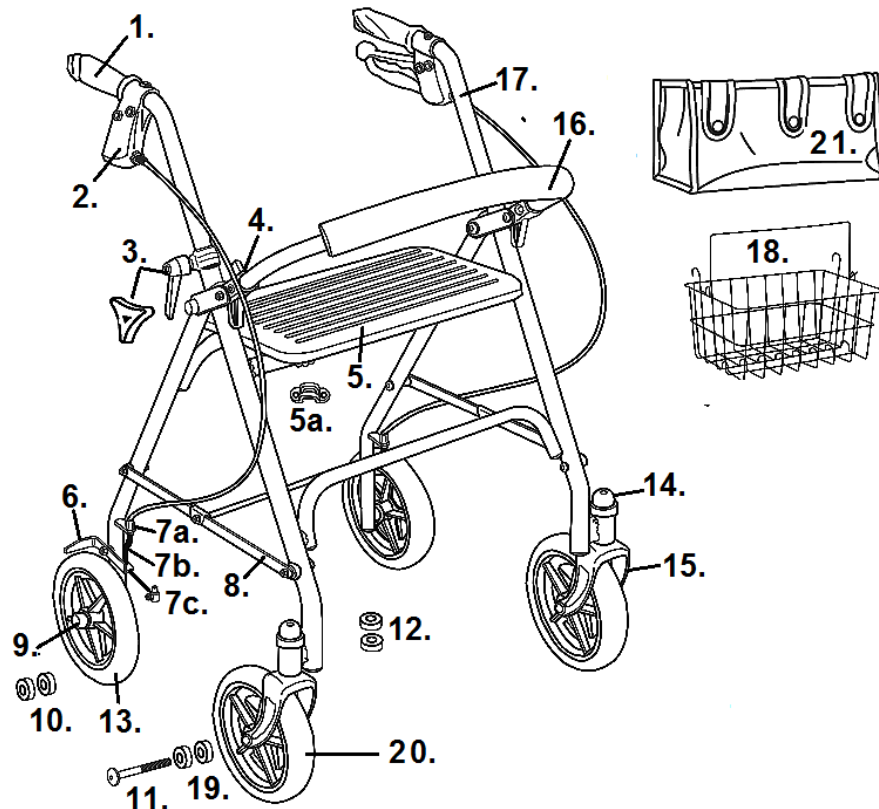

10257

- | | |
|--|---|
| <p>1. Hand Grip Left- 95032F260N15 [4]
Hand Grip Right- 95032F260N14 [4]
2. Hand Brake & Cable- 9502F1025701
3. Height Adj. Ratchet (pr)- 95032F260N10
Height Adj. Knob- 10208K [1]
4. Backrest Bracket (pr)- 9501S72603
5. Hard Seat & Brackets- 9502F1025703 [4]
Padded Seat & Brackets- 9502F1025712
5a. Hard Seat Brackets (pr)- 9502F1025702 [4]
Padded Seat Brackets (pr)- 9502F1025713
6. Wheel Lock Left- 9502F1025710
Wheel Lock Right- 9502F1025711
7a. Cable Adjuster- 9500001232
7b. Cable Spring- [5]
7c. Cable Fastener- 9500004101
8. Folding Hinge Assembly- 9502F1025707
9. Axle Cap- STDS001000
10. Rear Wheel Bearing- STDS1011
11. Caster Axle- 9502F1025709
12. Fork Stem Bearing- STDS1060</p> | <p>13. Wheel Gray- 95032F260N09
Wheel Black- 95032F260N09-BLK
14. Dust Cap (pr)- 95032F260N06
15. Fork Blue- 9502F1025708
Fork Red- 9502F1025708R
16. Backrest- 9502F1025705
17. Handlebar Only Left- 9502F1025715 [3] [4]
Handlebar Only Right- 9502F1025714 [3] [4]
Handlebar Assy. Left- 9503Z1025715 [1] [2]
Handlebar Assy. Right- 9503Z1025714 [1] [2]
18. Basket- 9502F1025706
19. Caster Bearing- STDS1011
Caster Bearing- 1992M-19 [1]
20. Caster Gray- 95032F260N09 [4]
Caster Black- 95032F260N09-BLK [4]
Caster Black- 9503Z1025709 [1]
21. Tote Bag- 9505W1026120
2023 and later- 9503Z1025716
Not Shown Tray- [5]</p> |
|--|---|

[1] 3Z serial number.
[2] Includes parts 1 and 2. Handle height is 35".
[3] Handle height is 37".
[4] When stock is gone the part is no longer available
[5] The part is no longer available.