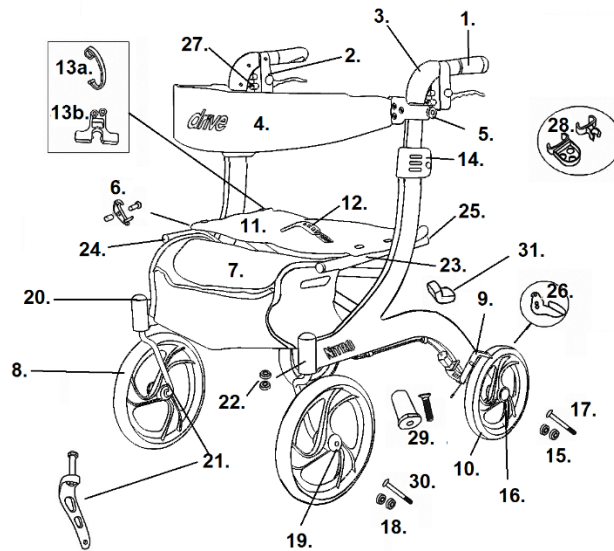

# Nitro Hemi

- |  |  |
|--|--|
| 1. Handgrip Left- 1026602<br>Handbrake Right- 1026603  | 12. Folding Strap Assy. 10266-H- 1026609-FSR-HEMI [6]<br>F Strap Assy. 10266BK-H- 1026609-FSG-HEMI [1] [6]<br>F Strap Assy. 10266WT-H- 1026609-FSW-HEMI [7]                          |
| 2. Hand Brake RTL10266-H Lt- 1026601-RN-HEMI [6]<br>Hand Brake RTL10266-H Rt- 1026601-RNR-HEMI [6]<br>Hand Brake RTL10266BK-H Lt- 1026601-G-HEMI [6]<br>Hand Brake RTL10266BK-H Rt- 1026601-GR-HEMI [6]<br>Hand Brake RTL10266WT-H Lt- 1026601-W-HEMI [6]<br>Hand Brake RTL10266WT-H Rt- 1026601-WR-HEMI [6]<br>Cable Only 42 3/8"- 1026632-HEMI [6] | 13a. Folding Locking Latch 10266-H- 1026626-R<br>Folding Locking Latch 10266BK-H- 1026626-G<br>Folding Locking Latch 10266WT-H- 1026626-W  |
| 3. Handlebar- 1026630N-HEMI [6]  | 13b. Folding Locking Latch- 1026644 [3]  |
| 4. Backrest Assembly RTL10266-H- 1026604-B<br>Backrest Assembly RTL10266WT-H- 1026604-B<br>Backrest Assembly RTL10266BK-H- 1026604-G   | 14. Back Height Adj. Latch RTL10266-H 1026607-R<br>Back Height. Adj. Latch RTL10266BK-H- 1026607-G<br>Back Height Adj. Latch RTL10266WT-H- 1026606-W                                 |
| 5. Backrest Knob & Bolt RTL10266-H- 1026605-R<br>Backrest Knob & Bolt RTL10266WT-H- 1026605-W<br>Backrest Knob & Bolt RTL10266BK-H- 1026605-G  | 15. Rear Axle Bearings (pr)- 1026613   |
| 6. Safety Lock- 1026638  | 16. Rear Hub Cap- 1026619  |
| 7. Tote Bag RTL10266-H- 1026610-R-HEMI [6]<br>Tote Bag RTL10266BK-H- 1026610-G-HEMI [6]<br>Tote Bag RTL10266WT-H- 1026610-W-HEMI [6]   | 17. Rear Axle- 1026631   |
| 8. Caster & Fork Assy. Style #1 Left- 1026625<br>Caster & Fork Assy. Style #1 Right- 1026624<br>Caster & Fork Assy. Style #2 Lt- 1026625-AN [5]<br>Caster & Fork Assy. Style #2 Rt- 1026624-AN [5]<br>Caster Style #1- 1026617<br>Caster Style #2- 1026617-AN  | 18. Front Axle Bearings (pr)- 1026618<br>Front Axle Bearings (pr)- 1026618-AN [4]  |
| 9. Wheel lock Assembly Metal Left- 1026615<br>Wheel lock Assembly Metal Right- 1026616<br>Wheel lock Assembly Plastic Left- 1026641 [2]<br>Wheel lock Assembly Plastic Right- 1026642 [2]  | 19. Front Hub Cap Old Style Fork- 1026614<br>Front Hub Cap New Style Fork- 1026614-AN [4]  |
| 10. Rear Wheel Left- 1026612-L<br>Rear Wheel Right- 1026612-R  | 20. Dust Cap (pr)- 1026620   |
| 11. Seat/Hdwr. (Black) RTL10266-H- 1026608-HEMI [6]<br>Seat/Hdwr. (Grey)RTL10266WT-H- 1026608-HEMI-G [6]<br>Seat/Hdwr. (Grey)RTL10266BK-H- 1026608-HEMI-G [6]  | 21. Fork Assembly Old Style Left- 1026622<br>Fork Assembly Old Style Right- 1026621<br>Fork Assembly New Style Left- 1026622-AN [4]<br>Fork Assembly New Style Right- 1026621-AN [4] |
|  | 22. Fork Stem Bearings (pr)- 1026623   |
|  | 23. Cross Frame- 1026627-HEMI [6]<br>Cross Frame Bolt- 1026646   |
|  | 24. Cross Frame Front End Cap (ea)- 1026634  |
|  | 25. Cross Frame Rear End Caps (pr)- 1026628  |
|  | 26. Step Tube Left- 1026636 [1]<br>Step Tube Right- 1026637 [1]  |
|  | 27. Brake Cable Guide- 1026639   |
|  | 28. Cane Holder- 892   |
|  | 29. Cross Brace Screw & Insert- 1026643  |
|  | 30. Front Axle- 1026645 [4]  |
|  | 31. Seat Rail Pad- STDS2A1807  |