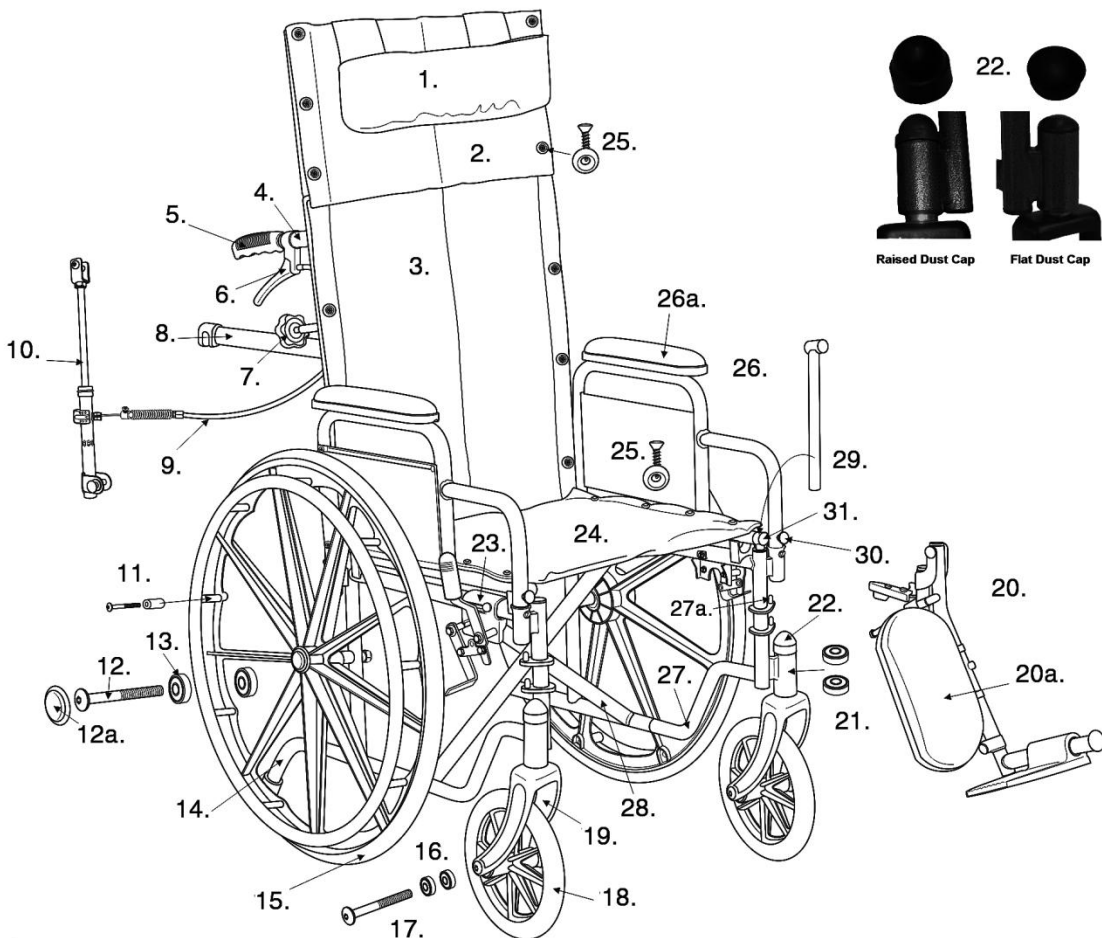

## SILVER SPORT RECLINER

- |   |  |
|---|--|
| <p>1. Headrest Pillow- STDS4Y4726</p> <p>2. Headrest Upholstery 16"- STDS4Y4724<br/>Headrest Upholstery 18"- STDS4Y4713<br/>Headrest Upholstery 20"- STDS4Y4725</p> <p>3. Back Upholstery 16"- STDS4Y4722<br/>Back Upholstery 18"- STDS4Y4700<br/>Back Upholstery 20"- STDS4Y4718</p> <p>4. Backrest Cane S s/n- STDS4S4716<br/>Backrest Cane Y s/n- *</p> <p>5. Handgrip- TRHG</p> <p>6. Release Handle/Cable Left- STDS4Y4702L<br/>Release Handle/Cable Right- STDS4Y4702R</p> <p>7. Spreader Bar Knob- STDS4Y4715</p> <p>8. Spreader Bar 16"- STDS4Y4720<br/>Spreader Bar 18"- STDS4Y4714<br/>Spreader Bar 20"- STDS4Y4719</p> <p>9. Cable- STDS3006</p> <p>10. Reclining piston Left- STDS4Y4704L<br/>Reclining piston Right- STDS4Y4704R</p> <p>11. Hand Rim Hdwr. Set (9 ea)- STDS004609-9</p> <p>12. Rear Axle Bolt- STDS4Y4707</p> <p>12a. Hub Cap- STDS4Y2431</p> <p>13. Rear Wheel Bearings (pr)- STDS4Y4729</p> <p>14. Anti Tipper- STDS4Y4712</p> <p>15. Rear Wheel- STDS4Y4730</p> <p>16. Caster Bearing- STDS1011</p> <p>17. Caster Axle- STDS3J2431</p> <p>18. Caster- STDS3J2432-1</p> <p>19. Fork (Raised Dust Cap)- STDS3J4533<br/>Fork (Flat Dust Cap)- STDS4S4533</p> <p>20. Elevating Leg Rest Pair- STDS4Y4706<br/>Elevating Leg Rest Left- STDS4Y4706L<br/>Elevating Leg Rest Right- STDS4Y4706R<br/>Calf Pad- STDS4Q2007BLK<br/>Calf Pad Mounting Bracket- STDS8MCPMB</p> | <p>21. Fork Stem Bearing (ea)<br/>Flat Dust Cap- STDS8M4601<br/>Raised Dust Cap- STDS1060</p> <p>22. Dust Cap (Raised)- 95032F260N06<br/>Dust Cap (Flat)- STDS8M4651<br/>Dust Cap Sub (Flat)- STDS1051</p> <p>23. Wheel Lock Right (Long Handle)- **<br/>Wheel Lock Left (Long Handle)- **<br/>Wheel Lock Right- STDS4S4817R ***<br/>Wheel Lock Left- STDS4S4817L ***</p> <p>24. Seat Upholstery 16"- STDS4Y4717<br/>Seat Upholstery Seat 18"- STDS4Y4701<br/>Seat Upholstery Seat 20"- STDS4Y4799</p> <p>25. Upholstery Hardware (16 ea)- STDS2A5418</p> <p>26. Desk Arm Right- STDS4Y4705R<br/>Desk Arm Left- STDS4Y4705L<br/>Full Arm Right- STDS4Y470RF<br/>Full Arm Left- STDS4Y470FL</p> <p>26a. Desk Arm Pad- STDS4Y4705R<br/>Full Arm Pad- STDS4Y4705L</p> <p>27. Side Frame Right- STDS4Y4711<br/>Side Frame Left- STDS4Y4710</p> <p>27a. Hanger Pin (4 ea)- STDS4S1069</p> <p>28. Cross Frame 16"- STDS4Y4721<br/>Cross Frame 18"- STDS4Y4709<br/>Cross Frame 20"- STDS4Y4727</p> <p>29. Rear Slide Tube 16" &amp; 18"- STDS4Y4798<br/>Rear Slide Tube 20"- STDS4Y4798-20<br/>Front Slide Tube 16" &amp; 18"- STDS4Y4798<br/>Front Slide Tube 20"- STDS8M4925</p> <p>30. Flip Lock Arm Release- STDS4Y2432-1</p> <p>31. Cross Frame Plug- STDS4Y4733</p> <p>** Long Handle brake no longer available.<br/>*** Serial # 4S1506.. &amp; Newer, (replaced long handle brake).</p> |
|---|--|