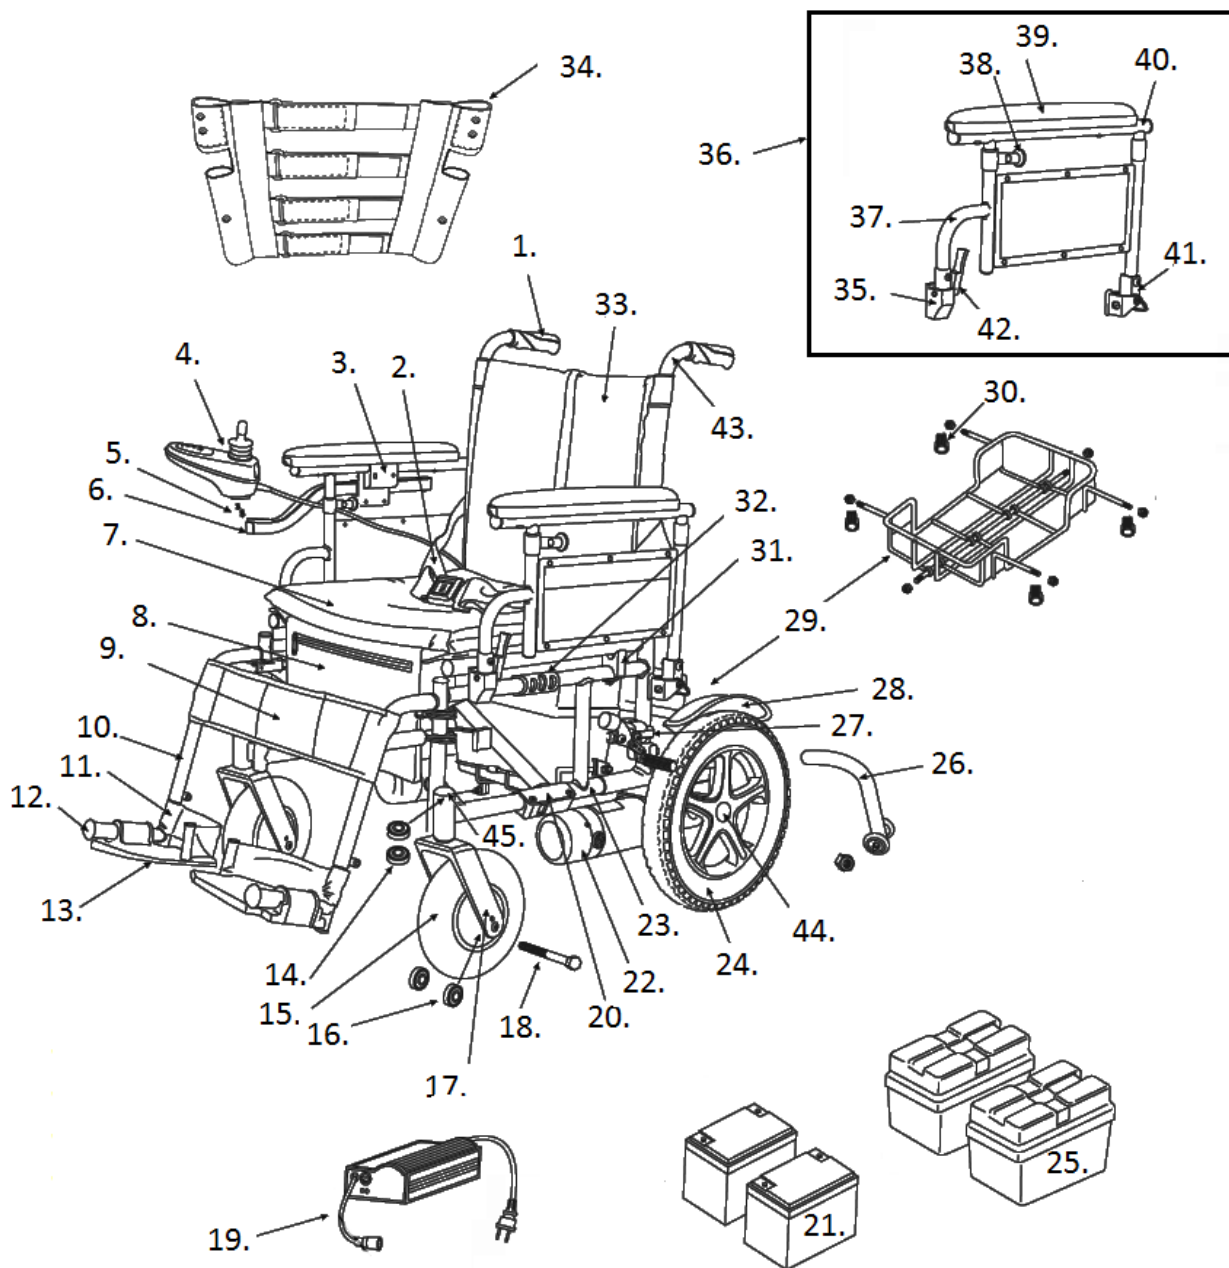

CIRRUS PLUS EC

- | | |
|---|---|
| <p>1. Handgrip- STDS871
 2. Seat Belt- STDS850
 3. Arm Clamp*- CPN6205
 * Clamp to clamp button head-
 screw size: M6X1.00X6mm-
 4. Joystick- CP6200PN
 Joystick Boot- CP6200PN-BOOT
 Joystick Over Lay- NVSI-OVERLAY
 5. Joystick Screws- SI69001
 6. Joystick Arm- CP6205P
 7. Seat Upholstery 16"- CP8002-16
 Seat Upholstery 18"- CP8002-18
 Seat Upholstery 20"- CP8002-20
 Seat Upholstery 22"- CP8002-22
 Seat Upholstery 24"- CP8002-24
 Seat Cushion 16"- CP8001-16
 Seat Cushion 18"- CP8001-18
 Seat Cushion 20"- CP8001-20
 Seat Cushion 22"- CP8001-22
 Seat Cushion 24"- CP8001-24
 8. Seat Bag- CPN8010
 9. Calf Strap 16"- CP6039
 Calf Strap 18"- CP8039
 Calf Strap 20"- CP2039
 Calf Strap 22"- CP2239
 Calf Strap 24"- CP2439
 10. Footrest Left- CPNSFL
 Footrest Right- CPNSFR
 Footrest Pair- CPNSF
 Elevating Leg Rest Pair- CPNELR
 11. Heel Loop (ea)- STDS004048
 Heel Loop (pr)- STDS831
 12. Bumper- STDS1026
 13. Foot Plate Left- CP8041L
 Foot Plate Right- CP8041R
 14. Fork Stem Bearing (ea)- STDS1060
 15. Caster- CP8040
 16. Axle Bearing (ea)- STDS1011
 17. Fork - CP1204
 18. Caster Axle- CP1204-A
 19. Charger- CPC
 When stock is gone use:- LRA402210
 20. Cross Frame 16"- CP8020-16
 Cross Frame 18"- CP8020-18
 Cross Frame 20"- CP8020-20
 Cross Frame 22"- CP8020-22
 Cross Frame 24"- CP8020-24
 21. Battery (ea) (2 needed)- LRA402208
 22. Motor Assembly Left- CP8050L
 Motor Assembly Right- CP8050R
 Motor Brush (ea)- CP5201</p> | <p>Motor Brush Cap (ea)- CP5202
 23. Side Frame Left- CPN8017L
 Side Frame Right- CPN8017R
 24. Rear Wheel- CP8012
 25. Battery Case 1 Plug- CP5211-1
 Battery Case 2 Plug- CP5211-2
 Battery Case Set - CP5115
 Battery Case Set with Batteries- CPLUSBATT
 Battery Strap- VENT-09
 26. Anti-Tipper (ea)- CP8025
 27. Brake Left- CP8035L
 Brake Right- CP8035R
 28. Fender Left- CPN801L
 Fender Right- CPN801R
 29. Folding Basket w/o Clips 16"- CP8015-16
 Folding Basket w/o Clips 18"- CP8015-18
 Folding Basket w/o Clips 20"- CP8015-20
 Folding Basket w/o Clips 22"- CP8015-22
 Folding Basket w/o Clips 24"- CP8015-24
 30. Basket Clip Rear- CP5005C
 Basket Clip Front- CP5005CF
 31. Seat Saddle- CPN8005
 32. Cross Frame Link 16"- CP8019-16
 Cross Frame Link 18"- CP8019-18
 Cross Frame Link 20"- CP8019-20
 Cross Frame Link 22"- CP8019-22
 Cross Frame Link 24"- CP8019-24
 33. Back Upholstery 16"- CP8006-16
 Back Upholstery 18"- CP8006-18
 Back Upholstery 20"- CP8006-20
 Back Upholstery 22"- CP8006-22
 Back Upholstery 24"- CP8006-24
 34. Tension Back 16"- CP8005-16
 Tension Back 18"- CP8005-18
 Tension Back 20"- CP8005-20
 Tension Back 22"- CP8005-22
 Tension Back 24"- CP8005-24
 35. Front Seat Saddle/Arm Receiver Lt.- CPN8008L
 Front Seat Saddle/Arm Receiver Rt.- CPN8008R
 36. Armrest Assembly Left- CPN800L
 Armrest Assembly Right- CPN800R
 37. Lower Arm Frame- CPN8014
 38. Adjustment Lock- CPN8009
 39. Full Arm Pad- STDSFLNB
 40. Upper Arm Frame- CPN8004
 41. Pivot Bracket- CPN8006
 42. Release Lever- CPN8007
 43. Back Cane- CPN8017
 Back Cane Adjustment Knob- STDS895
 44. Hub Cap- CPN8021
 45. Dust Cap- STDS1051</p> |
|---|---|