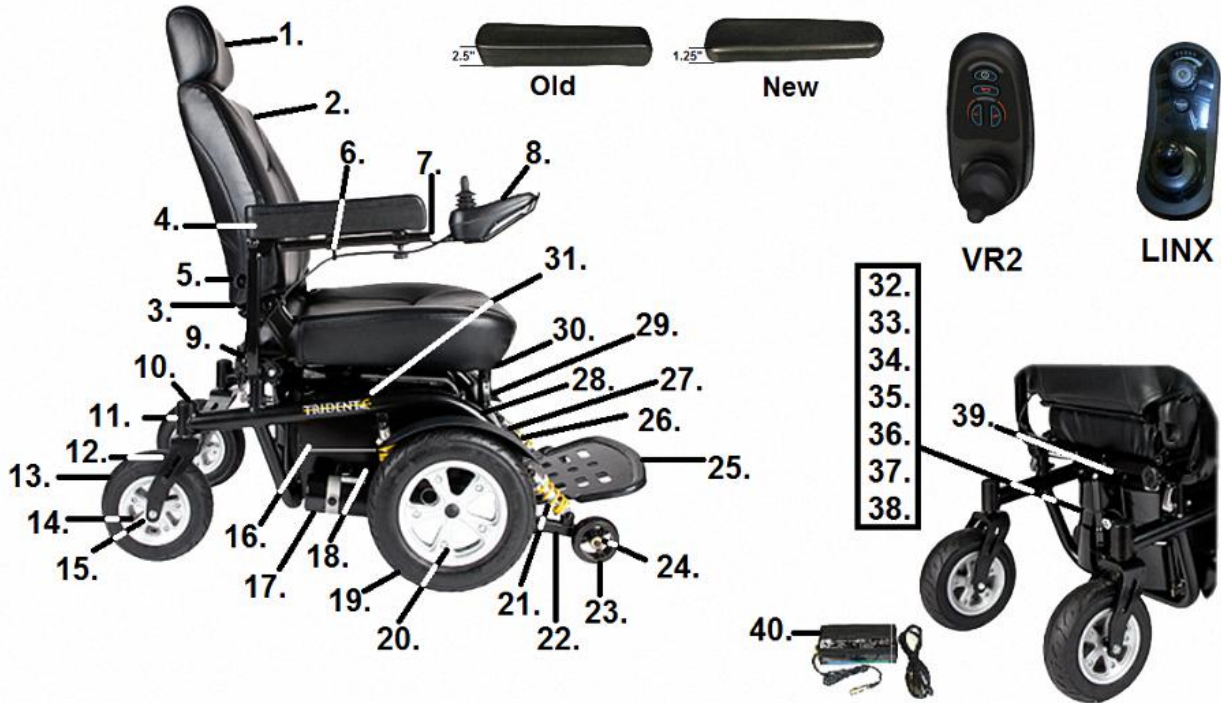

TRIDENT HD

- | | |
|--|--|
| <p>1. Headrest- TRIDHD-26</p> <p>2. 22" Seat- TRIDHD-07
24" Seat- TRIDHD-08
22" Pan Seat Assembly- TRIDHD-33
24" Pan Seat Assembly- TRIDHD-34</p> <p>3. Armrest Assembly Left- TRIDHD-30
Right- TRIDHD-29 ***
*** (w/o Joystick Bracket)
Armrest Assembly Left- TRIDHD-30N ****
Right- TRIDHD-29N ****</p> <p>4. Arm Pad- TRID-2A05
Arm Pad Screws (pr)- TRID-2A51
Arm Pad- TRID-2A05N ****
Arm Pad Screws (pr)- TRID-2A51N ****</p> <p>5. Armrest Height Knob- TRID-2A43</p> <p>6. Joystick Mount- TRID-2A38</p> <p>7. Joystick Arm VR2- TRID-2A36
Linx- TRID-2A36-LINX*</p> <p>8. Joystick VR2- S350169701
Linx- LINX-JOYSTICK*
Joystick Tip Linx- DC GPL55470
Extension Cable- GLM-BUS150-A**</p> <p>9. Armrest Width Knob- TRID-2A44</p> <p>10. Dust Cap- TRIDHD-04</p> <p>11. Fork Stem Bearing- STDS2050</p> <p>12. Fork- TRIDHD-01</p> <p>13. Caster Tire Only- TRIDHD-24</p> <p>14. Caster Complete- TRIDHD-02
Bearings (pr)- TRIDHD-32</p> <p>15. Caster Axle- TRIDHD-03</p> <p>16. Motor Shock Absorber- TRIDHD-23</p> <p>17. Motor/Gearbox Assembly
VR2 Left- TRIDHD-17
VR2 Right- TRIDHD-18
Linx Left- TRIDHD-17-DY*
Linx Right- TRIDHD-18-DY*
Motor Brush (ea) VR2 & Linx- SF5012</p> <p>18. Motor Mount- - TRIDHD-09</p> <p>19. Drive Tire Only- TRIDHD-27</p> <p>20. Drive Wheel Complete- TRIDHD-06
(includes mounting nut & washer)</p> | <p>21. Anti-Tipper Shock Absorber- TRID-2A19</p> <p>22. Anti-Tipper Arm- TRID-2A18</p> <p>23. Anti-Tipper Wheel- TRID-2A16</p> <p>24. Anti-Tipper Axle- TRID-2A17</p> <p>25. Footrest & Bolt- TRIDHD-21</p> <p>26. Footrest Bracket & Knob- TRIDHD-22</p> <p>27. Fender (Left or Right)- - TRIDHD-19</p> <p>28. Main Frame- TRIDHD-10</p> <p>29. Height Adjustment Pins (3 ea)- TRID-2A28</p> <p>30. Upper Frame- TRIDHD-11</p> <p>31. Seat Latch- TRIDHD-20</p> <p>32. Rear Battery Cover- TRIDHD-25</p> <p>33. Battery Case
VR2 Pair- TRIDHD-15
1 Plug- TRIDHD-15-1
2 Plug- - TRIDHD-15-2
Linx Pair- TRIDHD-53-LINX
1 Plug- TRIDHD-15-1
2 Plug- TRIDHD-15-2-LINX</p> <p>34. Battery Tray- TRIDHD-13</p> <p>35. Battery Tray Slides- TRIDHD-12</p> <p>36. Battery Tray Release Pin- TRIDHD-14</p> <p>37. Battery Tray Hold Down Bolt- TRIDHD-16</p> <p>38. Battery (2 needed)- LRB402308</p> <p>39. Controller VR2- TRIDHD-28
Linx- TRIDHD-28-LINX
Battery to Controller Cable- TRIDHD-31</p> <p>40. Charger- CPC
When Stock is gone use LRA402210.</p> <p>ELR Adapter kit
Seat Plate Bracket- TRID-2A47
ELR Bracket- SFELR
ELR- LK3JELR</p> <p>* Ser # 2A160800105 & later
** Linx Joystick Only
**** Ser # 2A1707600001 & later</p> |
|--|--|