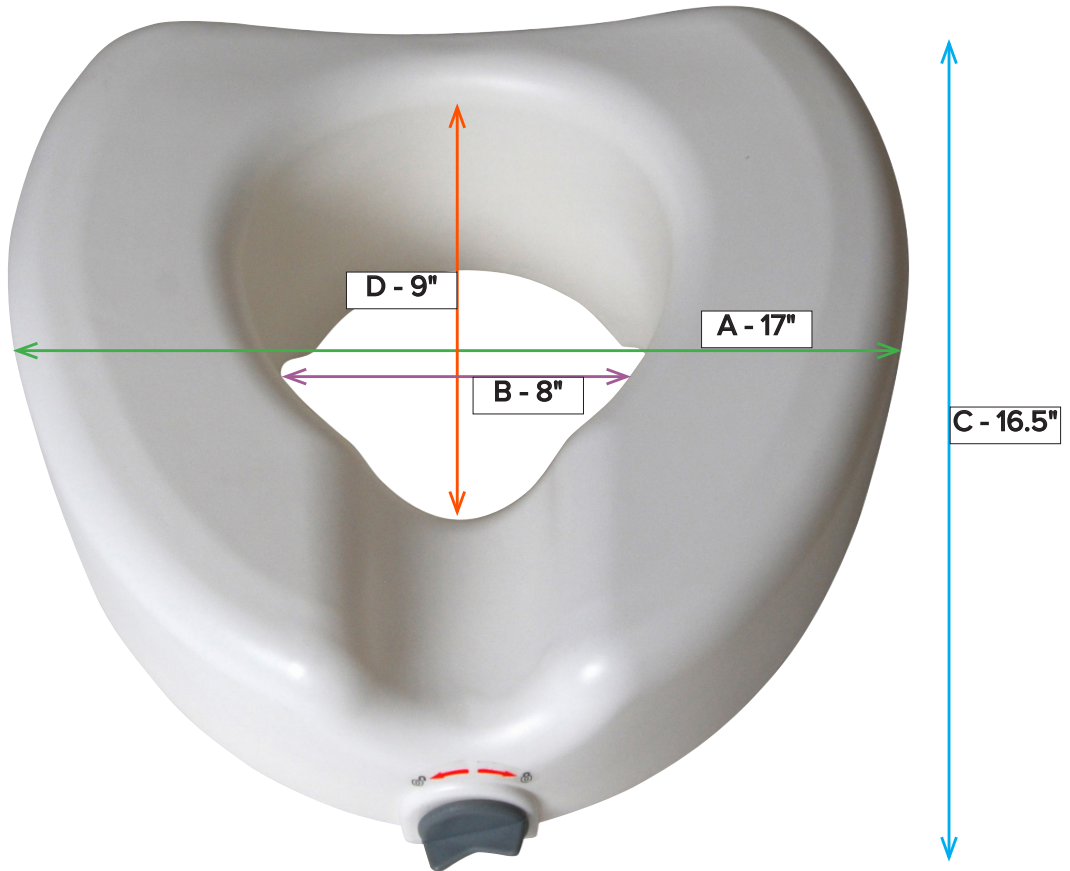

E	Overall Seat Height	3.5"
F	Overall Width (with Handles)	21.75"
G	Overall Height (with Handles)	9.25"
H	Mounting Hole Width	5.5"

Premium Raised Toilet Seat with Removable Arms, Elongated Seat

Item # 12403

A	Overall Seat Width	14"
B	Inside Seat Width	10"
C	Overall Seat Depth/Length	18.5"
D	Inside Seat Depth/Length	13"

E	Overall Seat Height	3.5"
F	Overall Width (with Handles)	21"
G	Overall Height (with Handles)	10"
H	Mounting Hole Width	5.5"

Premium Plastic, Raised, Regular/Elongated Toilet Seat with Lock

Item # 12013

A	Overall Seat Width	15.5"
B	Inside Seat Width	8"
C	Overall Seat Depth/Length	16.5"
D	Inside Seat Depth/Length	9"

E	Overall Seat Height	5"
F	Overall Width (with Handles)	22.5"
G	Overall Height (with Handles)	9"
H	Seat Lock Range	11.5"-15.5"

Premium Plastic Raised, Regular/Elongated Toilet Seat, with Lock

Item # 12014

A	Overall Seat Width	17"
B	Inside Seat Width	8"
C	Overall Seat Depth/Length	16.5"

D	Inside Seat Depth/Length	9"
E	Overall Seat Height	4.5"
F	Seat Lock Range	11.5-15.5"