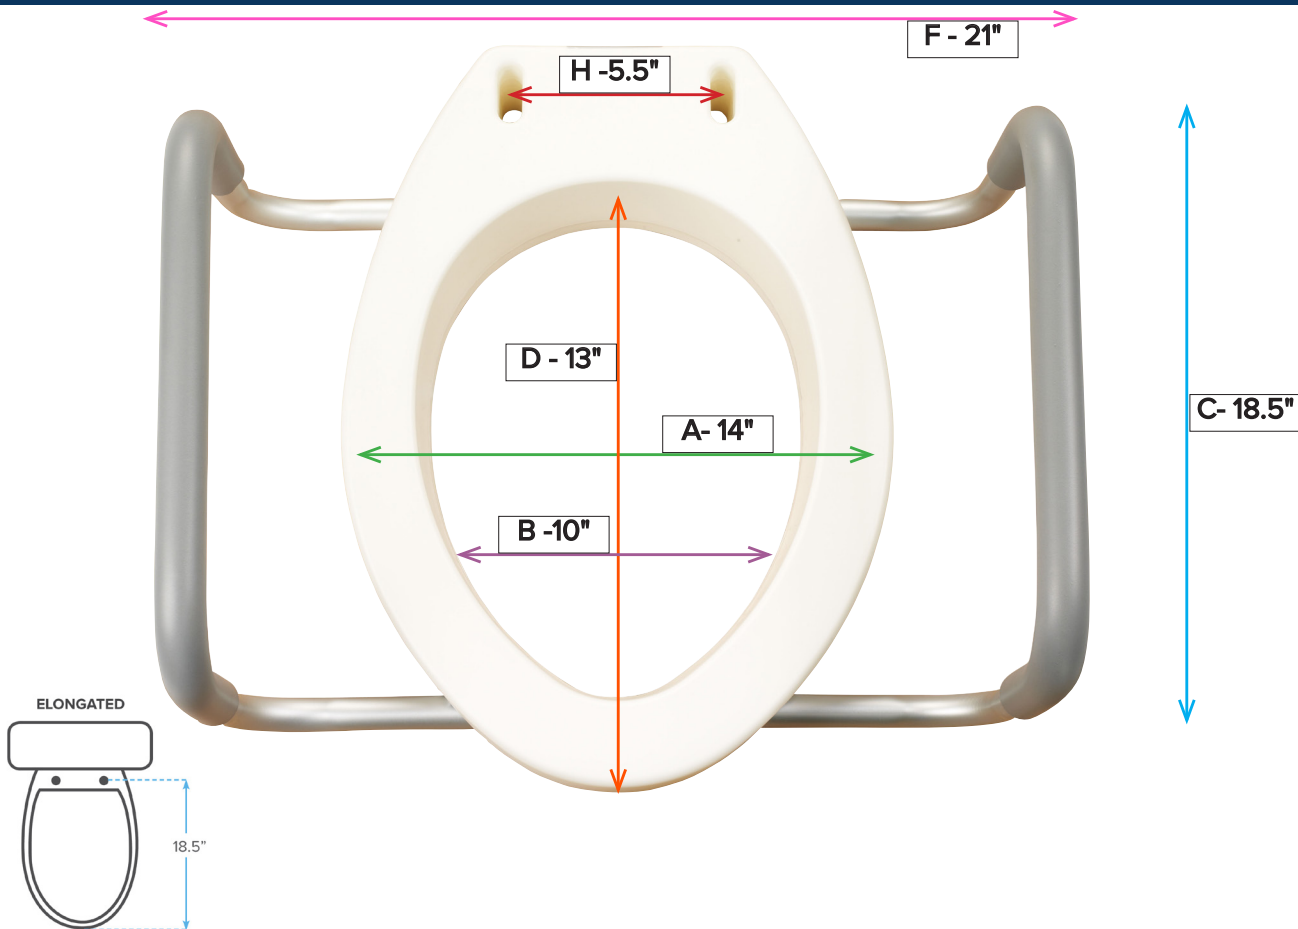

Premium Raised Toilet Seat with Removable Arms, Standard Seat

Item # 12402

STANDARD ROUND

A	Overall Seat Width	13.75"
B	Inside Seat Width	9.75"
C	Overall Seat Depth/Length	16.5"
D	Inside Seat Depth/Length	11.25"

E	Overall Seat Height	3.5"
F	Overall Width (with Handles)	21.75"
G	Overall Height (with Handles)	9.25"
H	Mounting Hole Width	5.5"

Premium Raised Toilet Seat with Removable Arms, Elongated Seat

Item # 12403

Premium Plastic, Raised, Regular/Elongated Toilet Seat with Lock

Item # 12013

A	Overall Seat Width	15.5"
B	Inside Seat Width	8"
C	Overall Seat Depth/Length	16.5"
D	Inside Seat Depth/Length	9"

E	Overall Seat Height	5"
F	Overall Width (with Handles)	22.5"
G	Overall Height (with Handles)	9"
H	Seat Lock Range	11.5"-15.5"

Premium Plastic Raised, Regular/Elongated Toilet Seat, with Lock

Item # 12014

A	Overall Seat Width	17"
B	Inside Seat Width	8"
C	Overall Seat Depth/Length	16.5"

D	Inside Seat Depth/Length	9"
E	Overall Seat Height	4.5"
F	Seat Lock Range	11.5-15.5"