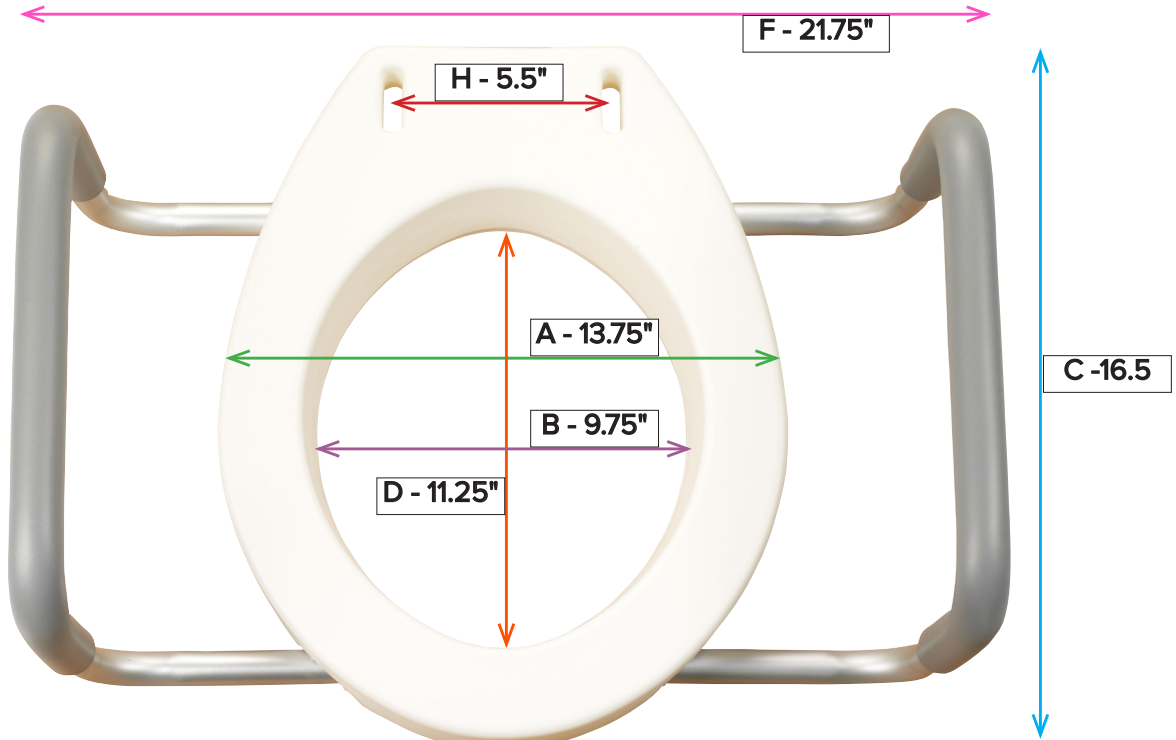

Premium Raised Toilet Seat with Removable Arms, Standard Seat

Item # 12402

STANDARD ROUND

A	Overall Seat Width	13.75"
B	Inside Seat Width	9.75"
C	Overall Seat Depth/Length	16.5"
D	Inside Seat Depth/Length	11.25"

E	Overall Seat Height	3.5"
F	Overall Width (with Handles)	21.75"
G	Overall Height (with Handles)	9.25"
H	Mounting Hole Width	5.5"

Premium Raised Toilet Seat with Removable Arms, Elongated Seat

Item # 12403

Premium Plastic, Raised, Regular/Elongated Toilet Seat with Lock

Item # 12013

A	Overall Seat Width	15.5"
B	Inside Seat Width	8"
C	Overall Seat Depth/Length	16.5"
D	Inside Seat Depth/Length	9"

E	Overall Seat Height	5"
F	Overall Width (with Handles)	22.5"
G	Overall Height (with Handles)	9"
H	Seat Lock Range	11.5"-15.5"

Premium Plastic Raised, Regular/Elongated Toilet Seat, with Lock

Item # 12014

A	Overall Seat Width	17"
B	Inside Seat Width	8"
C	Overall Seat Depth/Length	16.5"

D	Inside Seat Depth/Length	9"
E	Overall Seat Height	4.5"
F	Seat Lock Range	11.5-15.5"