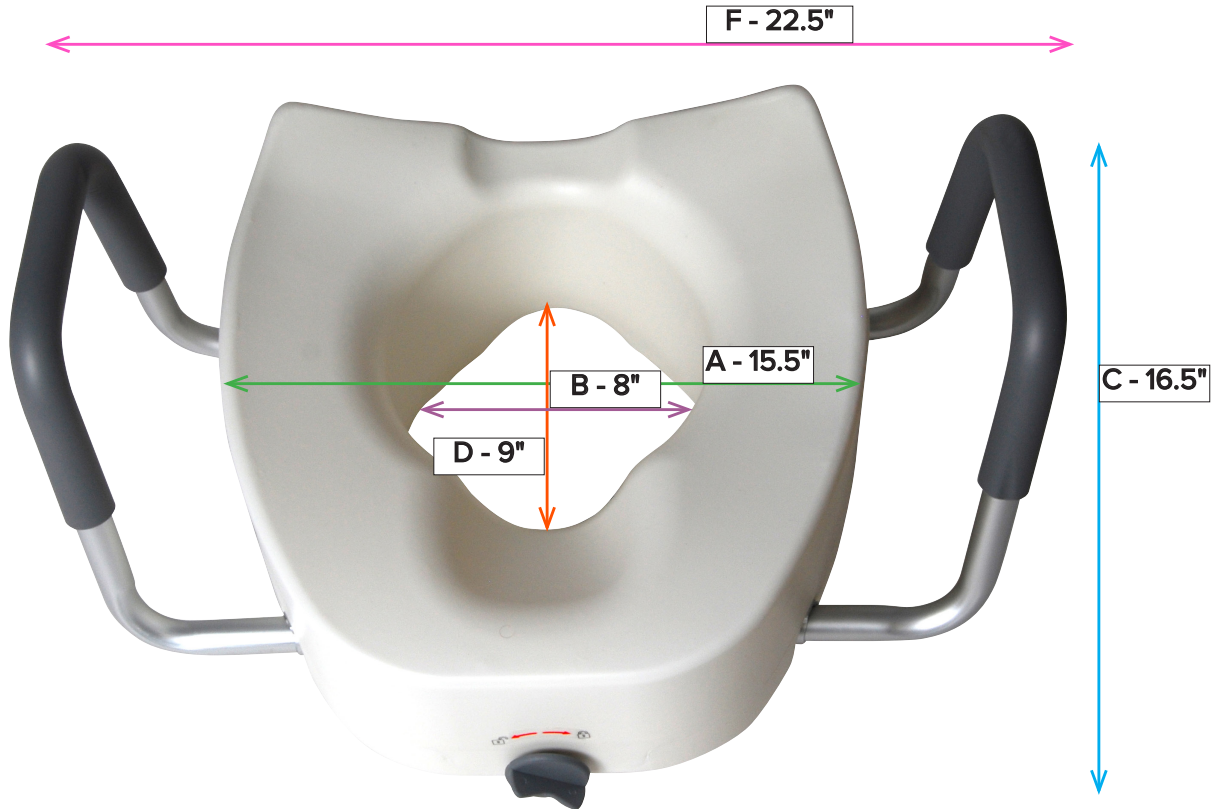

E	Overall Seat Height	3.5"
F	Overall Width (with Handles)	21.75"
G	Overall Height (with Handles)	9.25"
H	Mounting Hole Width	5.5"

Premium Raised Toilet Seat with Removable Arms, Elongated Seat

Item # 12403

A	Overall Seat Width	14"
B	Inside Seat Width	10"
C	Overall Seat Depth/Length	18.5"
D	Inside Seat Depth/Length	13"

E	Overall Seat Height	3.5"
F	Overall Width (with Handles)	21"
G	Overall Height (with Handles)	10"
H	Mounting Hole Width	5.5"

Premium Plastic, Raised, Regular/Elongated Toilet Seat with Lock

Item # 12013

A	Overall Seat Width	15.5"
B	Inside Seat Width	8"
C	Overall Seat Depth/Length	16.5"
D	Inside Seat Depth/Length	9"

E	Overall Seat Height	5"
F	Overall Width (with Handles)	22.5"
G	Overall Height (with Handles)	9"
H	Seat Lock Range	11.5"-15.5"

Premium Plastic Raised, Regular/Elongated Toilet Seat, with Lock

Item # 12014

A	Overall Seat Width	17"
B	Inside Seat Width	8"
C	Overall Seat Depth/Length	16.5"

D	Inside Seat Depth/Length	9"
E	Overall Seat Height	4.5"
F	Seat Lock Range	11.5-15.5"