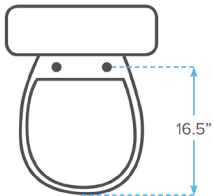

Premium Raised Toilet Seat with Removable Arms, Standard Seat

Item # 12402

STANDARD ROUND

A	Overall Seat Width	13.75"
B	Inside Seat Width	9.75"
C	Overall Seat Depth/Length	16.5"
D	Inside Seat Depth/Length	11.25"

E	Overall Seat Height	3.5"
F	Overall Width (with Handles)	21.75"
G	Overall Height (with Handles)	9.25"
H	Mounting Hole Width	5.5"

Premium Raised Toilet Seat with Removable Arms, Elongated Seat

Item # 12403

A	Overall Seat Width	14"
B	Inside Seat Width	10"
C	Overall Seat Depth/Length	18.5"
D	Inside Seat Depth/Length	13"

E	Overall Seat Height	3.5"
F	Overall Width (with Handles)	21"
G	Overall Height (with Handles)	10"
H	Mounting Hole Width	5.5"

Premium Plastic, Raised, Regular/Elongated Toilet Seat with Lock

Item # 12013

A	Overall Seat Width	15.5"
B	Inside Seat Width	8"
C	Overall Seat Depth/Length	16.5"
D	Inside Seat Depth/Length	9"

E	Overall Seat Height	5"
F	Overall Width (with Handles)	22.5"
G	Overall Height (with Handles)	9"
H	Seat Lock Range	11.5"-15.5"