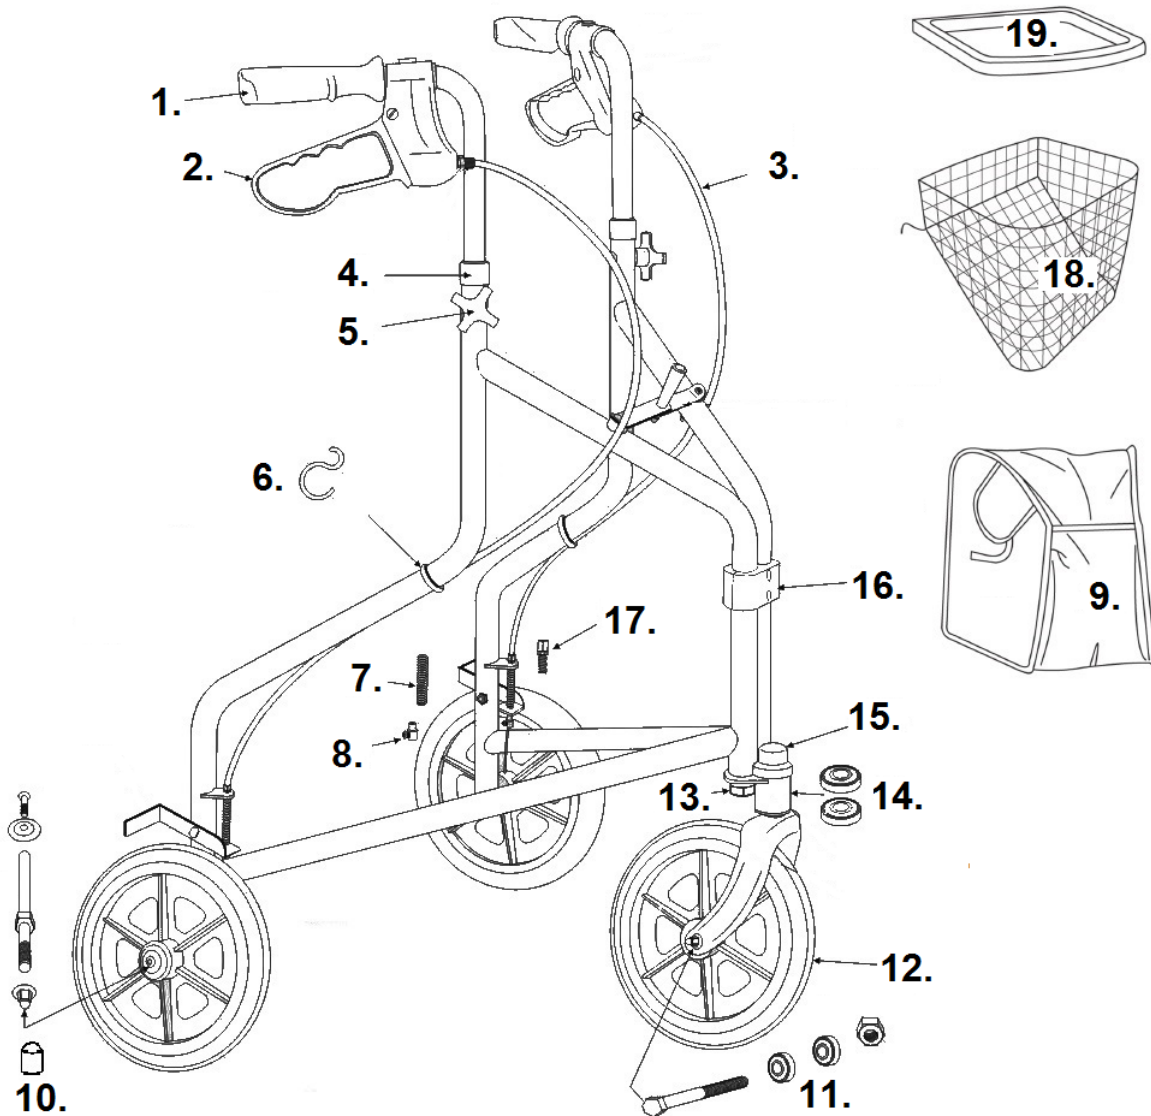

199 (3H SERIAL #)

Only parts listed are available.

- 1. Handgrip Left- 950330039901
Handgrip Right- 950330049901
- 2. Wheel Lock- 9503HBRAKE
- 3. Cable Only- 950000199901
- 4. Anti-Rattle- 950000869901
- 5. Height Adjustment Knob- 10208KN
- 6. Cable Clip- 10208C
- 7. Cable Spring- 951021820000
- 8. Cable Fastener- 9500004101
- 9. Tote Bag Black- 823

- 10. Rear Axle Bolt Cap- STDS001000
- 11. Wheel Bearing- 9500002211
- 12. Wheel Assembly- 9500H30001
- 13. Lower Pivot Bolt- 9500002051
- 14. Fork Stem Bearing- STDS1060
- 15. Dust Cap- STDS1051
- 16. Upper Pivot- 950000619901
- 17. Cable Adjuster- 9500001232
- 18. Basket- 815B
- 19. Tray- 816T