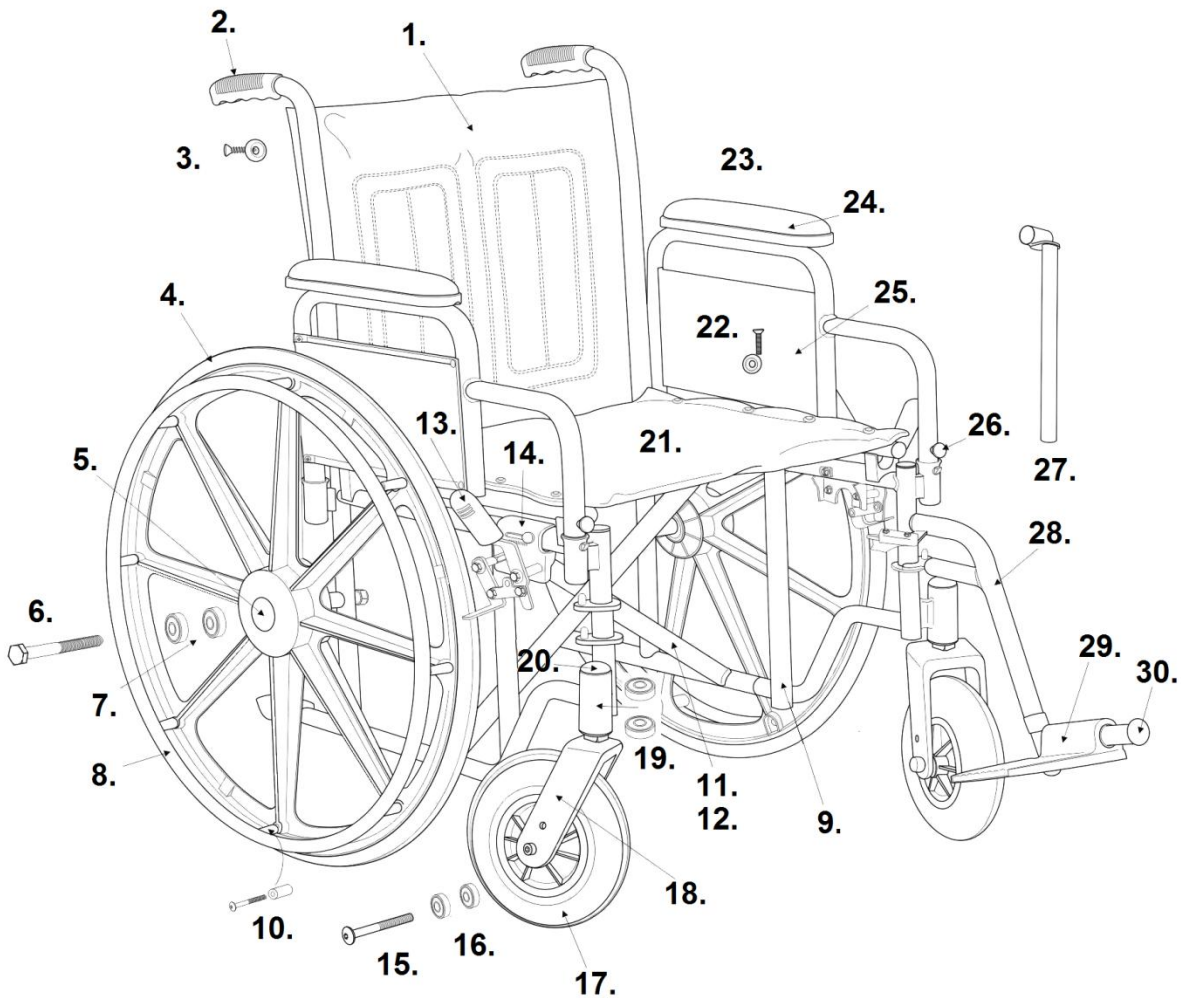

SENTRA HD (Y, 1S & 4S SERIAL#)

- | | |
|---|--|
| 1. Back Upholstery 20"- STDS2329BLK
Back Upholstery 22"- STDS2331BLK
Back Upholstery 24"- STDS2333BLK | 18. Caster Fork- STDS3045-2 |
| 2. Handgrip- STDS871 | 19. Fork Stem Bearing- STDS1060 |
| 3. Back Upholstery Hardware (8 ea)- STDS5D5504 | 20. Fork Stem Dust Cap- STDS1051 |
| 4. Rear Wheel Assy. s/n 1S & 4S- STDS1S1000HD
Rear Wheel Assy. s/n Y- STDS1000HD | 21. Seat Upholstery 20"- STDS2A2328BLK
Seat Upholstery 22"- STDS2A2330BLK
Seat Upholstery 24"- STDS2A2332BLK |
| 5. Hub Cap s/n 1S & 4S- STDS1055
Hub Cap s/n Y- STDS1000C | 22. Seat Upholstery Hardware (8 ea)- STDS001062 |
| 6. Rear Axle Bolt s/n 1S & 4S- STDS1S1053
Rear Axle Bolt s/n Y- STDS1052 | 23. Arm Assembly Desk Left- STDSDDASL
Arm Assembly Desk Right- STDSDDASR
Arm Assembly Full Left- STDSDFASL
Arm Assembly Full Right- STDSDFASR
Arm Assy. Adj. Desk Left- STDSADDASPL
Arm Assy. Adj. Desk Right- STDSADDASPR
Arm Assy. Adj. Full Left- STDSADFASPL
Arm Assy. Adj. Full Right- STDSADFASPR |
| 7. Rear Axle Bearing s/n 1S & 4S- STDS1S1012
Rear Axle Bearing s/n Y- STDS1012HD | 24. Arm Pad Desk- STDSDSKVB
Arm Pad Full- STDSFLVB |
| 8. Hand Rim s/n 1S & 4S- STDS004010
Hand Rim s/n Y- STDS005008 | 25. Arm Rest Panel Desk- STDS002044
Arm Rest Panel Full- STDS002043 |
| 9. Side Frame s/n 1S or 4S Right- STDS4S521R
Side Frame s/n 1S or 4S Left- STDS4S521L | 26. Arm Release Button- STDSSB |
| 10. Hand Rim Hardware (8 ea)- STSTDS1016-8 | 27. Slide Tube- STDS005200 |
| 11. Cross Frame 22"- STDS2A5222 | 28. Footrest- STDSF-TF
Elevating Leg Rest- STDELR-TF |
| 12. Cross Brace Bolt- STDS001061 | 29. Footplate- STDS00004A |
| 13. Wheel Lock Tip- STDS8M4603 | 30. Rubber Bumper- STDS1026 |
| 14. Wheel Lock Left- STDS4010L
Wheel Lock Right- STDS4010R | |
| 15. Front Axle Bolt- STDS1014 | |
| 16. Caster Bearings- STDS1011 | |
| 17. Caster- STDS1075 | |