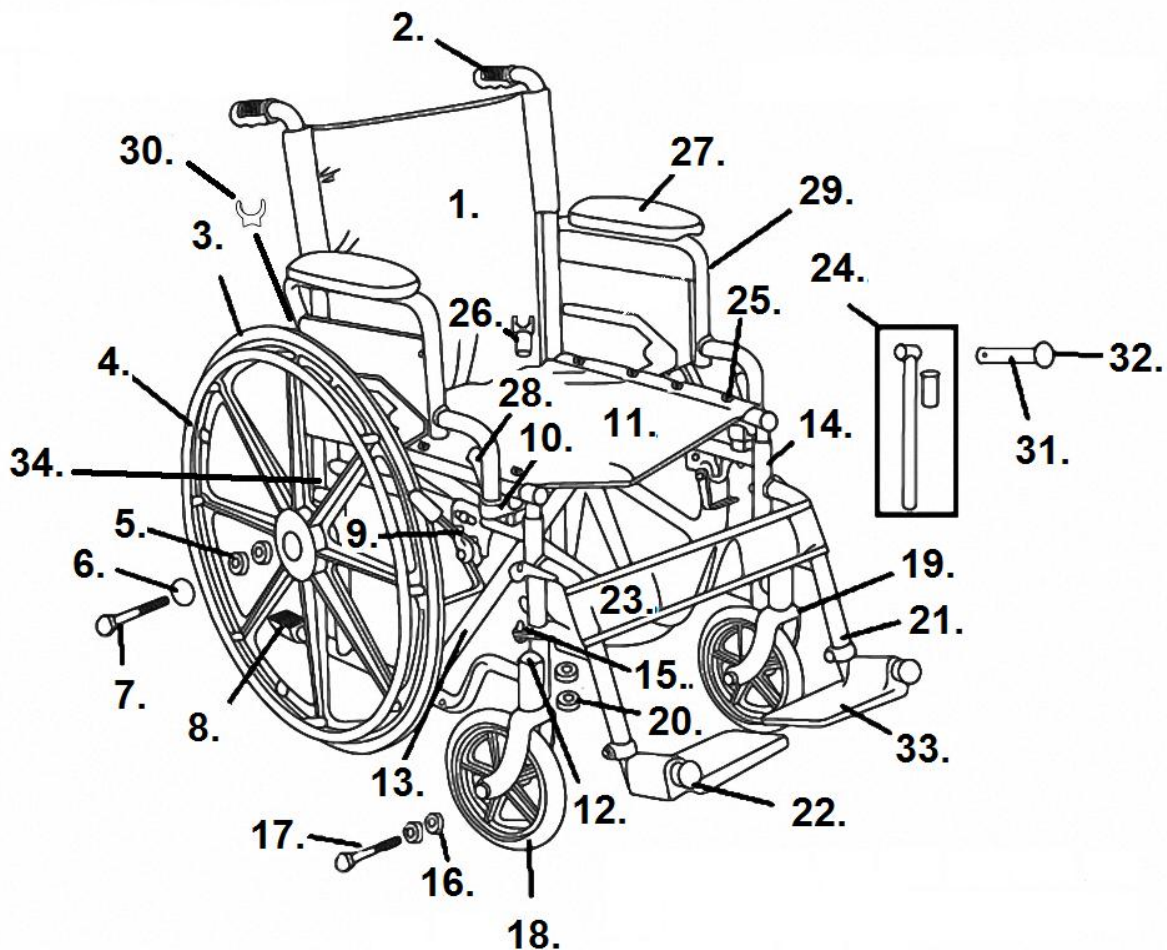

BLUE STREAK (5N SERIAL #)

- | | |
|--|---|
| 1. Back Upholstery 18"- STDS4S2208 | 17. Caster Axle- STDS5N2231 |
| 2. Handgrip- WB 8036 | 18. Caster- STDS3J2432 |
| 3. Rear Wheel Assembly- STDS3J2424 | 19. Fork- STDS5N2233 |
| 4. Hand Rim- STDS3J2400 | 20. Fork Stem Bearing- STDS8M4601
(13mm ID, 28mm OD) |
| Hand Rim Hardware (9 ea)- STDS004609-9 | 21. Footrest (pr)- STDS4S22SF |
| 5. Rear Wheel Bearing- STDS3J2413
(11mm ID, 35mm OD) | 22. Footrest Bumper- STDS1026 |
| 6. Hub Cap- STDS3J2421 | 23. Calf Strap- STDS5N2201 |
| 7. Rear Axle- STDS4S2225 | 24. Slide Tube w/Bushing- STDS5N2210 |
| 8. Tipping Sleeve- STDS4020 | 25. Seat Upholstery Hardware (8 ea)- STDS3J4510 |
| 9. Wheel Lock Left- STDS4S221L
Wheel Lock Right- STDS4S221R
Wheel Lock Tip- STDS8M4603 | 26. Seat Rail Guide- STDS1070 |
| 10. Seat/Arm Saddle- STDS5N2202 | 27. Arm Pad- STDS5N2219 |
| 11. Seat Upholstery 18"- STDS3J2418 | 28. Arm Release Lever- STDS5N2219 |
| 12. Dust Cap- STDS8M4651 | 29. Armrest Desk Left- STDS5N22DL
Armrest Desk Right- STDS5N22DR |
| 13. Cross Frame 18"- STDS5N22X8 | 30. Arm Guide Assembly- STDS5N2205 |
| 14. Side Frame Left- STDS5N2207
Side frame Right- STDS5N2206 | 31. Slide Tube Retainer- STDS5N2235 |
| 15. Hanger Pins (4 ea)- STDS1069-4 | 32. Frame Plug- STDS5N2234 |
| 16. Caster Bearings- STDS1011
(8mm ID, 22mm OD) | 33. Footplate- STDS4S0906-1 |
| | 34. Rear Armrest Receiver- STDS5N2237 |