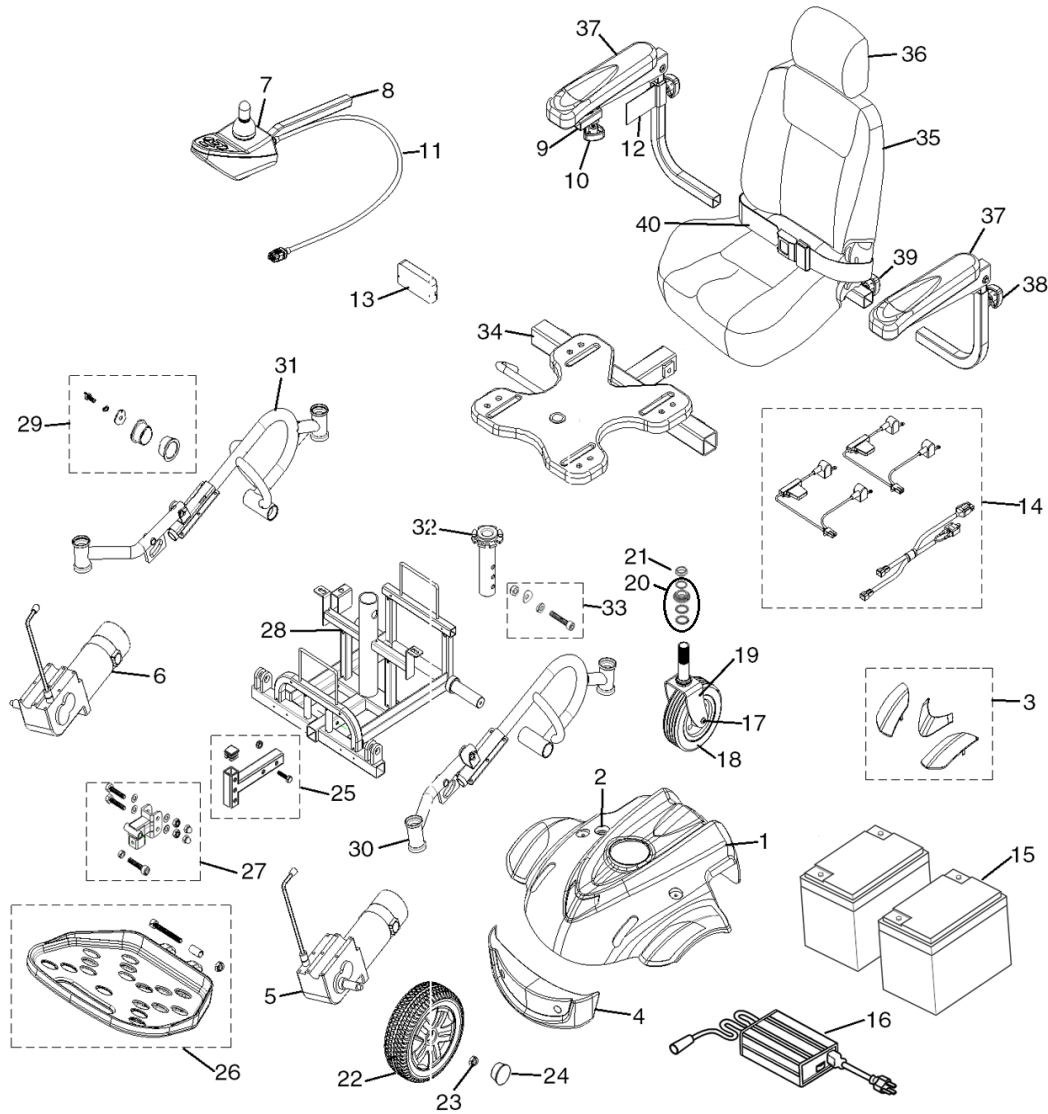

## TITAN AXS

- |  |  |
|--|--|
| 1. Shroud- C08-084-00100   | 27. Footrest Mtg Bracket Assembly- TITANMID-04 |
| 2. Shroud Knob- VENT-86  | 28. Main Frame- TITANMID-05                    |
| 3. Decoration Set- S08-084-00118   | 29. Frame Bushing Assembly- TITANMID-06        |
| 4. Front Cover & Hardware- TITANMID-01   | 30. Side Frame Assembly Left- TITANMID-07      |
| 5. Motor, Gear Brake Assy. Left- C09-084-00201                                   | 31. Side Frame Assembly Right- TITANMID-08     |
| 6. Motor, Gear Brake Assy. Right- C09-084-00101                                  | 32. Seat Post *- TITAN-39                      |
| 7. Joystick w/o Extension Cable- LINX-JOYSTICK<br>Joystick Tip Linx- DC GPL55470 | 33. Seat Post Bolt Assembly- TITAN-06          |
| 8. Joystick Arm- LDM400001-04<br>Joystick Mtg. Screw- LDM400001-01               | 34. Seat Plate- C07-072-01001*                 |
| 9. Joystick Mtg. Bracket- TITAN-24   | 35. Captain Seat 16 x 16- TITANAXS-01*         |
| 10. Joystick Knob- LDM400001-07  | Captain Seat 16 x 18- TITANAXS-02*             |
| 11. Joystick Extension Cable- GLM-EXT100-A                                       | Captain Seat 18 x 16- TITANAXS-03*             |
| 12. Joystick Velcro Cable Tie- C34-072-00100                                     | Captain Seat 18 x 18- TITANAXS-04*             |
| 13. Controller- DLX-PM40-A-AXS<br>Controller to Shroud Cable- GLM-EXT064-A       | Captain Seat 20 x 18- TITANAXS-05*             |
| 14. Wire Harness- TITAN-12   | Captain Seat 20 x 20- TITANAXS-06*             |
| 15. Battery 35 ah (2 needed)- LRA402208  | Captain Seat 22 x 20- TITANAXS-07*             |
| 16. Charger 3 Amp- LRA402209   | Pan Seat 18 x 18- ST501-181818-AXS             |
| 17. Caster Axle & Nut- TITAN-04  | Pan Seat 20 x 18- ST502-201820-AXS             |
| 18. Caster- TITAN-03<br>Caster Bearing- STDS1011                                 | 36. Headrest- ST-HEADREST                      |
| 19. Fork- LDM400013  | 37. Armrest Assembly Left- LDR410011L          |
| 20. Fork Bearing Set Assembly- LDB402348   | Armrest Assembly Right- LDR410011R             |
| 21. Fork Cap- LDR4110  | Arm Pad- LDR410110                             |
| 22. Drive Wheel- TITAN-11  | Arm Pad Screw (pr)- LDR420018                  |
| 23. Axle Nut- EC16018  | 38. Armrest Height Adj. Knob- S31052           |
| 24. Hub Cap- LRM412202-HC  | 39. Armrest Width Adj. Knob- S31052            |
| 25. Footrest Hanger Assembly- TITANMID-02  | 40. Seatbelt 48"- STDS850-PW                   |
| 26. Footrest Assembly- TITANMID-03   | 60"- STDS855-PW                                |
|  | Not Shown-                                     |
|  | ELR Adapter- AE2500                            |
|  | ELR - LK3JELR                                  |