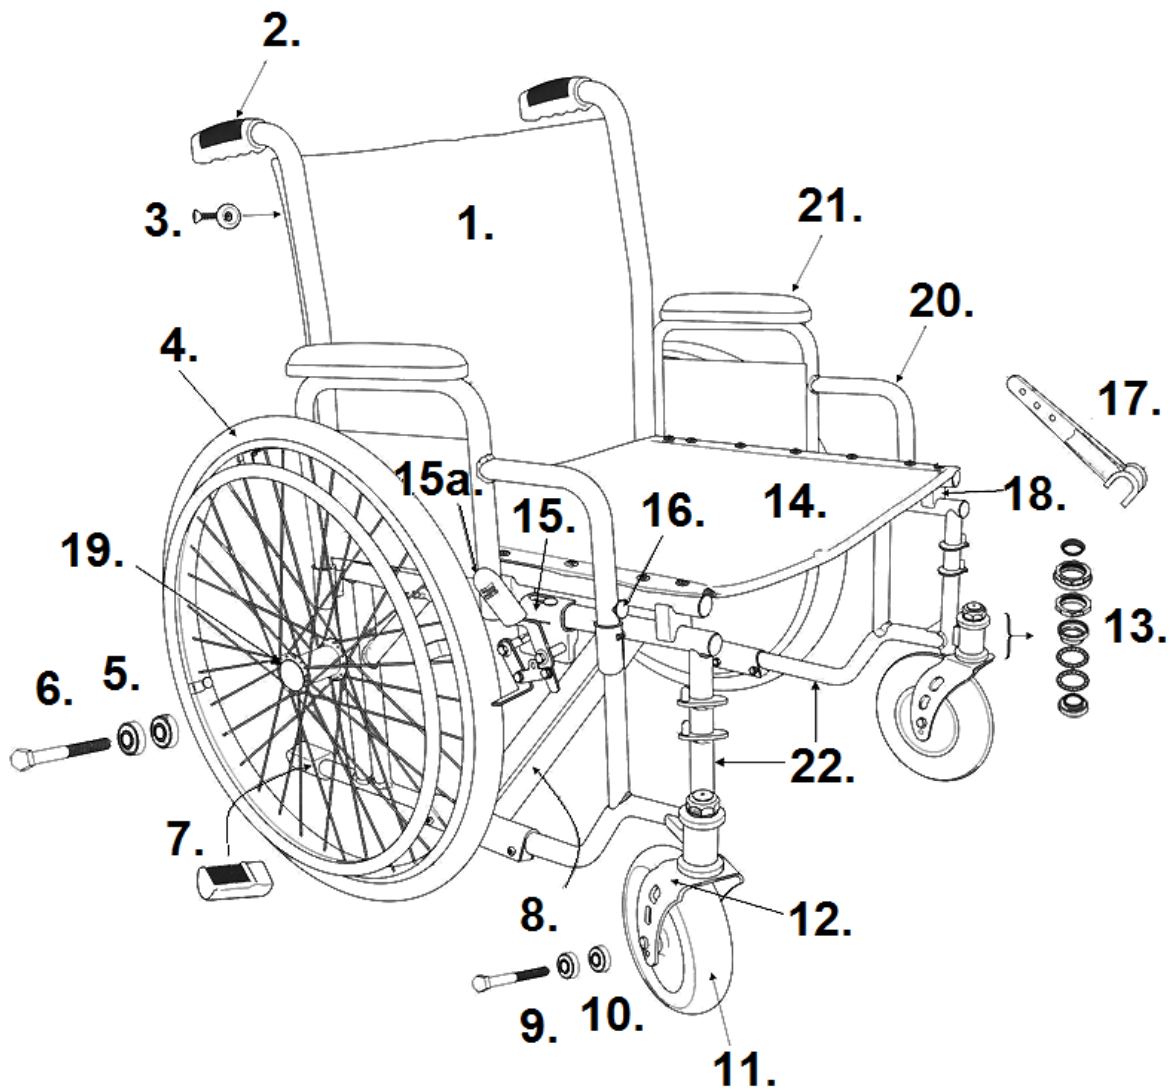

SENTRA EC XW (1M & Y SERIAL #)

- 1. Back Upholstery 26"- STDS1M2206
Back Upholstery 28"- STDS1M2208
Back Upholstery 30"- STDS1M2213
- 2. Hand Grip- STDS871
- 3. Back Upholstery Hardware (8 ea)- STDS2015
- 4. Rear Wheel- STDS1M2200
- 5. Rear Axle Bearing - STDS1M2202
- 6. Rear Axle Bolt- STDS1M2203
- 7. Tipping Sleeve- STDS1M2204
- 8. Cross Frame 26"- No Longer Available
Cross Frame 28"- STDS1M22X6
Cross Frame 30"- STDS1M22X7
- 9. Caster Axle- STDS1M2210
- 10. Caster Bearing - STDS2A4314
- 11. Caster- STDS1M2212
- 12. Black Fork- STDS1M2214
- 13. Fork Stem Bearing Assy.- STDS1M2215
- 14. Seat Upholstery 26"- STDS1M2226
Seat Upholstery 28"- STDS1M2228
Seat Upholstery 30"- STDS1M2230

- 15. Wheel Lock Left- STDS4027L
Wheel Lock Right- STDS4027R
- 15a. Wheel Lock Tip- STDS4011
- 16. Arm Release Button- STDSSSB
- 17. Cross Frame Assist 26"- STDS1M2211
Cross Frame Assist 28"- STDS1M2221
Cross Frame Assist 30"- STDS1M2222
- 18. Seat Rail Saddle- STDS1M2218
- 19. Hub Cap (pr)- STDS1M2229
- 20. Desk Arm Assy. Left- STDS1M222L
Desk Arm Assy. Right - STDS1M222R
Full Arm Assy. Left- STDS1M223L
Full Arm Assy. Right - STDS1M223R
- 21. Arm Pad Desk- STDS1M222L
Arm Pad Full- STDS1M223R
- 22. Side Frame Left- STDSY22SFL
Side Frame Right- STDSY22SFR