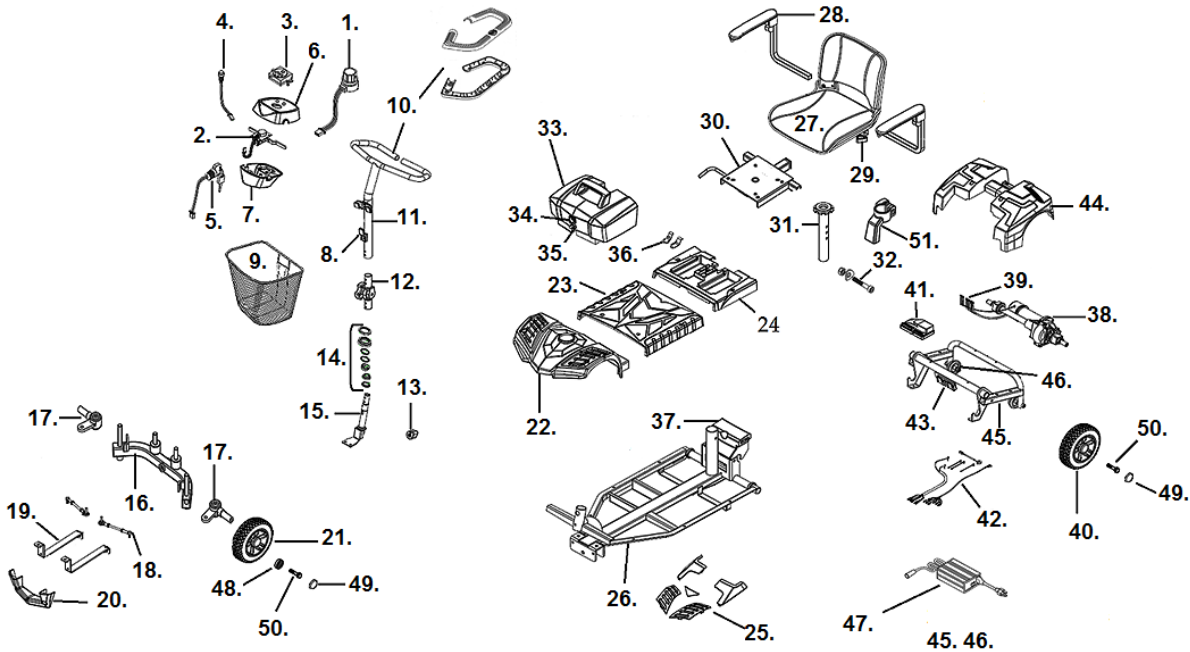

SCOUT 4

- | | |
|---|--|
| <p>1. Speed Dial- BC31001
Speed Dial Knob- LRM412103-11</p> <p>2. Throttle Assembly Old **
Throttle Assembly New- S12-069-00300
** Stock is gone use new style.</p> <p>3. Battery Gauge (4 LEDs)- SC31004
Battery Gauge (8 LEDs)- C11-076-00100 *
* After Serial # VP035868</p> <p>4. Horn Button- SC31034</p> <p>5. Key Switch Assembly- BC31006
Key- BCKEY</p> <p>6. Upper Tiller Cover- SC31008</p> <p>7. Lower Tiller Cover- SC31009</p> <p>8. Basket Bracket- BC35051</p> <p>9. Basket- S35003-P</p> <p>10. Handgrip Foam- SC31002
Handgrip Plastic- SC31054</p> <p>11. Tiller- SC31001</p> <p>12. Tiller Swivel Assembly- SC31010</p> <p>13. Tiller Lock- C08-069-01000</p> <p>14. Tiller Bearing Set- BC31021</p> <p>15. "L" Steering Stem- SC31016</p> <p>16. Steering Fork Assembly- SC31015</p> <p>17. Steering Axle (left or right)- SC31021</p> <p>18. Connecting Rod- BC350103</p> <p>19. Bumper Bracket- SC31022</p> <p>20. Foot Shroud- SC31024</p> <p>21. Front Wheel Black- SC31017
Deluxe Front Wheel- SC31017-D</p> <p>22. Front Shroud- SC31013</p> <p>23. Footrest Shroud- SC31024</p> <p>24. Battery Box Shroud- SC31027</p> <p>25. Red Decoration- SC31029
Deluxe Red Decoration- SC31029-D
Blue Decoration- SC31030
Deluxe Blue Decoration- SC31030-D</p> <p>26. Front Frame- SC31040</p> <p>27. Black Seat- SC35045
Deluxe Two Tone Seat- SC31035
Deluxe Back Cover- SC31035-BC
Deluxe Seat Cover- SC31035-SC</p> | <p>28. Left Armrest- BC35040L
Right Armrest- BC35040R
Arm Pad- BC953014</p> <p>29. Armrest Knob- S31052</p> <p>30. Seat Plate- SC31023</p> <p>31. Seat Post- SC31018 ****</p> <p>32. Seat Post Bolt- C07-071-00101</p> <p>33. Battery Box & Batteries(12V 12ah)- SC31007
Battery Box Only(12V 12ah)- SC31006
Battery 12V 12ah (2 needed)- LRM402109
Battery Box & Batteries(12V 20ah)- SC31050
Battery Box Only(12V 20ah)- SC31051
Battery 12V 20ah (2 needed)- LRM412123</p> <p>34. Charger Socket & Harness- SC31031</p> <p>35. 20 Amp Circuit Breaker- BC20ACB</p> <p>36. Battery Contact- C12-060-00300</p> <p>37. Disconnect Handle Assembly- SC31019</p> <p>38. Motor/Brake/Transaxle Assembly- SC31053
Transaxle- BC350112
Motor- SC31036
Electro Magnetic Brake- SC31037</p> <p>39. Motor Wire Harness- SC31020</p> <p>40. Rear Wheel Black- SC31003
Deluxe Rear Wheel- SC31003-D</p> <p>41. Controller Curtis- SC31052-4
Controller Dynamic- C10-069-00100-4 ***</p> <p>42. Wire Harness Complete-
Curtis- SC31026
Dynamic- DST-018 ***</p> <p>43. Connection Block- SC31033</p> <p>44. Rear Shroud- SC31011</p> <p>45. Rear Frame- SC31012</p> <p>46. Anti-Tipper Wheel- S31026</p> <p>47. Charger- LRM302111</p> <p>48. Front Wheel Bearing- S350100-B</p> <p>49. Hub Cap- SC31025</p> <p>50. Axle Bolt Assembly- SC31049</p> <p>51. Battery Box Hold Down- SC31047</p> |
|---|--|