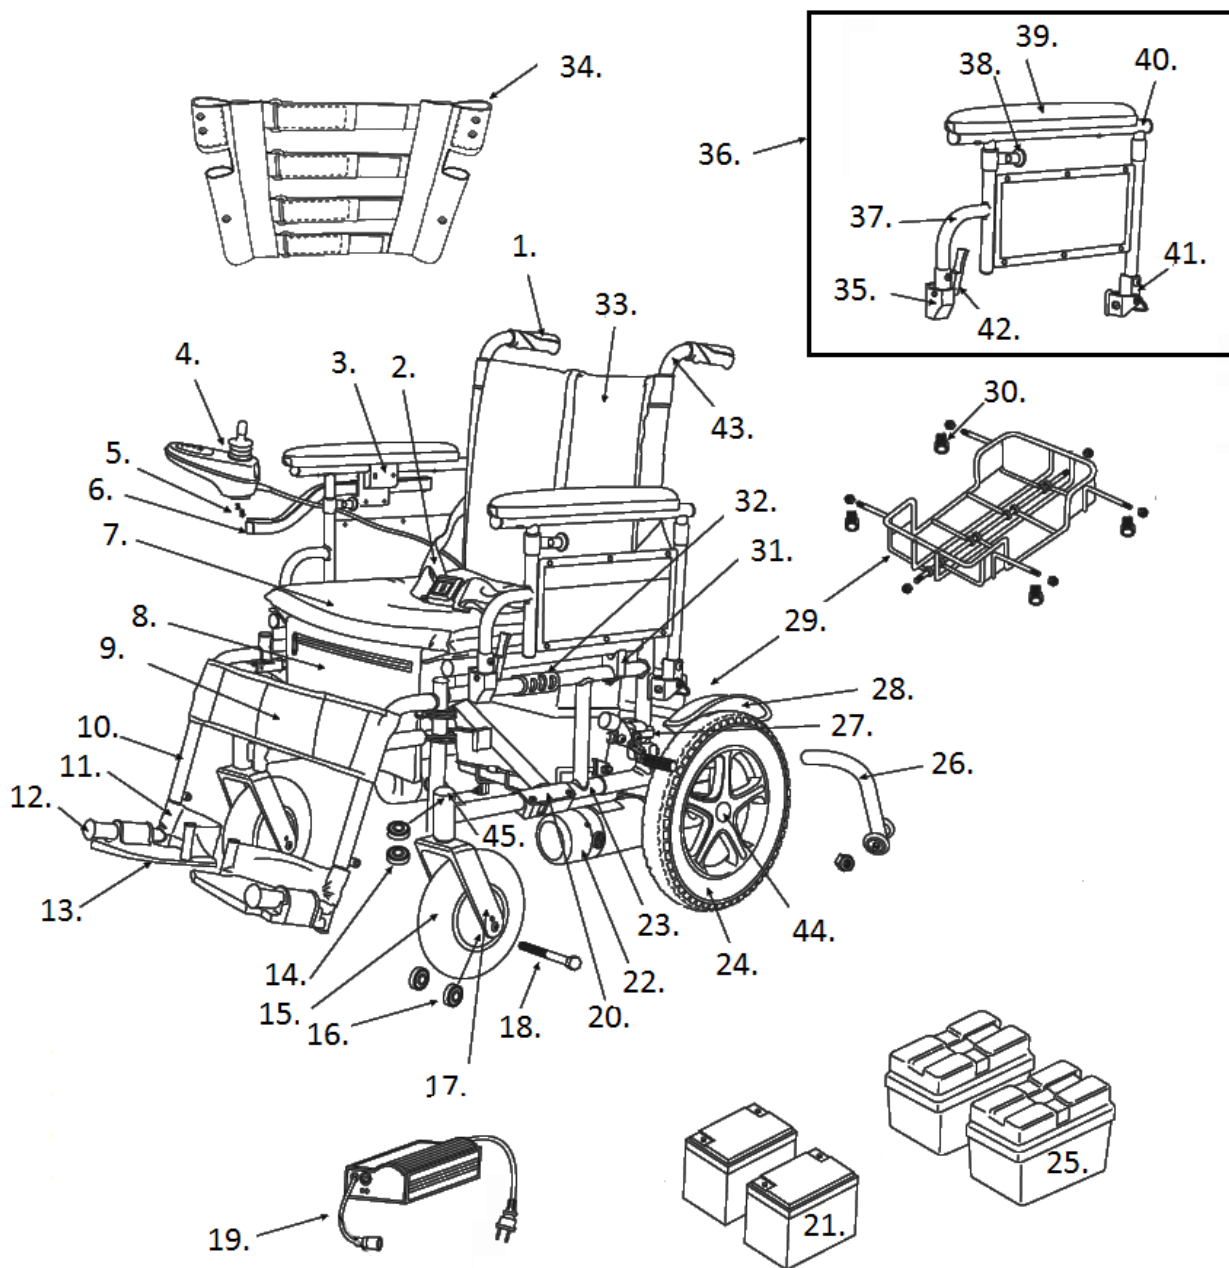

CIRRUS PLUS EC

- | | |
|--|---|
| 1. Handgrip- STDS871 | Motor Brush Cap (ea)- CP5202 |
| 2. Seat Belt- STDS850 | 23. Side Frame Left- CPN8017L
Side Frame Right- CPN8017R |
| 3. Arm Clamp*- CPN6205
* Clamp to clamp button head-
screw size: M6X1.00X6mm- | 24. Rear Wheel- CP8012 |
| 4. Joystick- CP6200PN
Joystick Tip- CP6200T
Joystick Over Lay- CP6200PN-BOOT | 25. Battery Case 1 Plug- CP5211-1
Battery Case 2 Plug- CP5211-2
Battery Case Set - CP5115
Battery Case Set with Batteries- CPLUSBATT
Battery Strap- VENT-09 |
| 5. Joystick Screws- SI69001 | 26. Anti-Tipper (ea)- CP8025 |
| 6. Joystick Arm- CP6205P | 27. Brake Left- CP8035L
Brake Right- CP8035R |
| 7. Seat Upholstery 16"- CP8002-16
Seat Upholstery 18"- CP8002-18
Seat Upholstery 20"- CP8002-20
Seat Upholstery 22"- CP8002-22
Seat Upholstery 24"- CP8002-24
Seat Cushion 16"- CP8001-16
Seat Cushion 18"- CP8001-18
Seat Cushion 20"- CP8001-20
Seat Cushion 22"- CP8001-22
Seat Cushion 24"- CP8001-24 | 28. Fender Left- CPN801L
Fender Right- CPN801R |
| 8. Seat Bag- CPN8010 | 29. Folding Basket w/o Clips 16"- CP8015-16
Folding Basket w/o Clips 18"- CP8015-18
Folding Basket w/o Clips 20"- CP8015-20
Folding Basket w/o Clips 22"- CP8015-22
Folding Basket w/o Clips 24"- CP8015-24 |
| 9. Calf Strap 16"- CP6039
Calf Strap 18"- CP8039
Calf Strap 20"- CP2039
Calf Strap 22"- CP2239
Calf Strap 24"- CP2439 | 30. Basket Clip Rear- CP5005C
Basket Clip Front- CP5005CF |
| 10. Footrest Left- CPNSFL
Footrest Right- CPNSFR
Footrest Pair- CPNSF
Elevating Leg Rest Pair- CPNELR | 31. Seat Saddle- CPN8005 |
| 11. Heel Loop (ea)- STDS004048
Heel Loop (pr)- STDS831 | 32. Cross Frame Link 16"- CP8019-16
Cross Frame Link 18"- CP8019-18
Cross Frame Link 20"- CP8019-20
Cross Frame Link 22"- CP8019-22
Cross Frame Link 24"- CP8019-24 |
| 12. Bumper- STDS1026 | 33. Back Upholstery 16"- CP8006-16
Back Upholstery 18"- CP8006-18
Back Upholstery 20"- CP8006-20
Back Upholstery 22"- CP8006-22
Back Upholstery 24"- CP8006-24 |
| 13. Foot Plate Left- CP8041L
Foot Plate Right- CP8041R | 34. Tension Back 16"- CP8005-16
Tension Back 18"- CP8005-18
Tension Back 20"- CP8005-20
Tension Back 22"- CP8005-22
Tension Back 24"- CP8005-24 |
| 14. Fork Stem Bearing (ea)- STDS1060 | 35. Front Seat Saddle/Arm Receiver Lt.- CPN8008L
Front Seat Saddle/Arm Receiver Rt.- CPN8008R |
| 15. Caster- CP8040 | 36. Armrest Assembly Left- CPN800L
Armrest Assembly Right- CPN800R |
| 16. Axle Bearing (ea)- STDS1011 | 37. Lower Arm Frame- CPN8014 |
| 17. Fork - CP1204 | 38. Adjustment Lock- CPN8009 |
| 18. Caster Axle- CP1204-A | 39. Full Arm Pad- STDSFLNB |
| 19. Charger- CPC
When stock is gone use:- LRA402210 | 40. Upper Arm Frame- CPN8004 |
| 20. Cross Frame 16"- CP8020-16
Cross Frame 18"- CP8020-18
Cross Frame 20"- CP8020-20
Cross Frame 22"- CP8020-22
Cross Frame 24"- CP8020-24 | 41. Pivot Bracket- CPN8006 |
| 21. Battery (ea) (2 needed)- LRA402208 | 42. Release Lever- CPN8007 |
| 22. Motor Assembly Left- CP8050L
Motor Assembly Right- CP8050R
Motor Brush (ea)- CP5201 | 43. Back Cane- CPN8017
Back Cane Adjustment Knob- STDS895 |
| | 44. Hub Cap- CPN8021 |
| | 45. Dust Cap- STDS1051 |