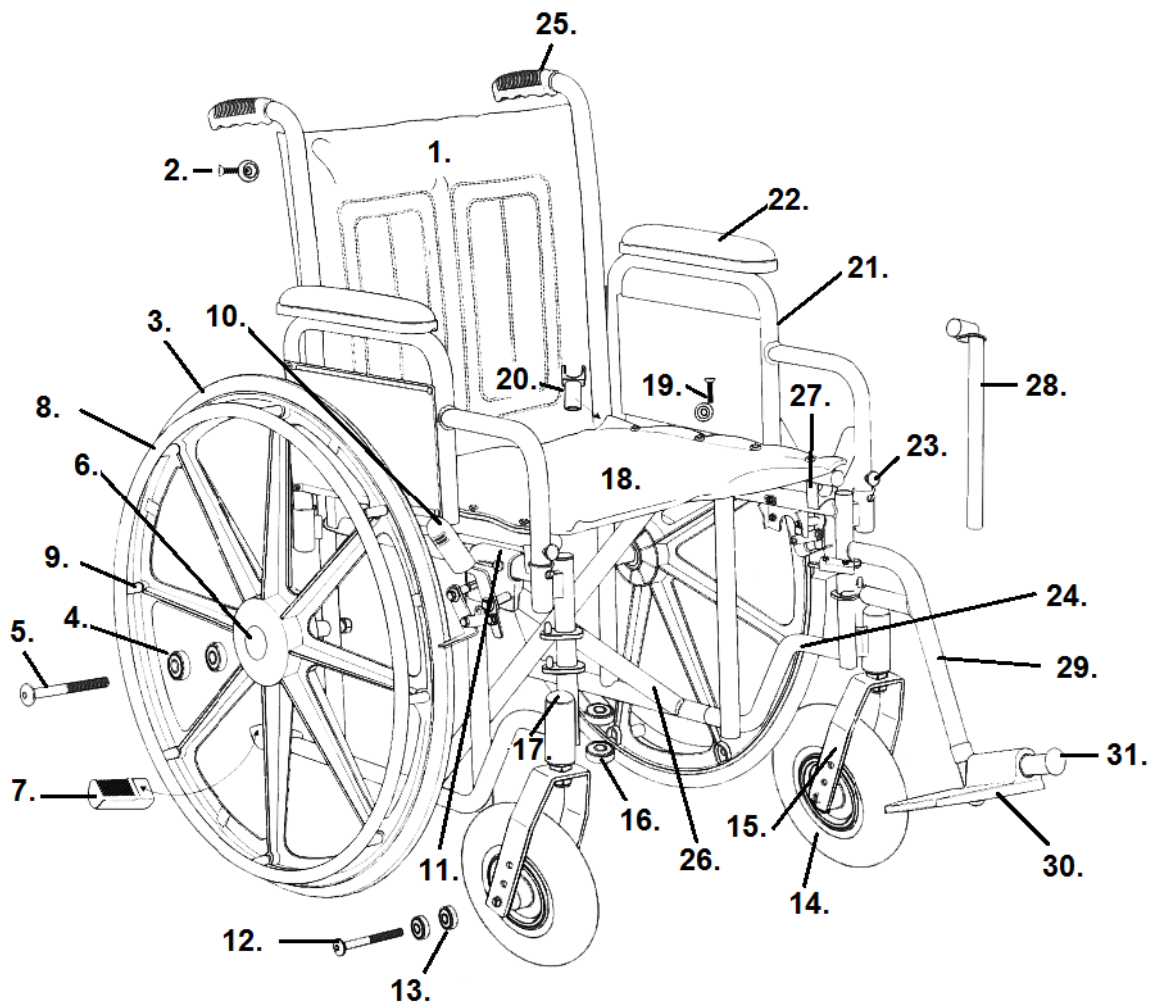

SENTRA EC (Y, 1S & 4S SERIAL #)

- | | |
|---|---|
| <ul style="list-style-type: none"> 1. Back Upholstery 20"- STDS1S2630
Back Upholstery 22"- STDS1S2632
Back Upholstery 24"- STDS1S2634 2. Back Upholstery Hardware (8 ea)- STDS5D5504 3. Rear Wheel- STDS1S1000HD 4. Rear Axle Bearing (ea)- STDS1S1012 5. Rear Axle- STDS1S1053 6. Hub Cap- STDS1055 7. Tipping Sleeve- STDS4020 8. Hand Rim- STDS004010 9. Hand Rim Hardware (8 ea)- STDS1016-8 10. Wheel Lock Tip- STDS8M4603 11. Wheel Lock Left- STDS4019L
Wheel Lock Right- STDS4019R 12. Front Axle- STDS8M4631 13. Front Axle Bearing (ea)- STDS1011HD 14. Caster- STDS1075-2 15. Fork- STDS1S3045 16. Fork Stem Bearing (ea)- STDS8M4601 17. Dust Cap- STDS1051 18. Seat Upholstery 20"- STDS1S2650
Seat Upholstery 22"- STDS1S2652
Seat Upholstery 24"- STDS1S2654 19. Seat Upholstery Hardware (8 ea)- STDS1072-8 20. Seat Rail Guide- STDS1070 | <ul style="list-style-type: none"> 21. Armrest Assembly Desk Left- STDSDDAECL
Armrest Assembly Desk Right- STDSDDAECL
Armrest Assembly Full Left- STDSDFAECL
Armrest Assembly Full Right- STDSDFAECL
A/R Assy. Adj. Ht. Desk Left- STDSADDASPL
A/R Assy. Adj. Ht. Desk Right- STDSADDASPR
Armrest Assy. Adj. Ht. Full Left- STDSADFASPL
Armrest Assy. Adj. Ht. Full Right- STDSADFASPR 22. Arm Pad Desk- STDSDSKVB
Arm Pad Full- STDSFLVB 23. Arm Release Button- STDSSB 24. Side Frame Left- STDS1S262L
Side Frame Right- STDS1S262R
Side Frame Left- STDS4S262L-N *
Side Frame Right- STDS4S262R-N * 25. Hand grip- STDS871 26. Cross Frame 20"- STDSY2620
Cross Frame 22"- STDSY2622
Cross Frame 24"- STDSY2624 27. Seat Saddle- STDS1M2218 28. Slide Tube- STDS005200 29. Footrest (pr)- STDSF-TF 30. Foot Plate- STDS00004A 31. Footrest Bumper- STDS1026 <p>* 20" side frame after serial # 4S1608153724
* 22" side frame after serial # 4S1609111400
* 24" side frame after serial # 4S1610141127</p> |
|---|---|