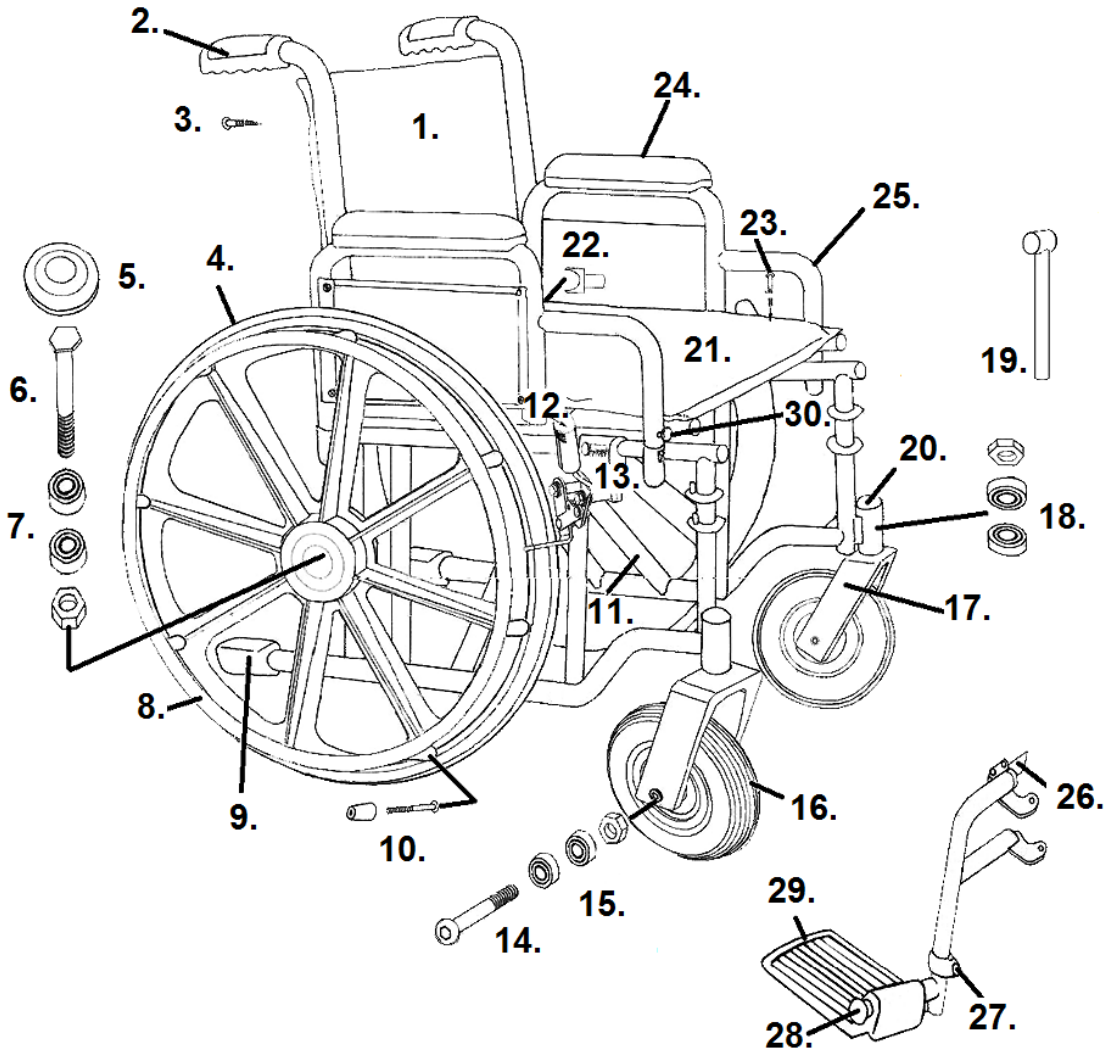

## SENTRA HEAVY DUTY (2A SERIAL #)

- |  |   |
|--|---|
| <p>1. Back Upholstery 20"- STDS2329BLK<br/>Back Upholstery 22"- STDS2331BLK<br/>Back Upholstery 24"- STDS2333BLK</p> <p>2. Handgrip- STDS871</p> <p>3. Back Upholstery Hardware (8 ea)- STDS5D5504</p> <p>4. Rear Wheel Assembly- STDS1000HD</p> <p>5. Hub Cap- STDS1000C</p> <p>6. Rear Axle- STDS1052</p> <p>7. Rear Wheel Bearing- STDS1012HD</p> <p>8. Hand Rim- STDS005008</p> <p>9. Tipping Sleeve- STDS4020</p> <p>10 Hand Rim Hardware (8 ea)- STDS1016-8</p> <p>11. Cross Frame 22"- STDS2A5222<br/>Cross Frame Bolt- STDS001061</p> <p>12. Wheel Lock Tip- STDS4011</p> <p>13. Wheel Lock Left- STDS4010L<br/>Wheel Lock Right- STDS4010R</p> <p>14. Caster Axle- STDS1014</p> <p>15. Caster Bearing- STDS1011</p> <p>16. Caster- STDS1075<br/>Caster for Hemi Height- STDS1074</p> <p>17. Fork- STDS3045-2</p> <p>18. Fork Stem Bearing- STDS1060</p> <p>19. Slide Tube- STDS005200</p> <p>20. Dust Cap- STDS1051</p> | <p>21. Seat Uphol. 5 Screw Holes 20"- STDS2328BLK<br/>Seat Uphol. 5 Screw Holes 22"- STDS2330BLK<br/>Seat Uphol. 5 Screw Holes 24"- STDS2332BLK<br/>Seat Uphol. 6 Screw Holes 20"- STDS2A2328BLK<br/>Seat Uphol. 6 Screw Holes 22"- STDS2A2330BLK<br/>Seat Uphol. 6 Screw Holes 24- STDS2A2332BLK</p> <p>22. Seat Rail Guide- STDS1070</p> <p>23. Seat Upholstery Hardware (8 ea)- STDS1072-8</p> <p>24. Desk Arm Pad- STDSDSKVB<br/>Full Arm Pad- STDSFLVB<br/>Arm Pad Bolt- STDS002001</p> <p>25. Arm Rest Desk Left- STDSDDASL<br/>Arm Rest Desk Right- STDSDDASR<br/>Arm Rest Full Left- STDSDFASL<br/>Arm Rest Full Right- STDSDFASR<br/>Adjustable Height Desk Left- STDSADDASPL<br/>Adjustable Height Desk Right- STDSADDASPR<br/>Adjustable Height Desk Left- STDSADFASPL<br/>Adjustable Height Desk Right- STDSADFASPR</p> <p>26. Footrest Release Latch Left- STDS00004L<br/>Footrest Release Latch Right- STDS00004R</p> <p>27. Footrest Adjustment Bolt- STDS001051</p> <p>28. Footrest Bumper- STDS1026</p> <p>29. Footplate- STDS00004A</p> <p>30. Arm Release Button- STDSSB</p> |
|--|---|