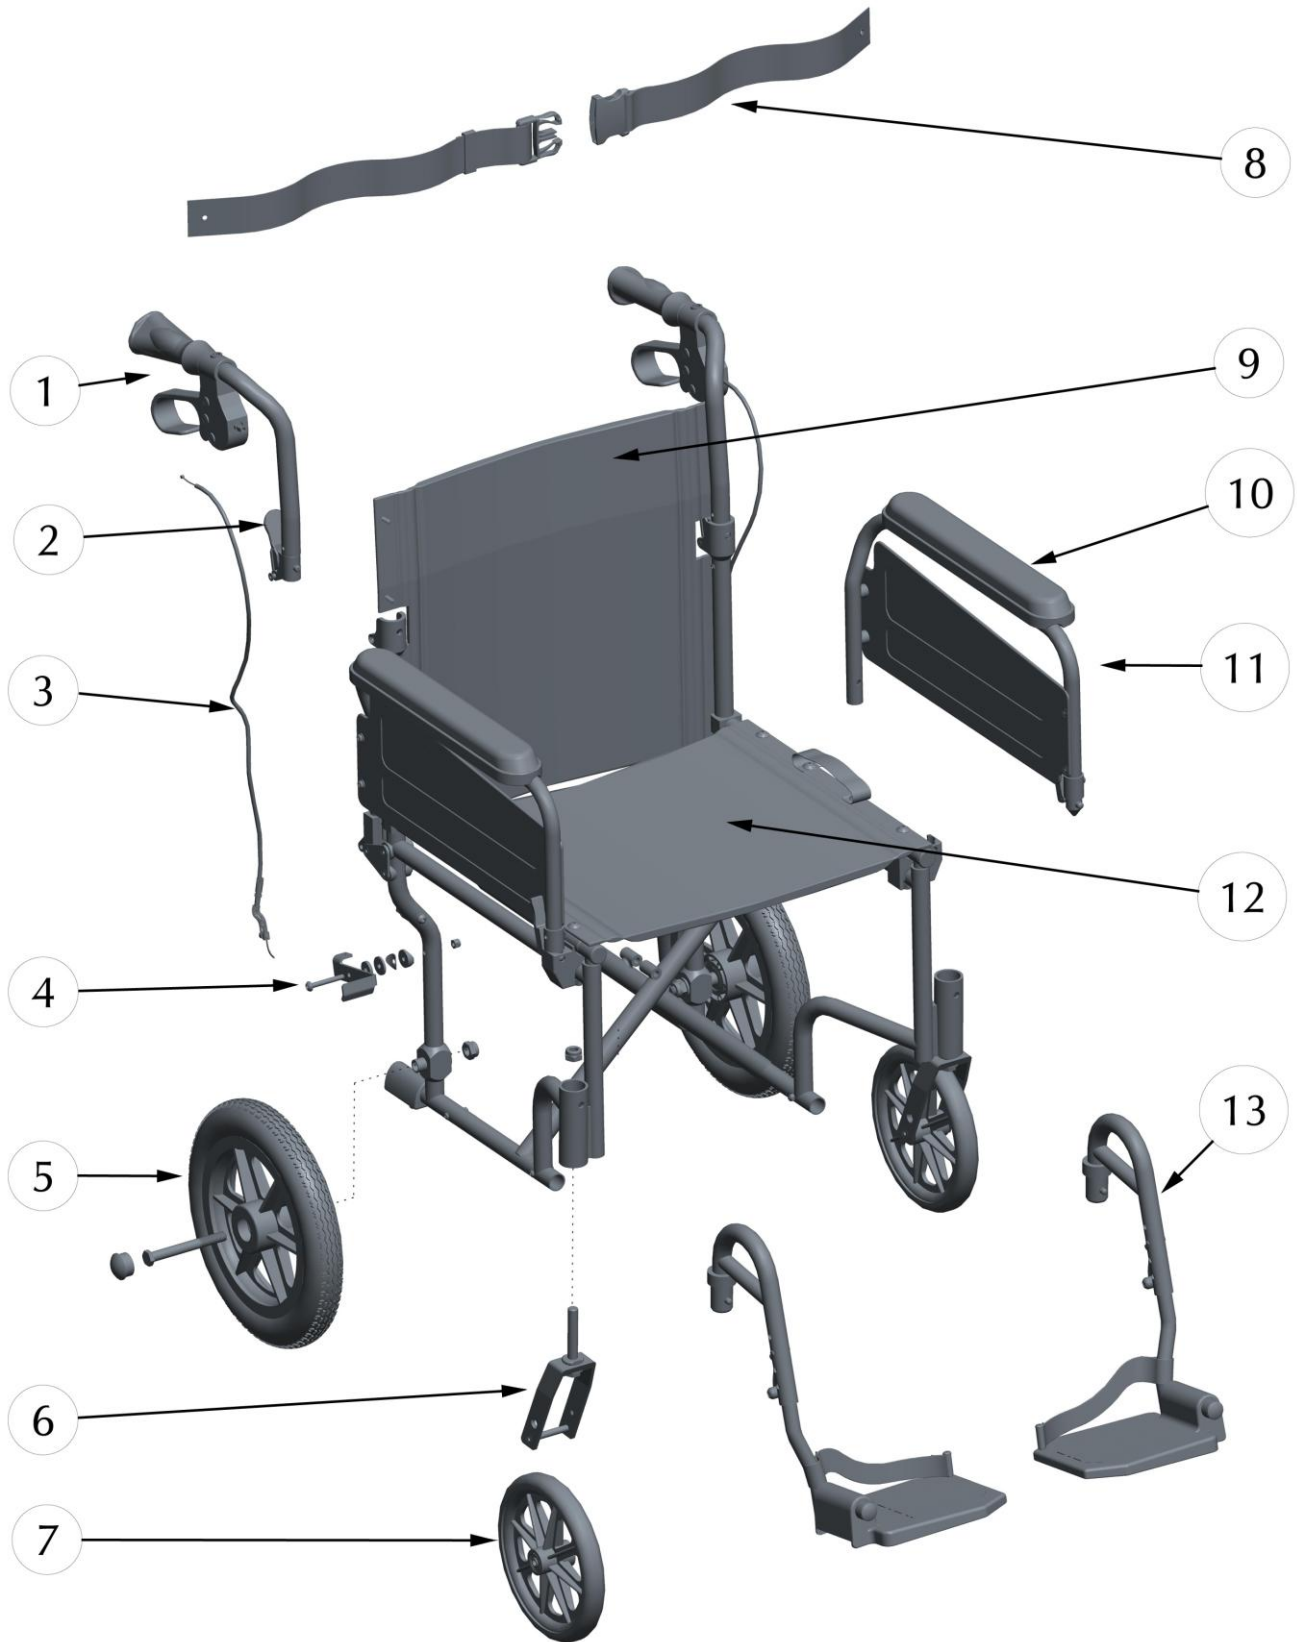

**700-830**  
**AIRGO COMFORT-PLUS XC PREMIUM LIGHT WEIGHT TRANSPORT CHAIR**  
**19" WIDE, BLACK**

**700-830**  
**AIRGO COMFORT-PLUS XC PREMIUM LIGHT WEIGHT TRANSPORT CHAIR**  
**19" WIDE, BLACK**

Item #	AMG Part #	Item Description	Qty Per Unit	Sold by	UOM
1.	<b>C23-00056</b>	Airgo Handle with Handbrake and Quick Folding Mechanism, L&R	1	1	PR
2.	<b>A02-411</b>	Release Lever to Fold Handle, Black	2	1	EA
3.	<b>C23-00043</b>	Cable, Sleeve and Hardware (Adjustment Screw, Nut, Spring, Cable Stopper & Hex Screw) – 2 ea / set	1	1	ST
4.	<b>C23-00044</b>	Bottom Brake Assy (Bolt M6x45mm, 2 Washers, Curved Plastic Washer, Left & Right Brake Pad, Curved Steel Washer & Hex Nut) -- L & R	1	1	PR
5.	<b>C23-00045</b>	12" Black PU Tire Wheel with 6 Spokes with Hardware (2 Bearings, Hex Bolt M12x96 & Hex Nut)	2	1	EA
6.	<b>C23-00046</b>	Front Aluminum Fork with Hex Flat Bolt M8x58, L&R	1	1	PR
7.	<b>B02-131BK</b>	8" Black PU Wheel	2	1	EA
8.	<b>700-864</b>	Safety Belt for Transport Chair	1	1	EA
9.	<b>B02-463</b>	Back Upholstery 19"x17", Black Nylon, with Hardware (10 Self-threading Screws & 10 Washers)	1	1	EA
10.	<b>A02-461N</b>	Full Arm Pad, Black Nylon – L&R	1	1	PR
11.	<b>C23-00047</b>	Flip-Back, Fixed Height, Detachable Nylon Full Armrest, L&R	1	1	PR
12.	<b>B02-413N</b>	Seat Upholstery 19"x16", Black Nylon, with Hardware (8 Hex Screws & 8 Washers)	1	1	EA
13.	<b>C23-00048</b>	Swing-Away Footrests, Tool-Free Height Adjustable (Aluminum Frame with Composite Footplate & Heel Loops), L&R	1	1	PR