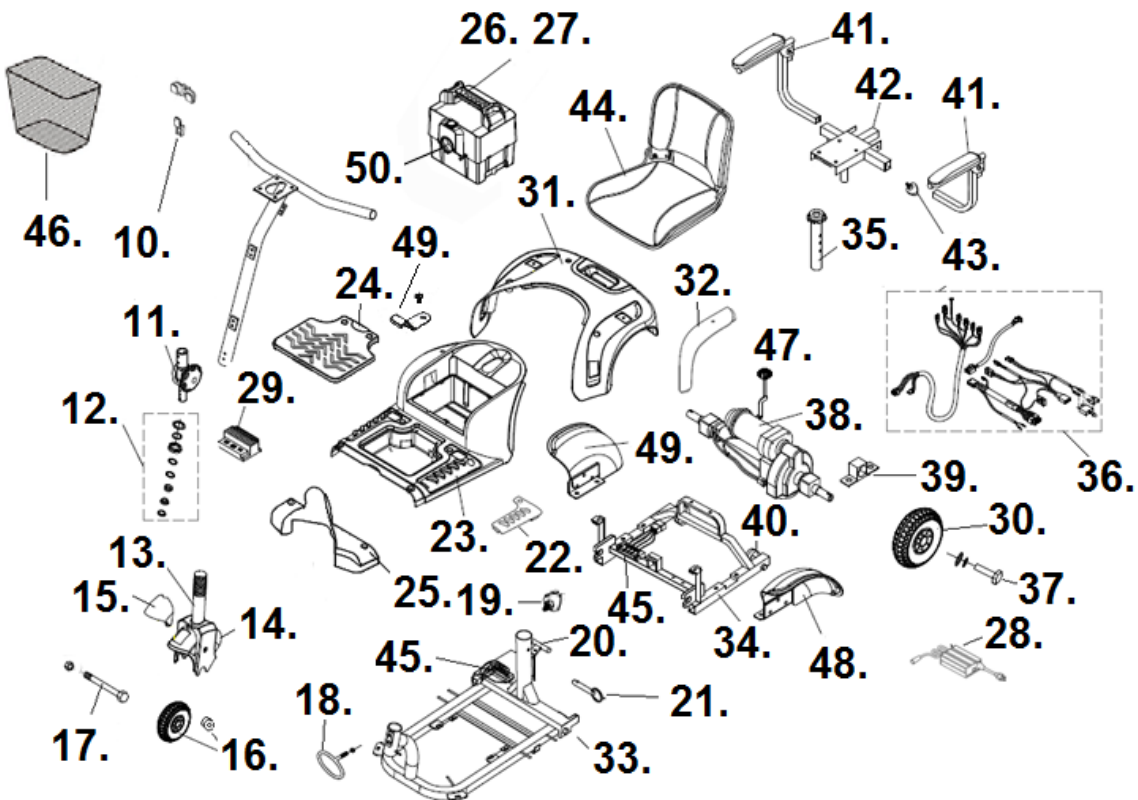

PHOENIX HD3

Delta Tiller s/n (21)2W1801100007 and later.	Standard tiller before s/n (21)2W1801100007
 <ol style="list-style-type: none"> 1. Throttle- S12-034-00300 2. Speed Control- S31001 3. Charger Port- S31147 4. Key Switch- S31006 KEY- S3KEY 5. Delta Bar Cover- S35010HD-03 (Upper & Lower Cover) 6. Headlight Assembly- S35010HD-02 7. Front Tiller Cover- C08-034-01100 <ol style="list-style-type: none"> a. Battery Gauge LED- C11-076-00100 b. Headlight Switch- S31122 c. Horn Button- S31012 d. USB Assembly- S35010HD-01 e. Control Panel Assembly- C08-034-01200 8. Rear Tiller Cover Upper- C08-034-01300 Lower- C08-034-01400 	 <ol style="list-style-type: none"> 1. Throttle Old- * New- S12-069-00300 * Stock is gone use new style. 2. Speed Control- S31001 3. Charger Port- S31147 4. Key Switch- S31006 Key- S3KEY 5. Handgrip Foam- S31003 Handgrip TPR Plastic- C20-007-00200 6. Headlight Assembly- S31022 7. Front Tiller Cover- S31004GT <ol style="list-style-type: none"> a. Battery Gauge LED- C11-076-00100 LED- C11-076-00100 Analog- C11-033-00101 b. Headlight Switch- S31122 c. Horn Button- S31012 8. Lower Tiller Cover- S31209BK 9. Tiller Standard- S31002 Tiller Ext. Foot Platform- C02-034-00100