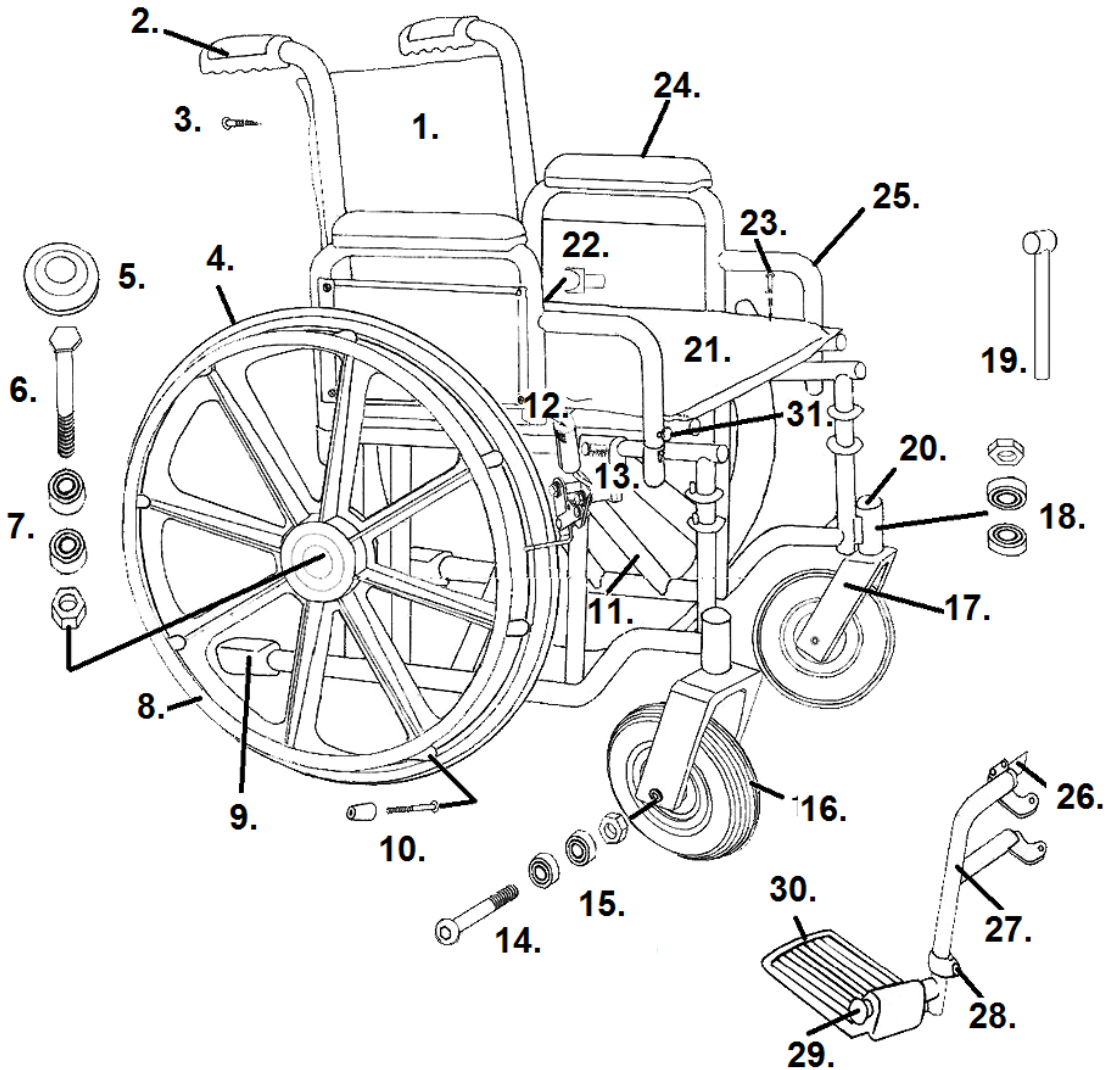

SENTRA HEAVY DUTY (2A SERIAL #)

- | | |
|--|---|
| <p>1. Back Upholstery 20"- STDS2329BLK
Back Upholstery 22"- STDS2331BLK
Back Upholstery 24"- STDS2333BLK</p> <p>2. Handgrip- STDS871</p> <p>3. Back Upholstery Hardware (8 ea)- STDS5D5504</p> <p>4. Rear Wheel Assembly- STDS1000HD</p> <p>5. Hub Cap- STDS1000C</p> <p>6. Rear Axle- STDS1052</p> <p>7. Rear Wheel Bearing- STDS1012HD</p> <p>8. Hand Rim- STDS005008</p> <p>9. Tipping Sleeve- STDS4020</p> <p>10 Hand Rim Hardware (8 ea)- STDS1016-8</p> <p>11. Cross Frame 22"- STDS2A5222
Cross Frame Bolt- STDS001061</p> <p>12. Wheel Lock Tip- STDS4011</p> <p>13. Wheel Lock Left- STDS4010L
Wheel Lock Right- STDS4010R</p> <p>14. Caster Axle- STDS1014</p> <p>15. Caster Bearing- STDS1011</p> <p>16. Caster- STDS1075
Caster for Hemi Height- STDS1074</p> <p>17. Fork- STDS3045-2</p> <p>18. Fork Stem Bearing- STDS1060</p> <p>19. Slide Tube- STDS005200</p> <p>20. Dust Cap- STDS1051</p> | <p>21. Seat Uphol. 5 Screw Holes 20"- STDS2328BLK
Seat Uphol. 5 Screw Holes 22"- STDS2330BLK
Seat Uphol. 5 Screw Holes 24"- STDS2332BLK
Seat Uphol. 6 Screw Holes 20"- STDS2A2328BLK
Seat Uphol. 6 Screw Holes 22"- STDS2A2330BLK
Seat Uphol. 6 Screw Holes 24- STDS2A2332BLK</p> <p>22. Seat Rail Guide- STDS1070</p> <p>23. Seat Upholstery Hardware (8 ea)- STDS1072-8</p> <p>24. Desk Arm Pad- STDSDSKVB
Full Arm Pad- STDSFLVB
Arm Pad Bolt- STDS002001</p> <p>25. Arm Rest Desk Left- STDSDDASL
Arm Rest Desk Right- STDSDDASR
Arm Rest Full Left- STDSDFASL
Arm Rest Full Right- STDSDFASR
Adjustable Height Desk Left- STDSADDASPL
Adjustable Height Desk Right- STDSADDASPR
Adjustable Height Desk Left- STDSADFASPL
Adjustable Height Desk Right- STDSADFASPR</p> <p>26. Footrest Release Latch Left- STDS00004L
Footrest Release Latch Right- STDS00004R</p> <p>27. Footrest Hanger Left- STDS00202L
Footrest Hanger Right- STDS00202R</p> <p>28. Footrest Adjustment Bolt- STDS001051</p> <p>29. Footrest Bumper- STDS1026</p> <p>30. Footplate- STDS00004A</p> <p>31. Arm Release Button- STDSSB</p> |
|--|---|