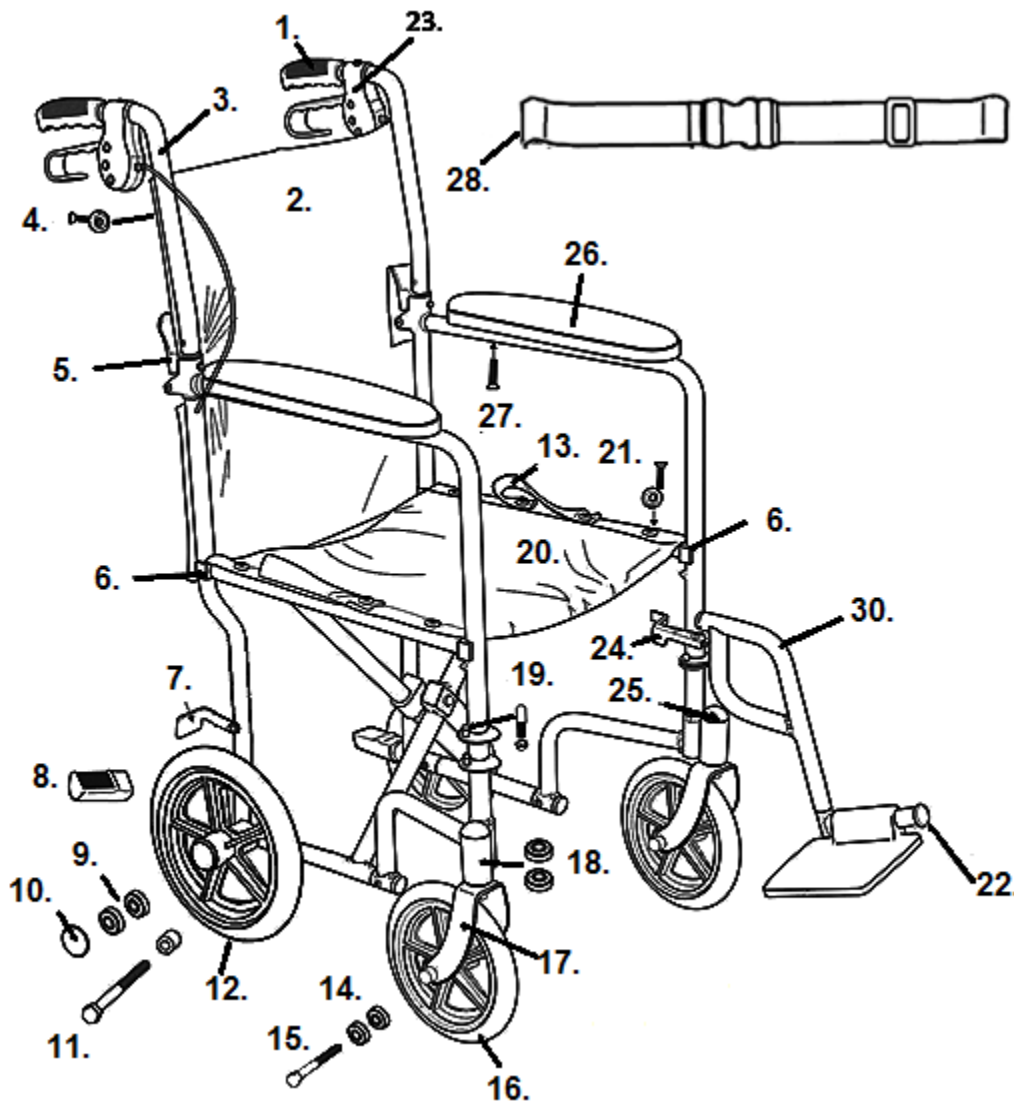

LIGHTWEIGHT EXPEDITION TRANSPORT CHAIR (EXP19LT)

- | | |
|---|---|
| 1. Handgrip- STDS871 | 16. Caster- STDS5D5515 |
| 2. Back Upholstery- STDS5D5501 | 17. Fork Blue- STDS5D5516 |
| 3. Push Handle Blue- STDS5D5502 | Fork Red- STDS5D5517 |
| Push Handle Red- STDS5D5503 | 18. Fork Stem Bearings (2 ea)- STDS5D5518 |
| 4. Back Upholstery Hardware (10 ea)- STDS5D5504 | 19. Hanger Pins (4 ea)- STDS5D1069 |
| 5. Folding Cane Hinge- STDS5D0914 | 20. Seat Upholstery- STDS3J0929 |
| 6. Seat Rail Guide- STDS1070 | 21. Seat Upholstery Hardware (8 ea)- STDS5D5519 |
| 7. Wheel Brake Left- STDS5D5505 | 22. Footrest Bumper- STDS1026 |
| Wheel Brake Right- STDS5D5506 | 23. Hand Brake & Cable- STDS5D5520 |
| 8. Tipping Sleeve- STDS4020 | 24. Release Lever Left- STDS3J091L |
| 9. Rear Wheel Bearings (2 ea)- STDS5D5507 | Release Lever Right- STDS3J091R |
| 10. Hub Cap- STDS5D5508 | 25. Dust Cap- STDS1051 |
| 11. Rear Axle & Sleeve- STDS5D5509 | 26. Armrest Pad- STDSFLVB |
| 12. Rear Wheel - STDS5D5510 | 27. Arm Screw- STDS002001 |
| 13. Upholstery Strap- STDS3J4504 | 28. Seat Belt- STDS850-PB |
| 14. Caster Bearings (2 ea)- STDS5D5513 | 29. Footrest Blue (pr)- EXPLTSF-BL |
| 15. Caster Axle- STDS5D5514 | Footrest Red (pr)- EXPLTSF-RD |